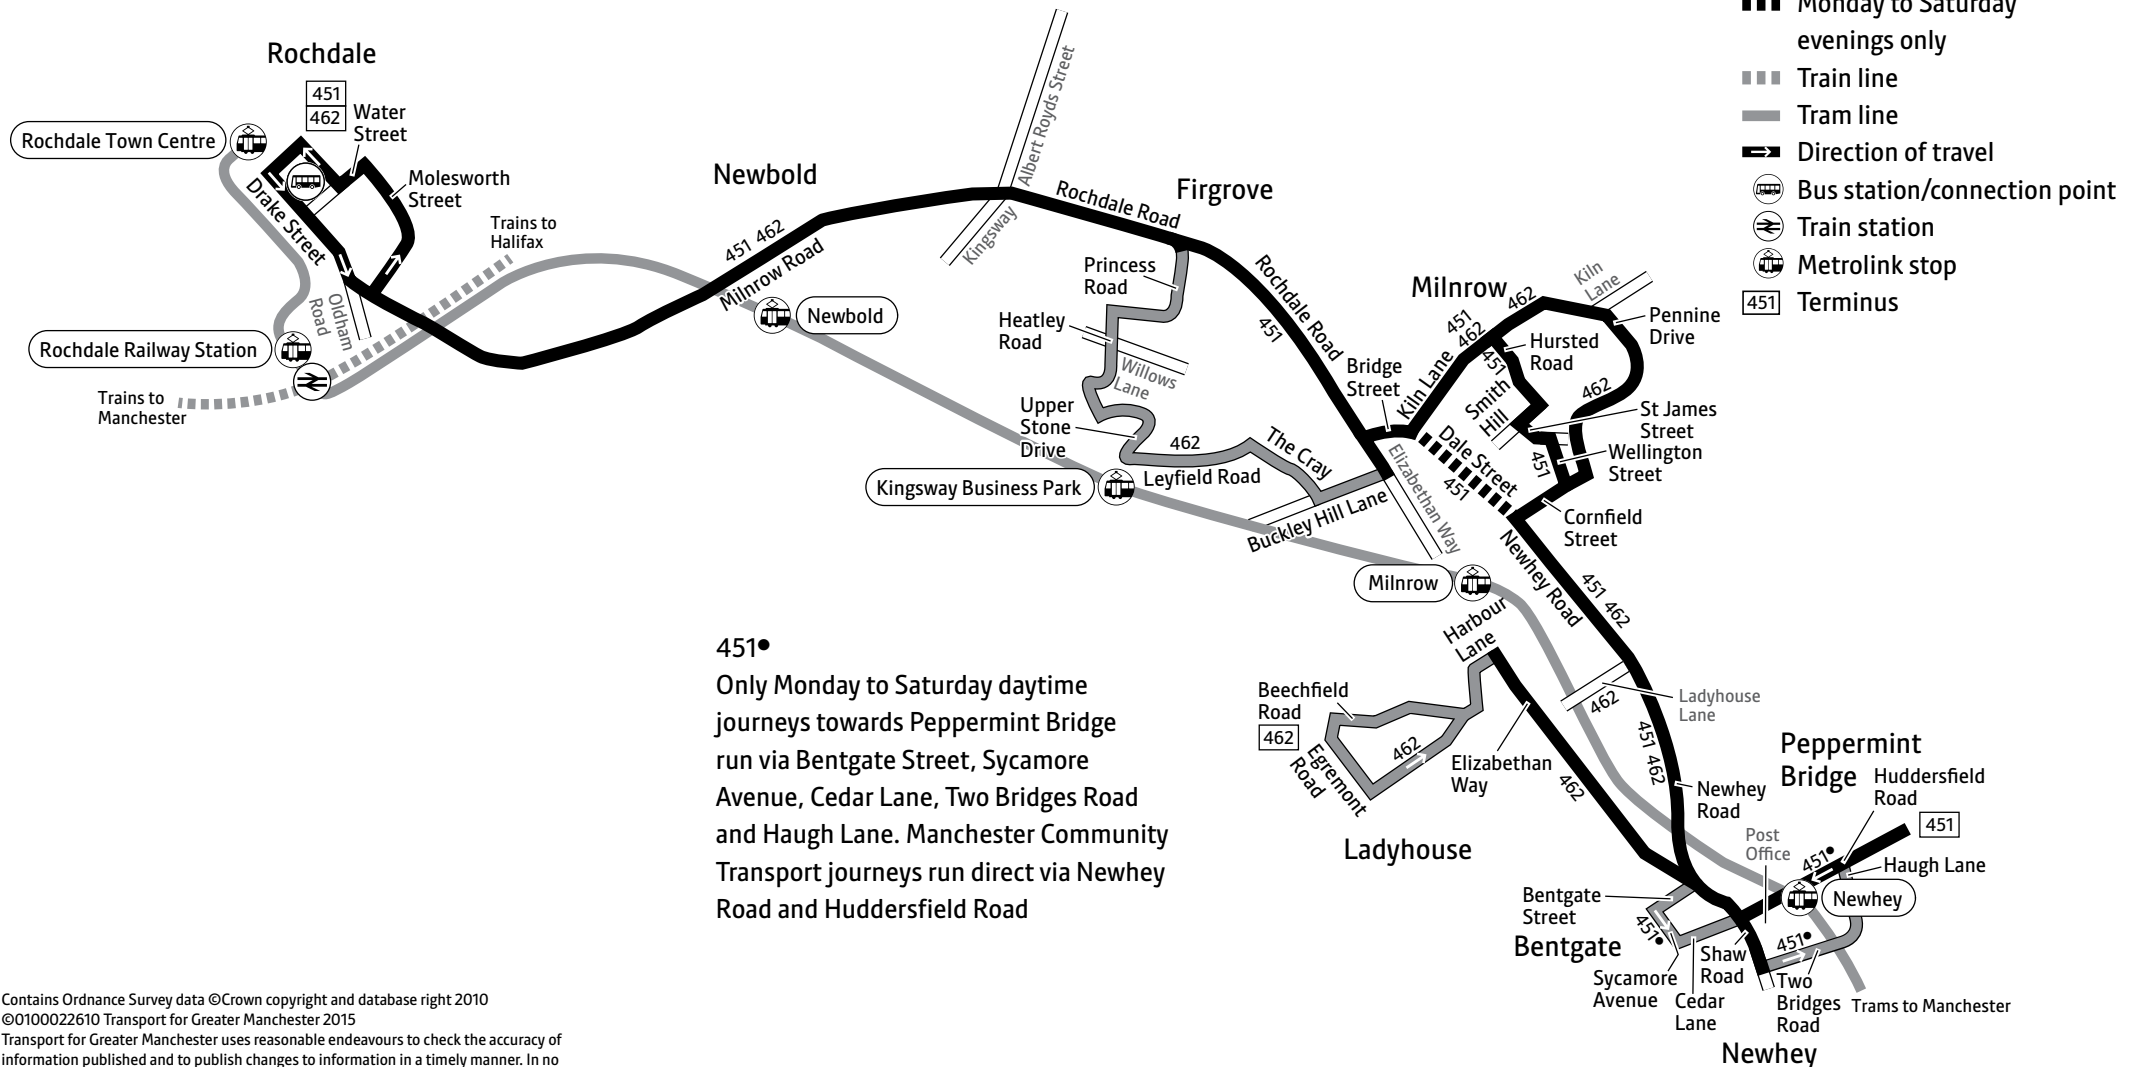

Mon to Fri 7am to 10.15am and 11am to 5.30pm
Saturday 8am to 10.15am and 11am to 5.30pm
Sunday* Closed

*Including public holidays

451 462

Peppermint Bridge — Newhey — Milnrow — Rochdale Ladyhouse — Milnrow — Rochdale