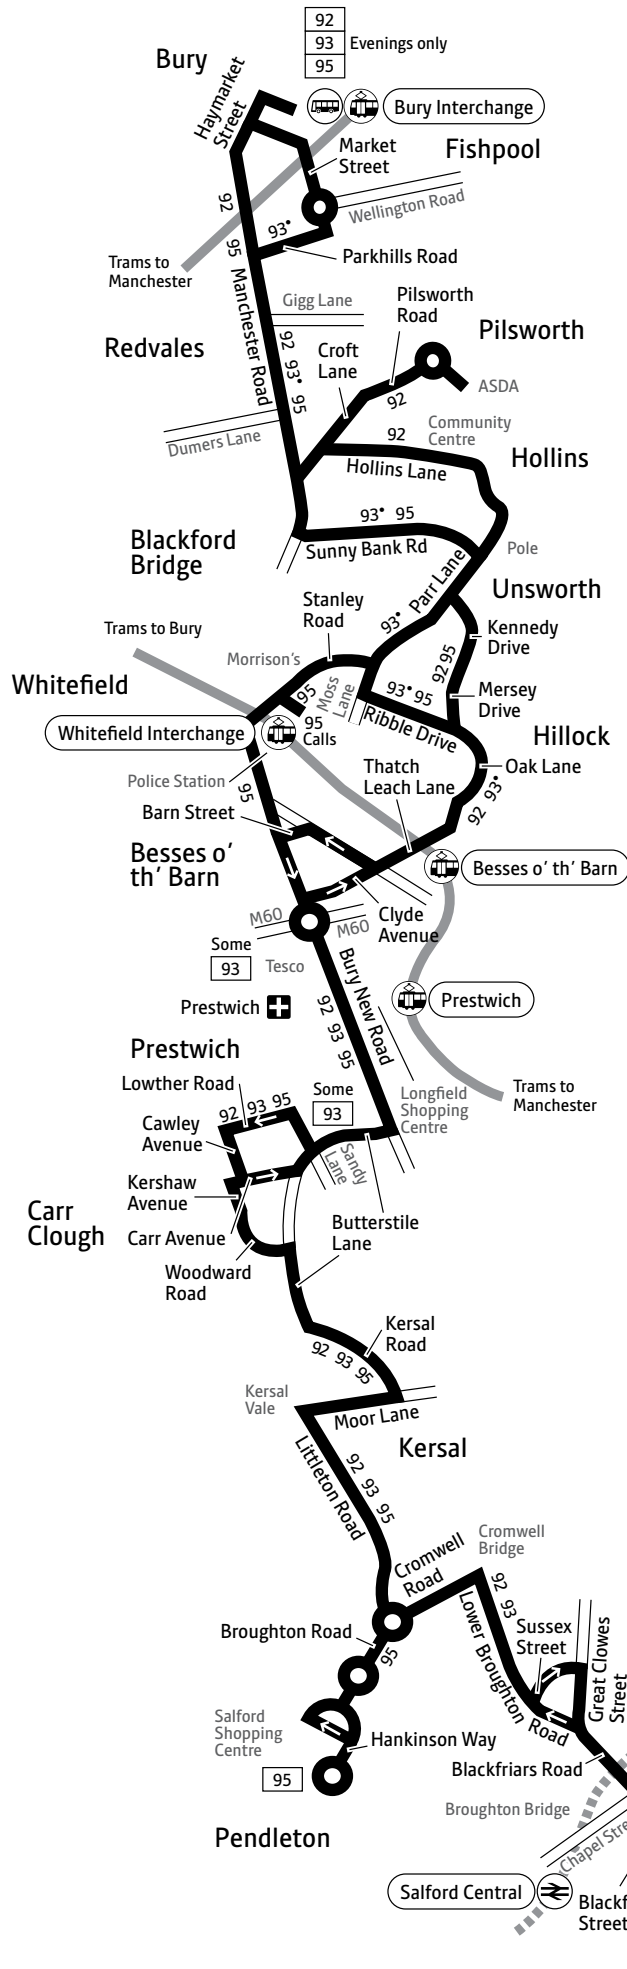

92 93 95

Key

- Bus route
- Train line
- Tram line
- Direction of travel
- Bus station/connection point
- Train station
- Metrolink stop
- Hospital
- Terminus
- Evenings only

Manchester