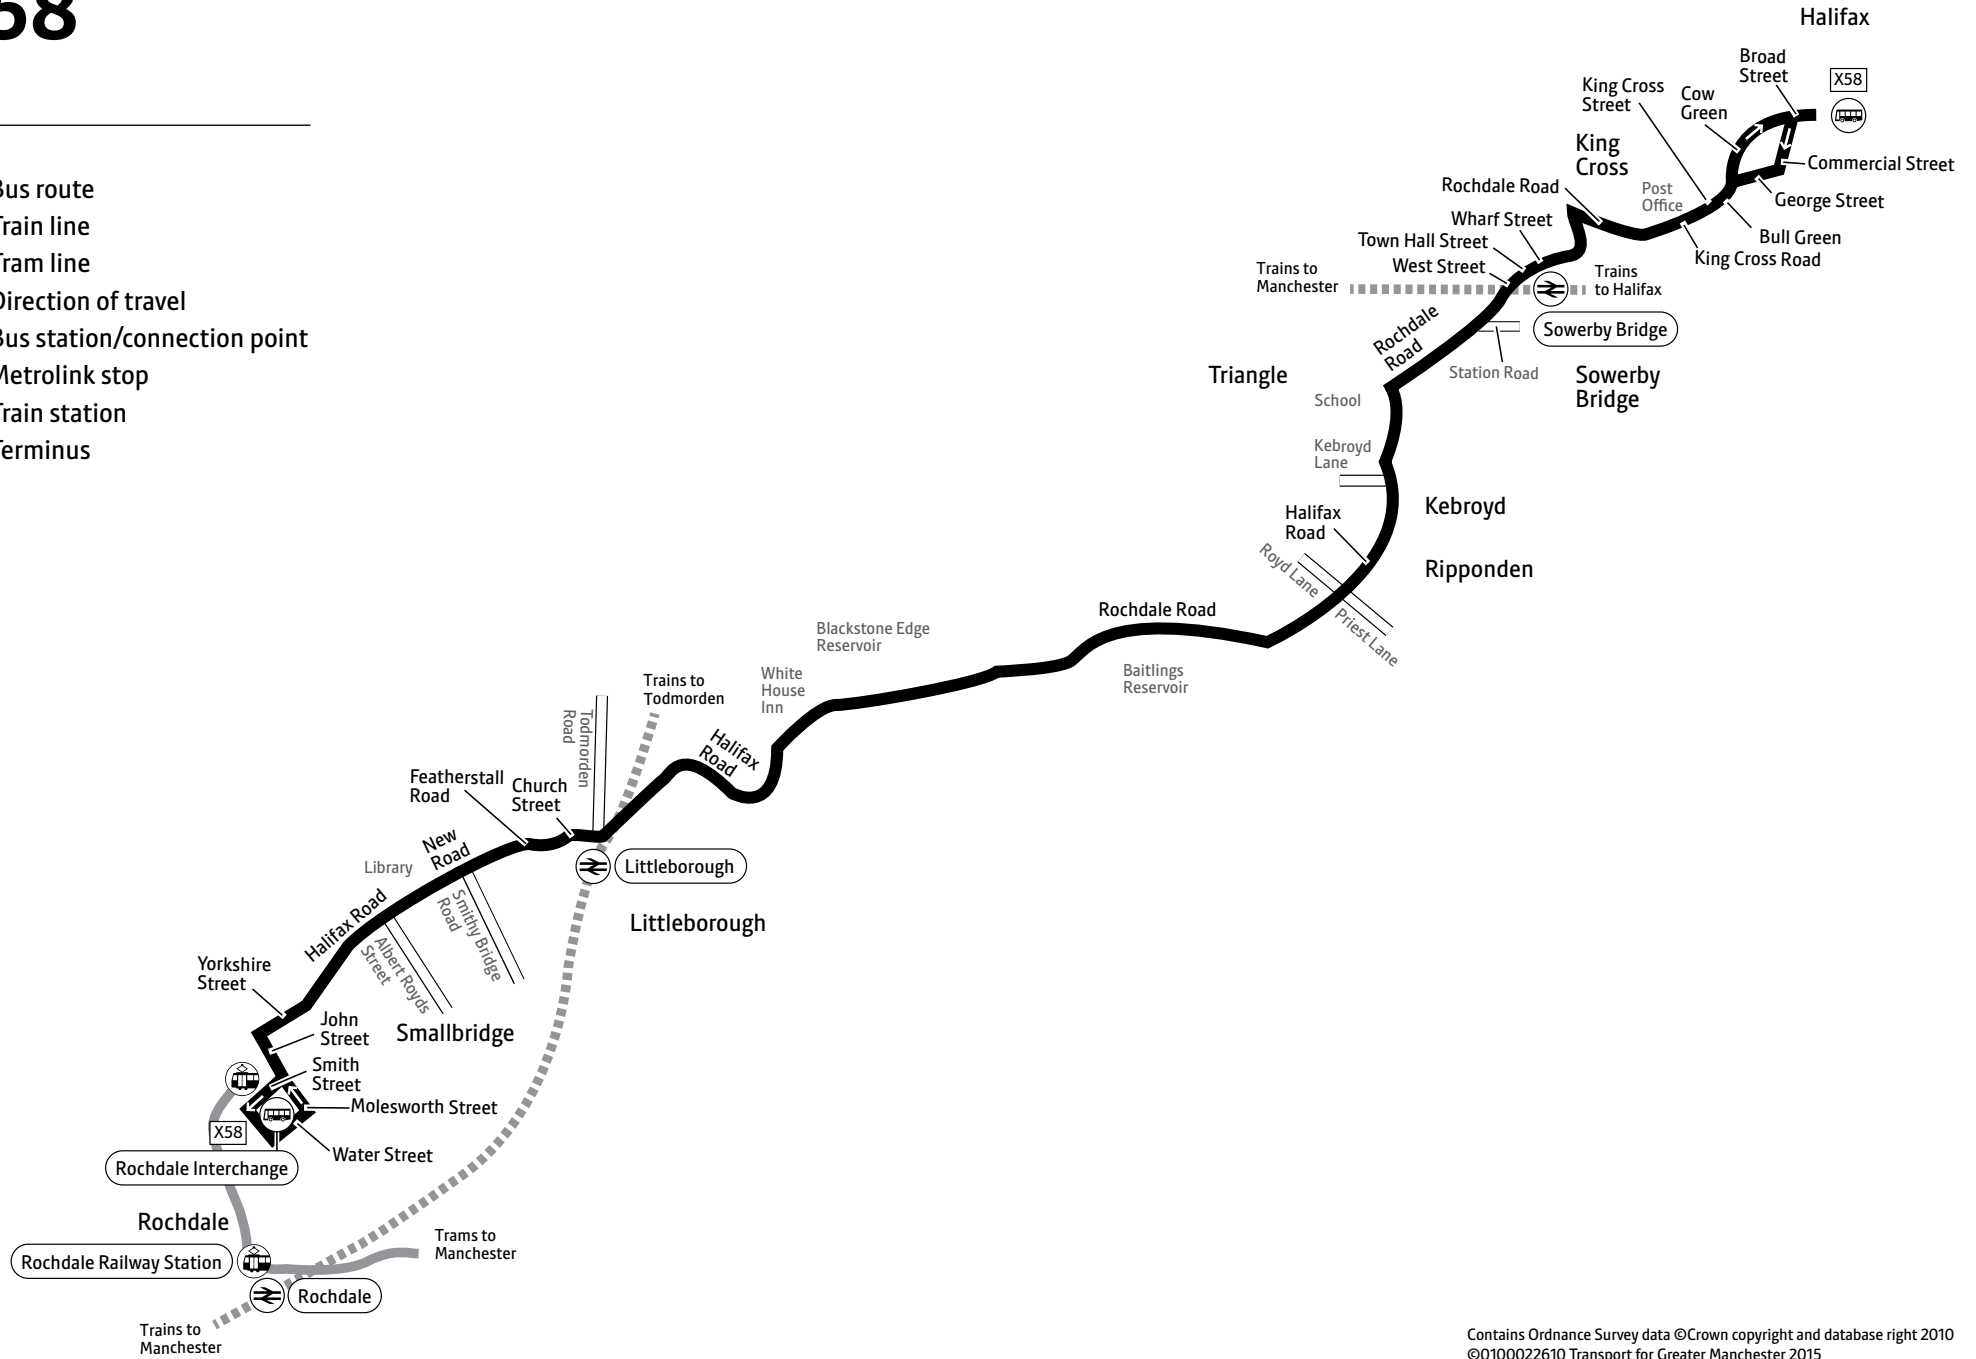

X58

Key

- Bus route
- Train line
- Tram line
- Direction of travel
- Bus station/connection point
- Metrolink stop
- Train station
- Terminus

Contains Ordnance Survey data ©Crown copyright and database right 2010
©0100022610 Transport for Greater Manchester 2015
Transport for Greater Manchester uses reasonable endeavours to check the accuracy of information published and to publish changes to information in a timely manner. In no event will Transport for Greater Manchester be liable for any loss that may arise from this information being inaccurate.