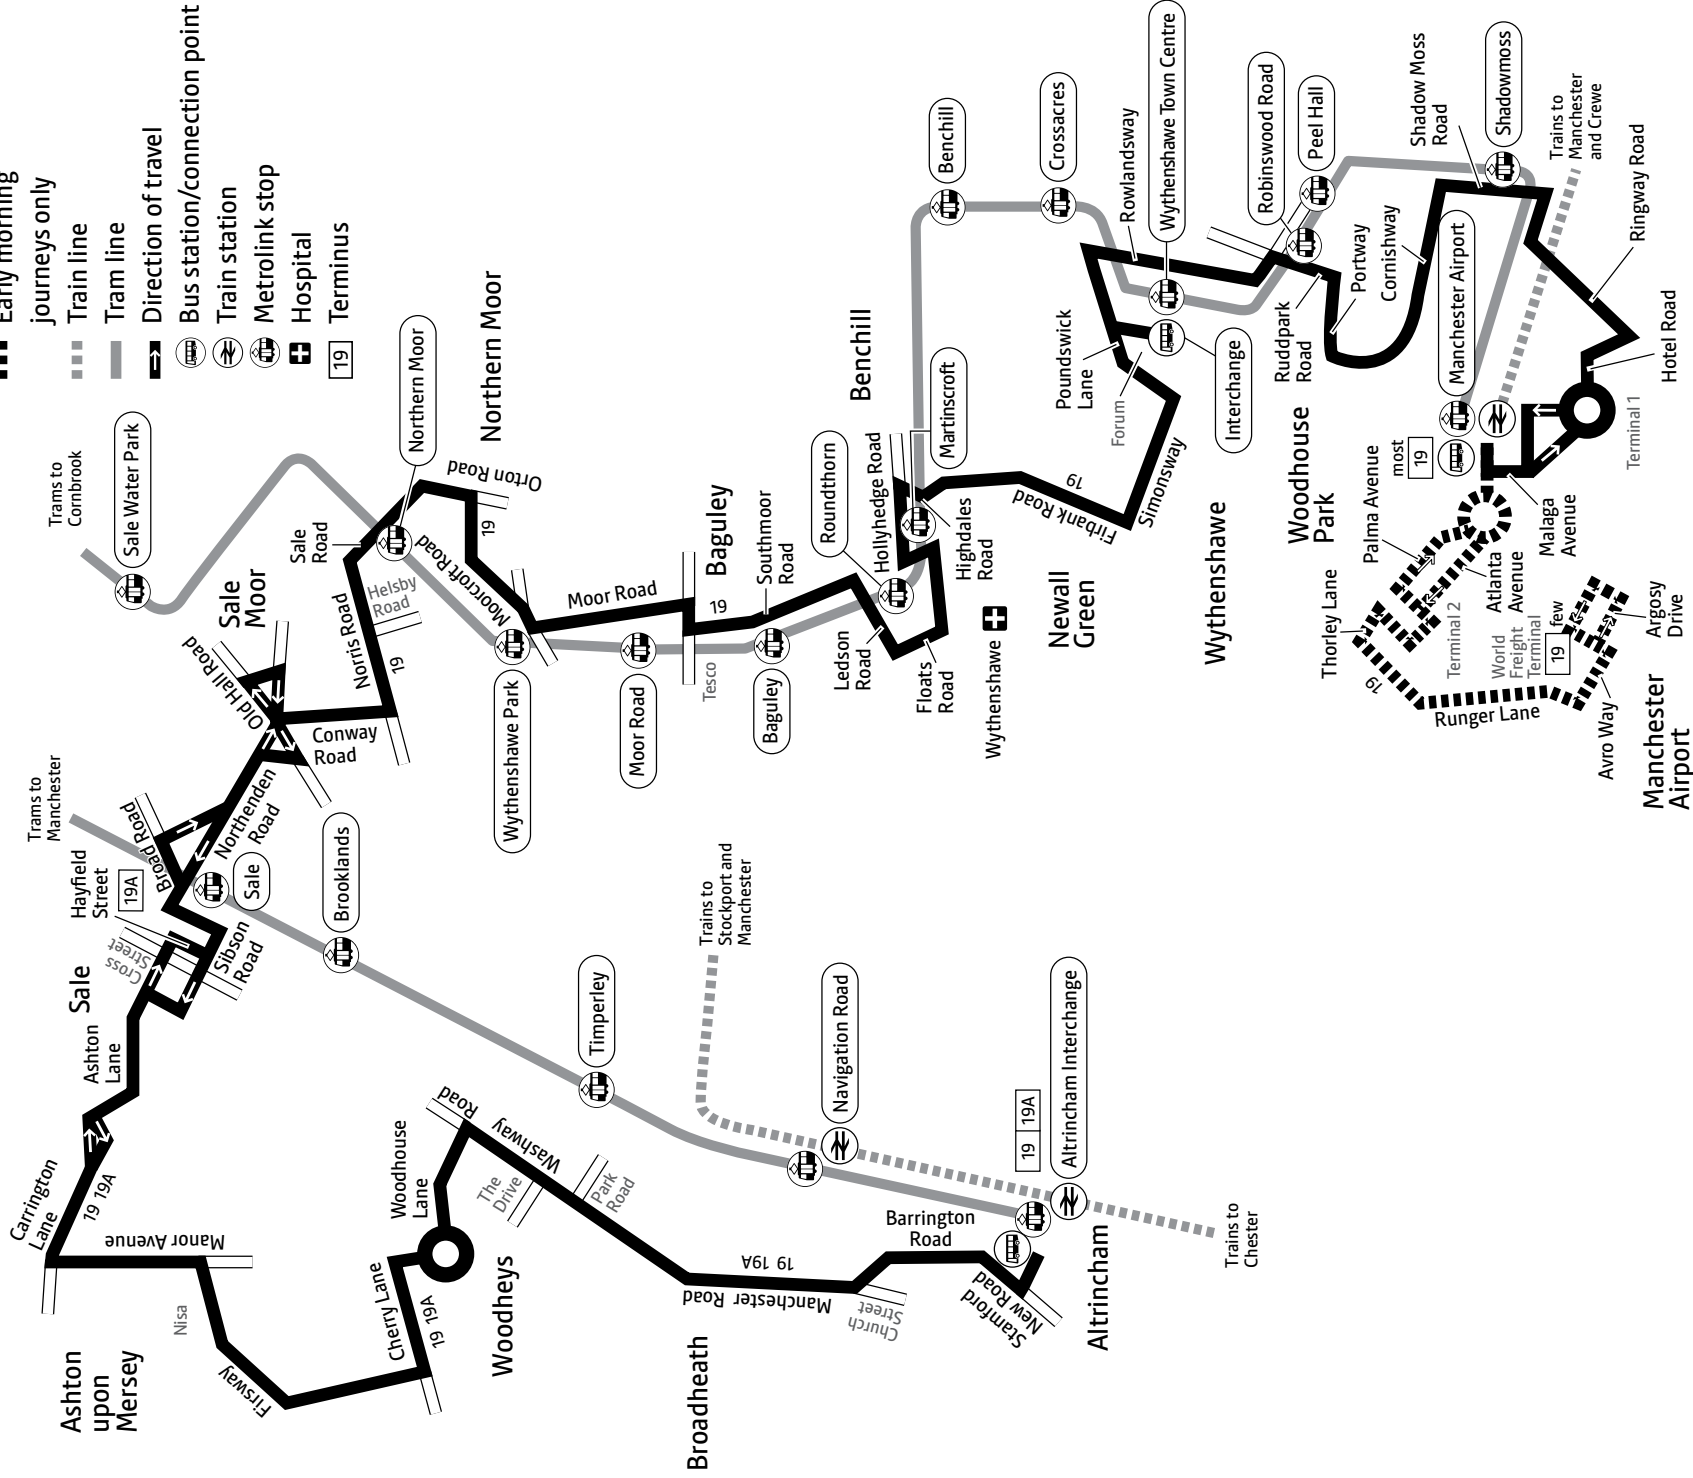

a – Run by Stagecoach. All other journeys are run by Arriva North West

 – Easy access bus. See inside front cover of this Bus Times leaflet for details

19 19A

Key

-  Bus route
-  Early morning journeys only
-  Train line
-  Tram line
-  Direction of travel
-  Bus station/connection point
-  Train station
-  Metrolink stop
-  Hospital
-  Terminus