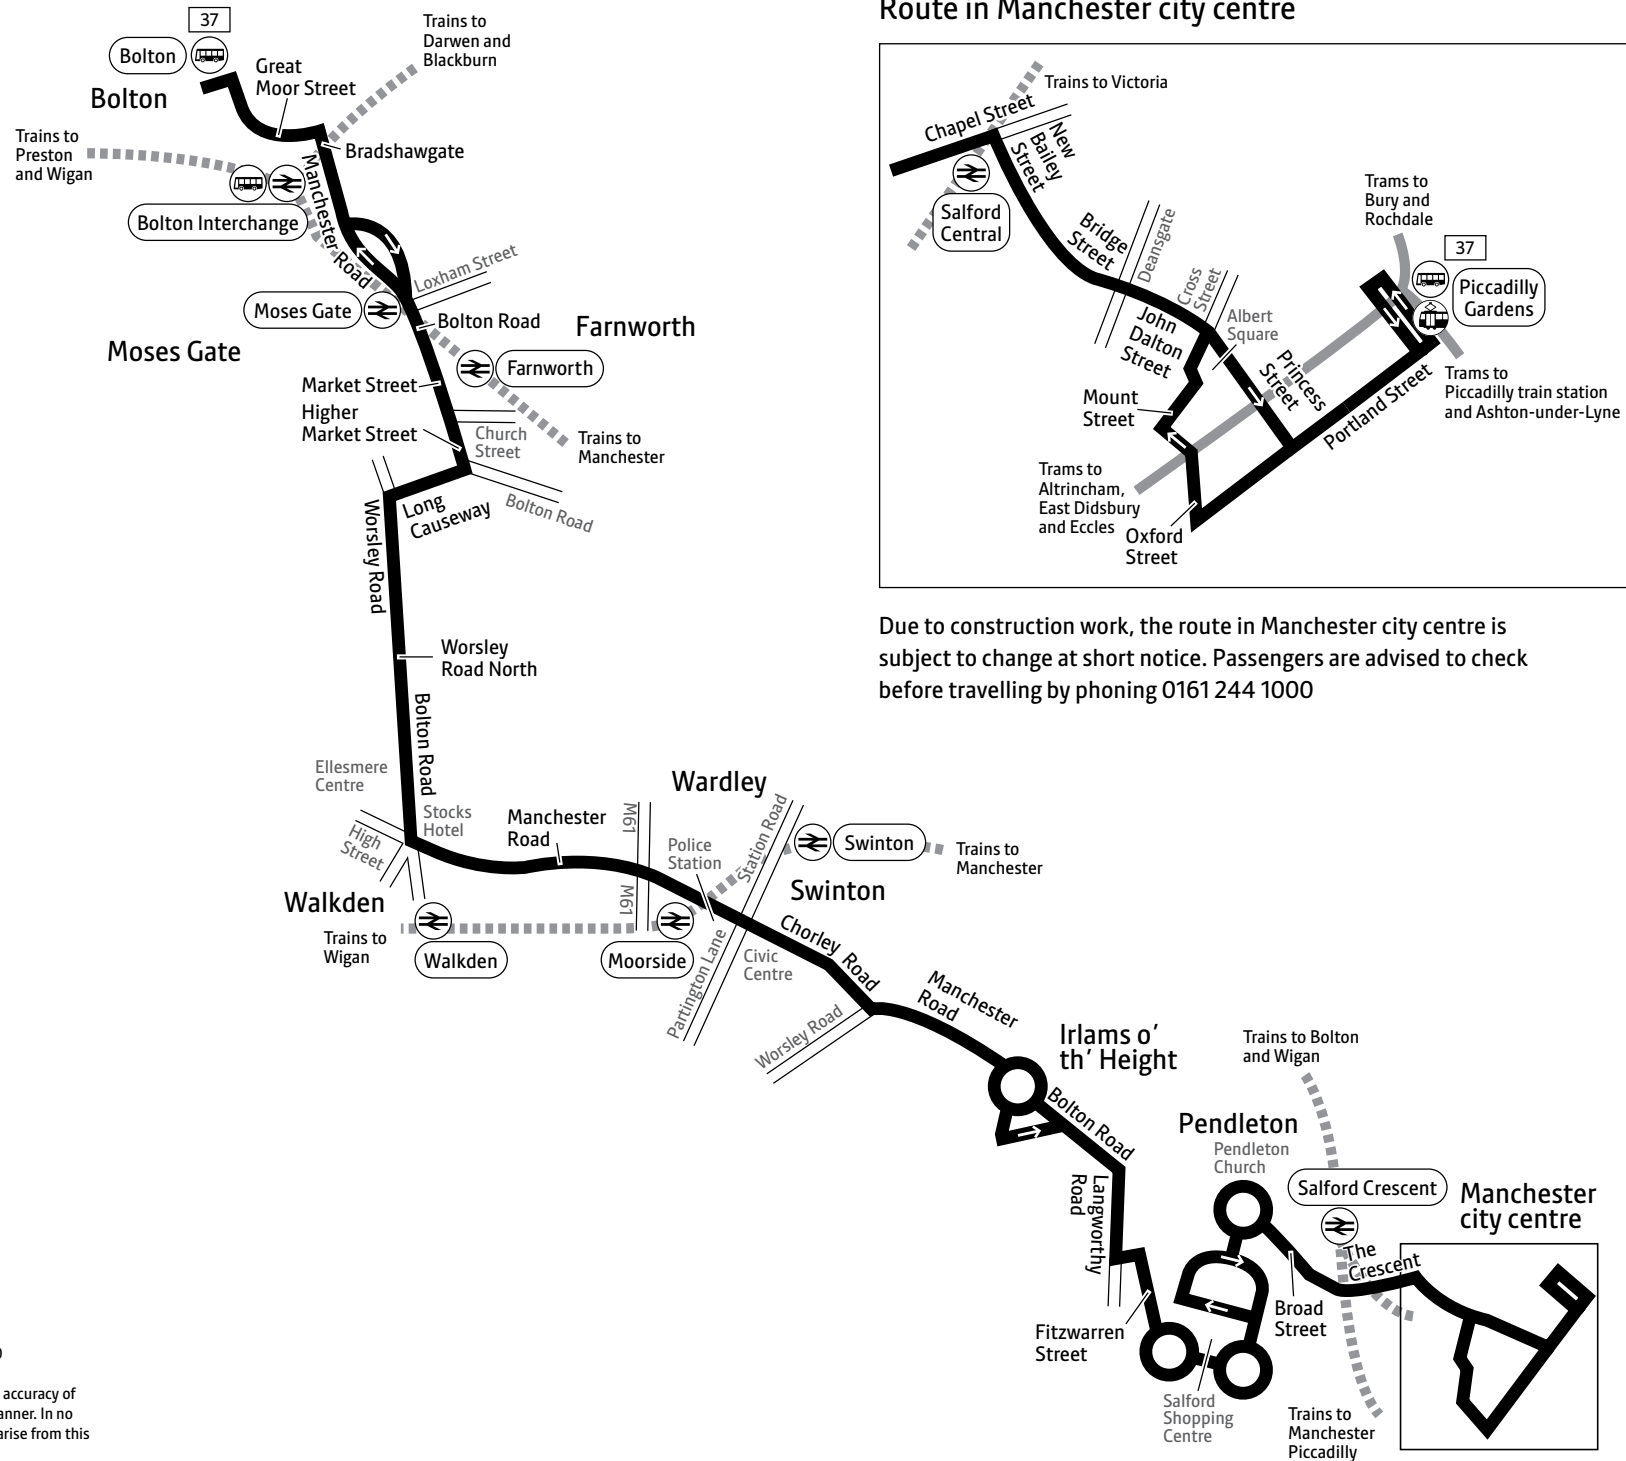

Key

- Bus route
- Train line
- Tram line
- Direction of travel
- Bus station/connection point
- Train station
- Metrolink stop
- Terminus

Route in Manchester city centre