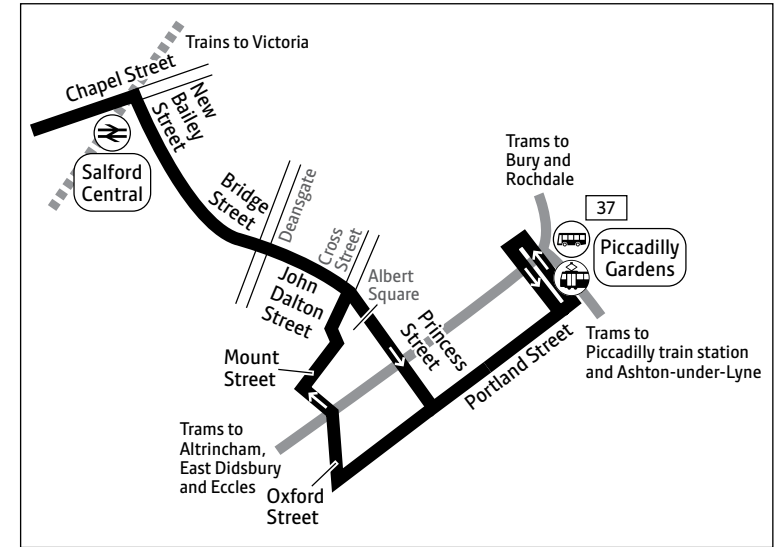

Due to construction work, the route in Manchester city centre is subject to change at short notice. Passengers are advised to check before travelling by phoning 0161 244 1000