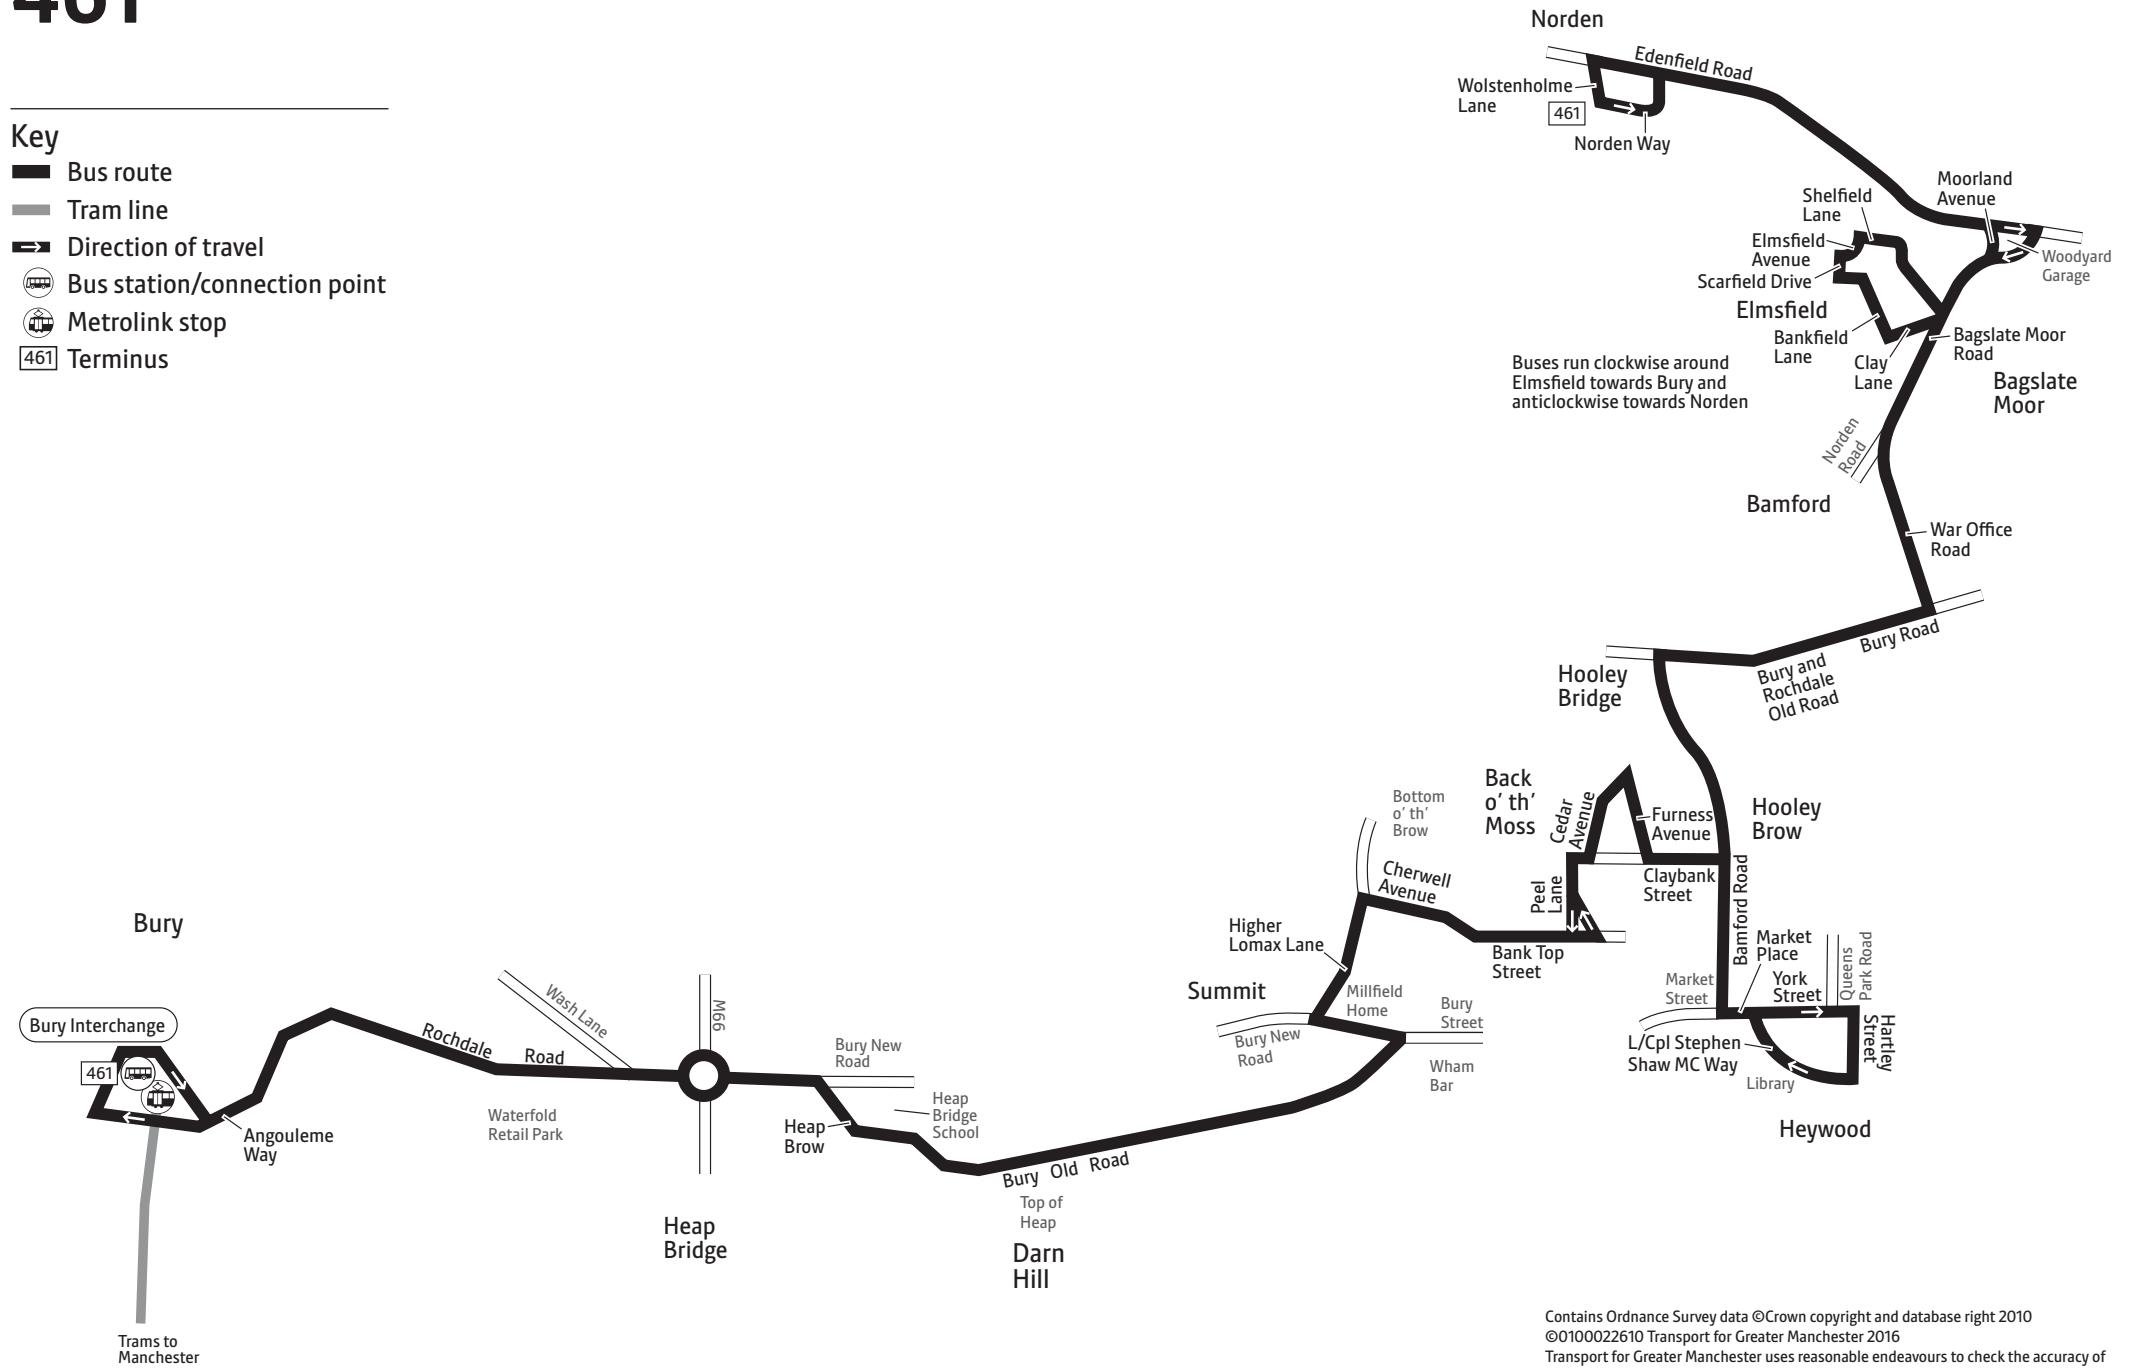

461

Key

- Bus route
- Tram line
- Direction of travel
- Bus station/connection point
- Metrolink stop
- Terminus

Contains Ordnance Survey data ©Crown copyright and database right 2010
©0100022610 Transport for Greater Manchester 2016
Transport for Greater Manchester uses reasonable endeavours to check the accuracy of information published and to publish changes to information in a timely manner. In no event will Transport for Greater Manchester be liable for any loss that may arise from this information being inaccurate.