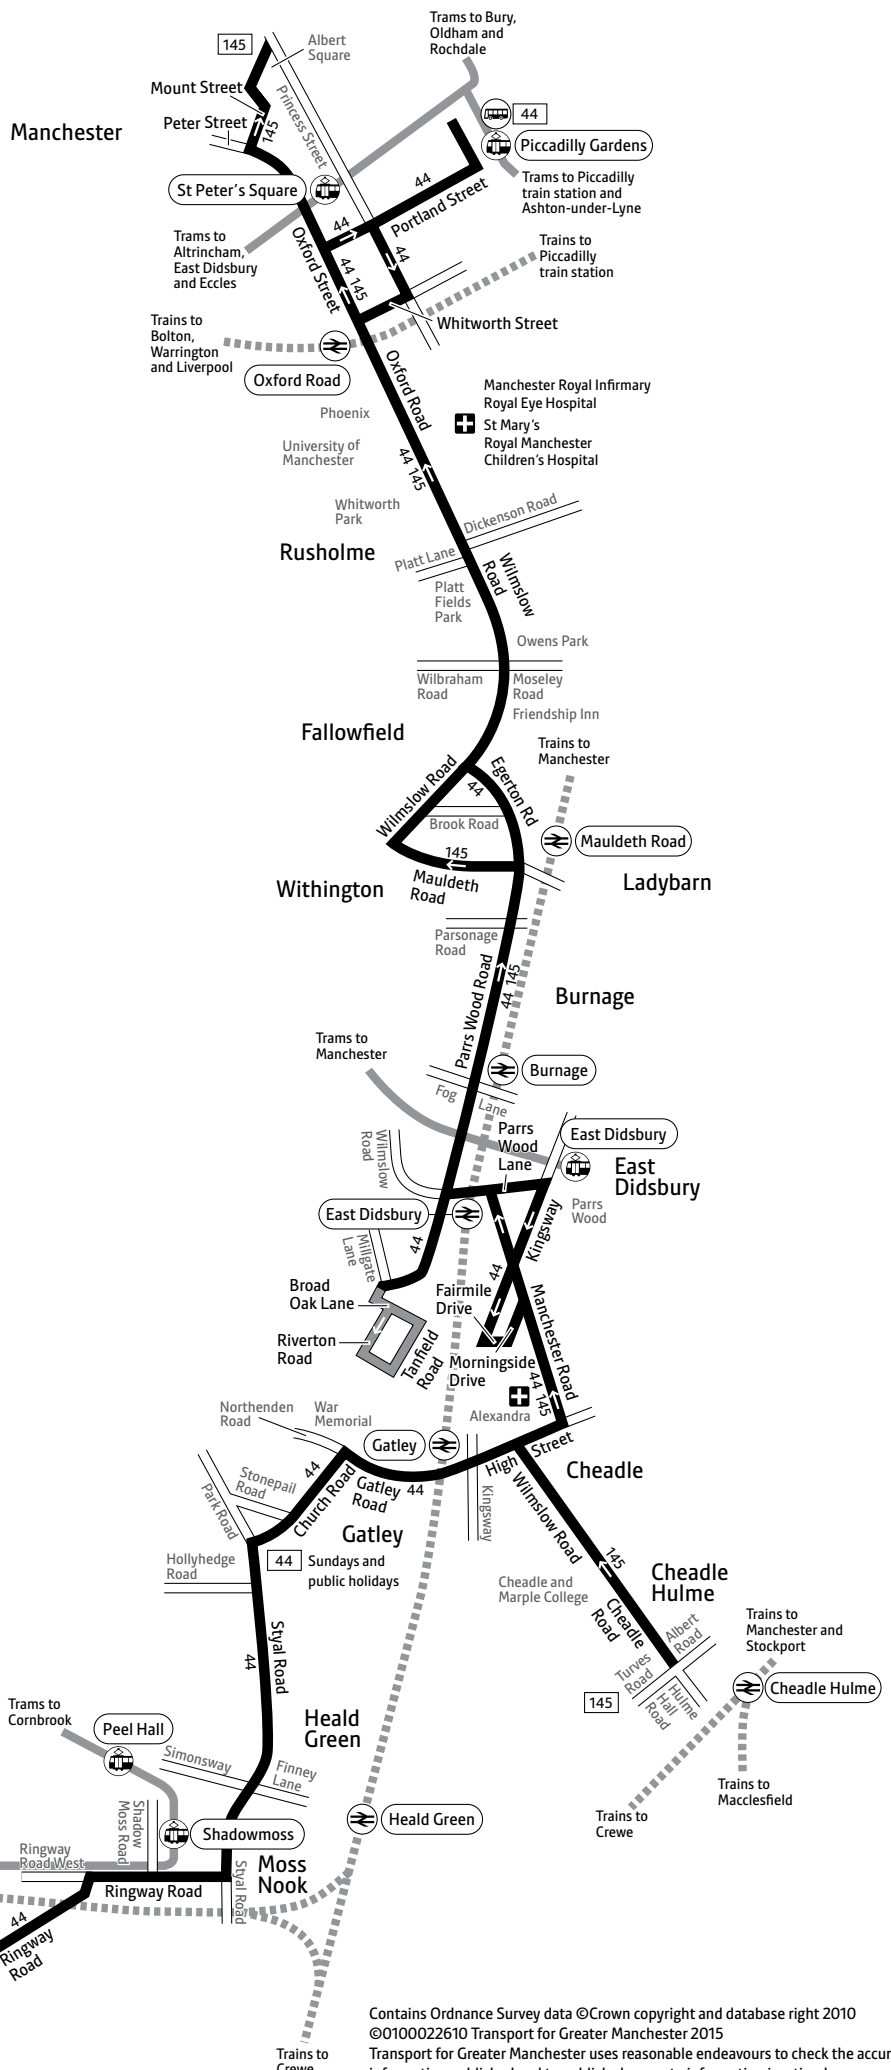

44 145

Key

- Bus route
- Hail and ride: passengers can get on or off the bus wherever it is safe
- Train line
- Tram line
- Direction of travel
- Bus station/connection point
- Train station
- Metrolink stop
- Hospital
- Terminus

Contains Ordnance Survey data ©Crown copyright and database right 2010
©1010022610 Transport for Greater Manchester 2015
Transport for Greater Manchester uses reasonable endeavours to check the accuracy of information published and to publish changes to information in a timely manner. In no event will Transport for Greater Manchester be liable for any loss that may arise from this information being inaccurate.

Mondays to Saturdays