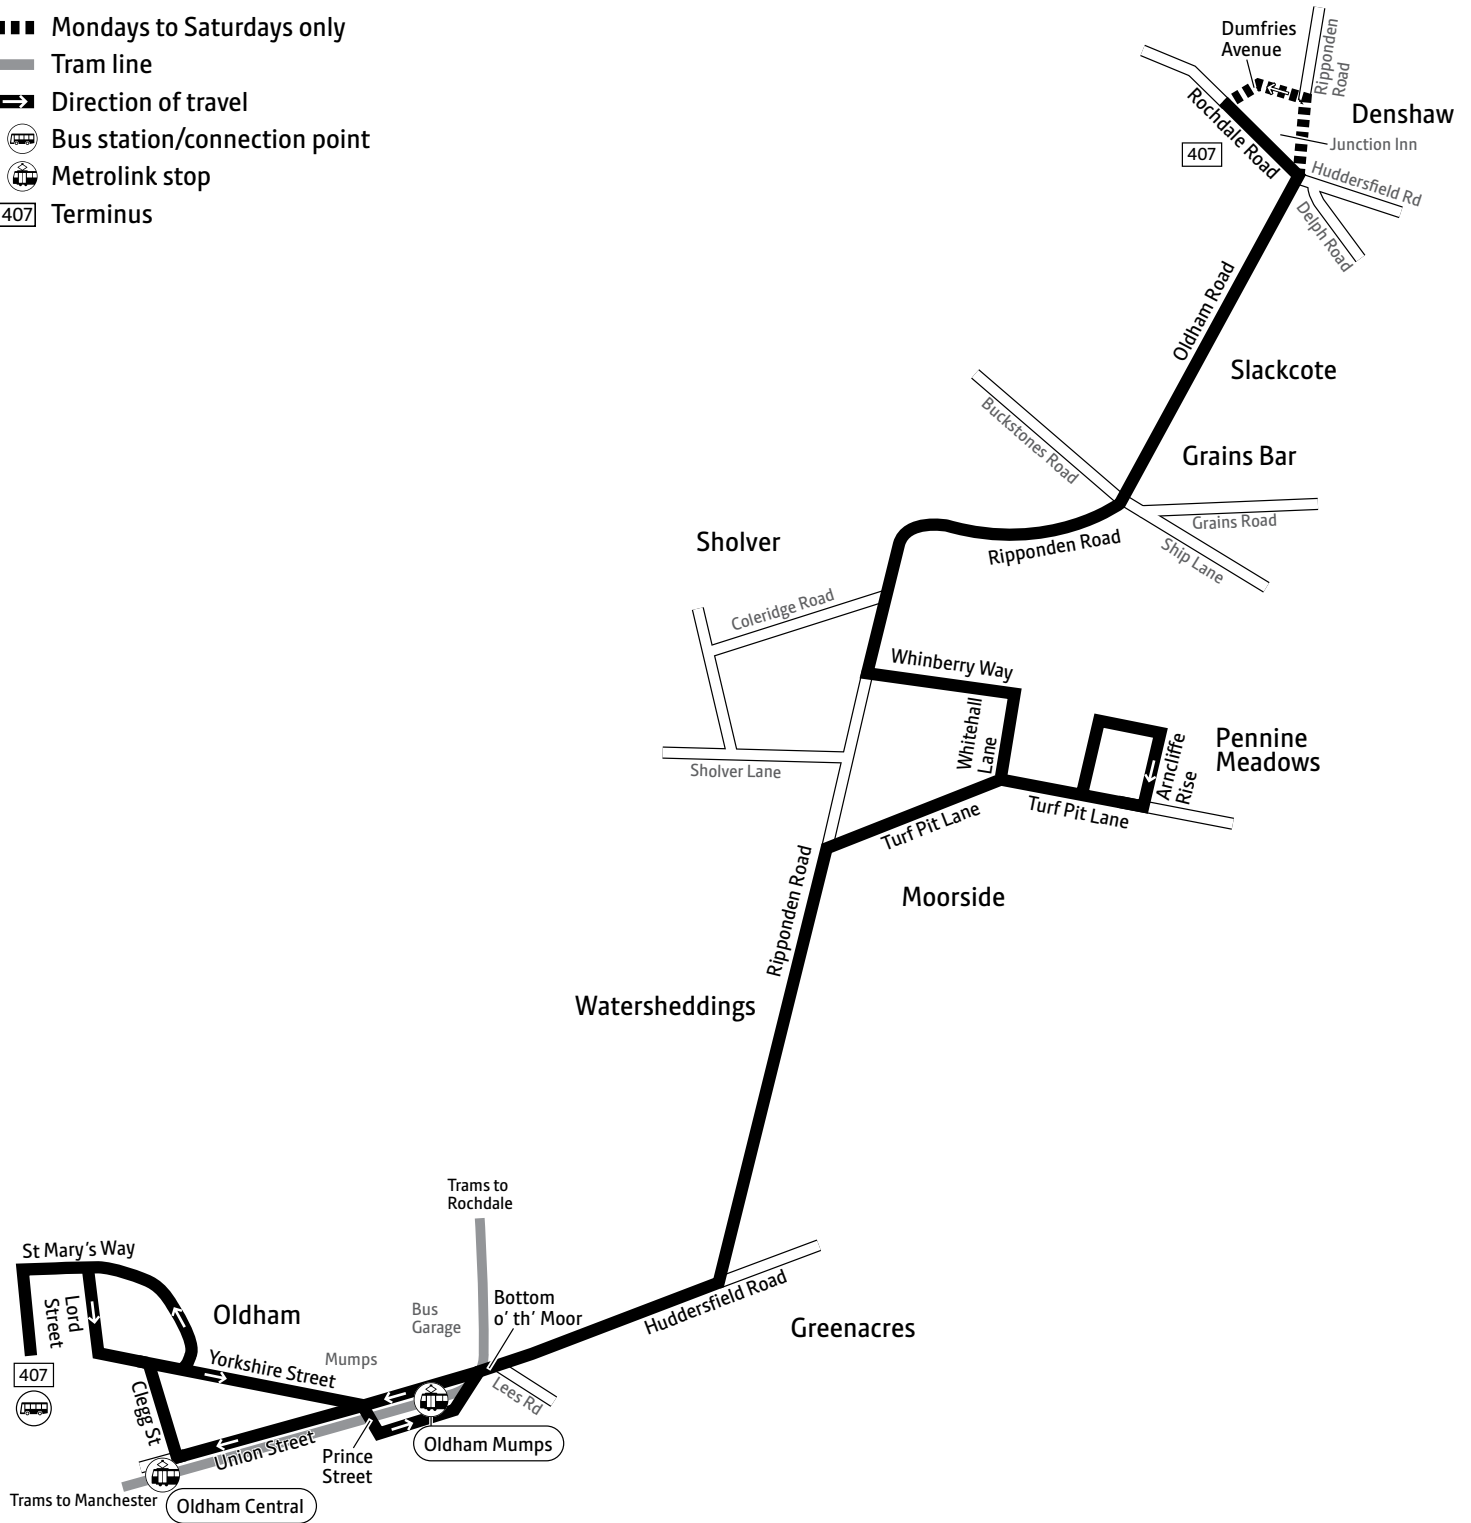

*Including public holidays

407

Key

-  Bus route
-  Mondays to Saturdays only
-  Tram line
-  Direction of travel
-  Bus station/connection point
-  Metrolink stop
-  Terminus

Mondays to Fridays

														
Denshaw, Dumfries Avenue	0636	0734	0837	0937	1037	1137	1237	1337	1437	1537	1642	1747	1847	
Pennine Meadows, Arncliffe Rise	0643	0741	0844	0944	1044	1144	1244	1344	1444	1544	1649	1754	1854	
Moorside	0647	0745	0848	0948	1048	1148	1248	1348	1448	1548	1653	1758	1858	
Oldham, Mumps	0654	0755	0859	0957	1057	1157	1257	1357	1457	1557	1702	1807	1905	
Oldham, Bus Station	0659	0802	0906	1004	1104	1204	1304	1404	1504	1604	1709	1814	1910	