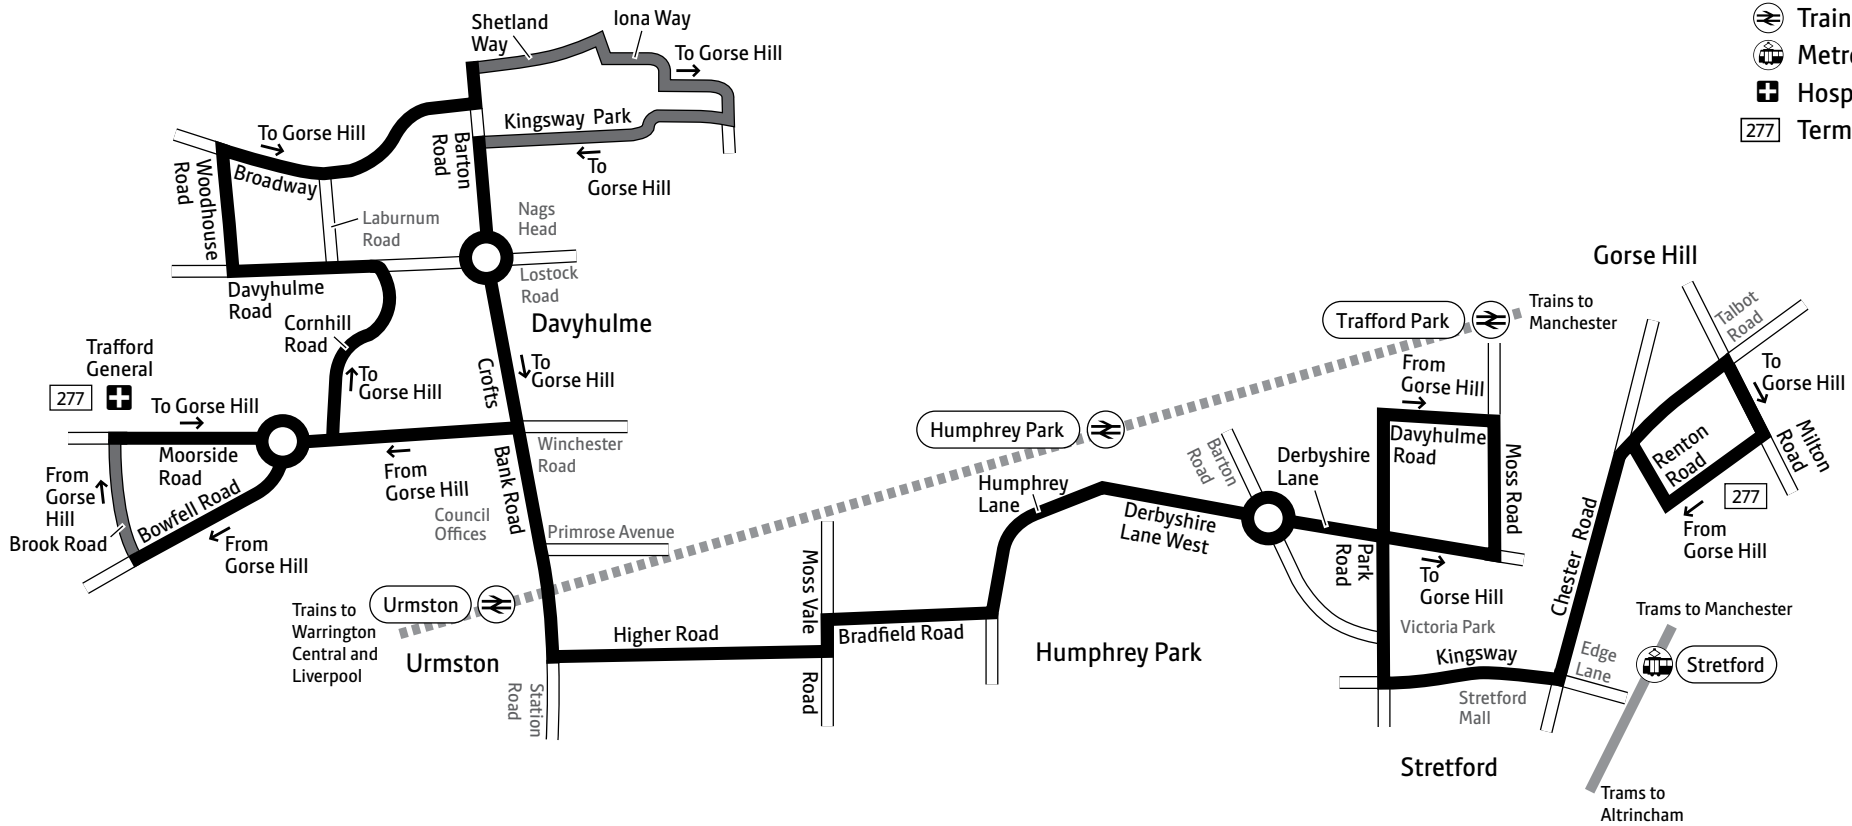

---

From 4 April

**277**

The 1600 journey from Trafford General Hospital to Victoria Park is extended to Gorse Hill. Additional journeys are also introduced at 1200 from Trafford General Hospital and 1233 from Gorse Hill

### Manchester Shudehill Interchange

Mon to Sat 7am to 7.30pm

Sunday\* 10am to 1.45pm and 2.30pm to 5.30pm

\*Including public holidays

## Key

-  Bus route
-  Hail and ride:  
passengers can get on or off  
the bus wherever it is safe
-  Direction of travel
-  Train line
-  Tram line
-  Train station
-  Metrolink stop
-  Hospital
-  Terminus

## Trafford General Hospital — Davyhulme — Urmston — Gorse Hill

277