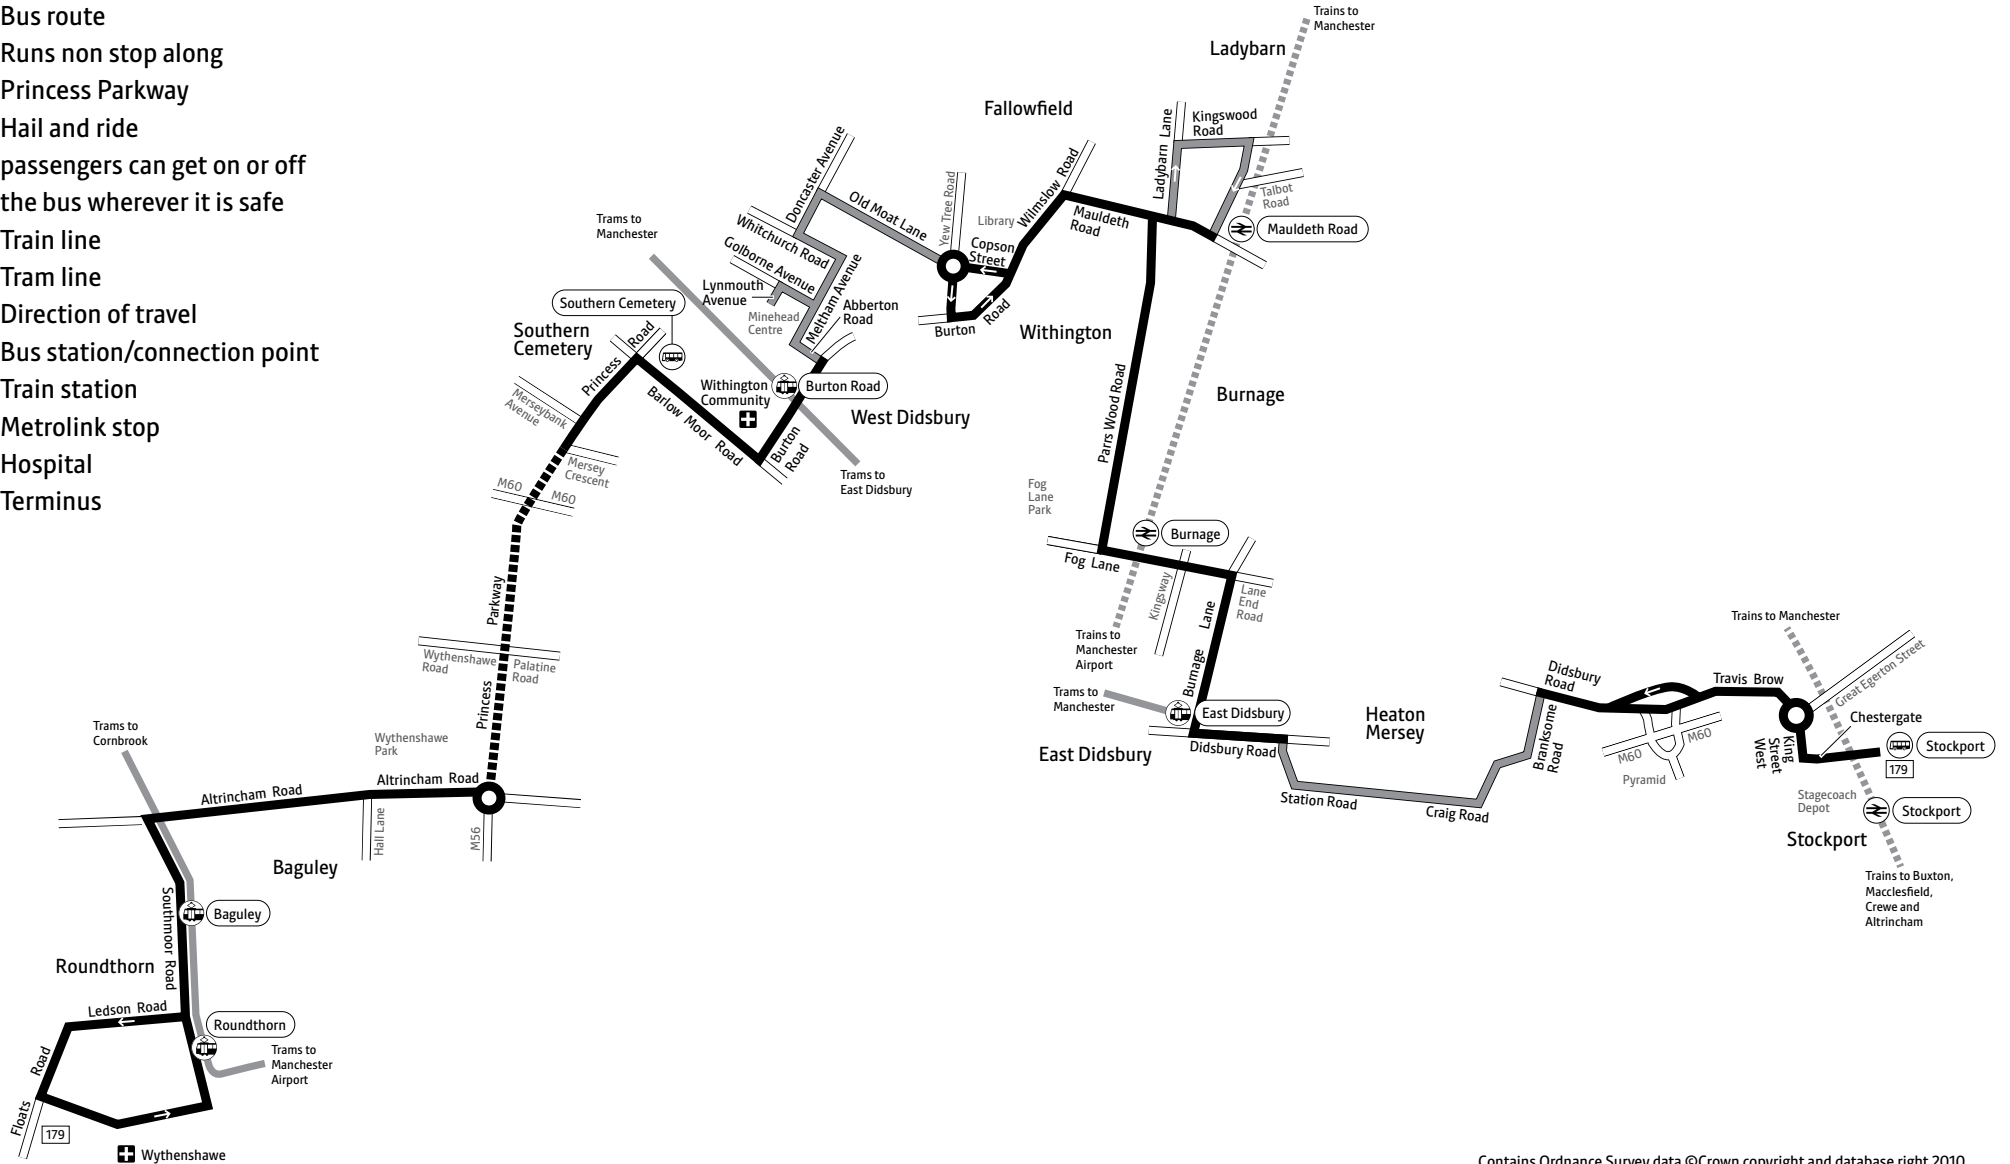

Key

-  Bus route
-  Runs non stop along Princess Parkway
-  Hail and ride passengers can get on or off the bus wherever it is safe
-  Train line
-  Tram line
-  Direction of travel
-  Bus station/connection point
-  Train station
-  Metrolink stop
-  Hospital
-  Terminus