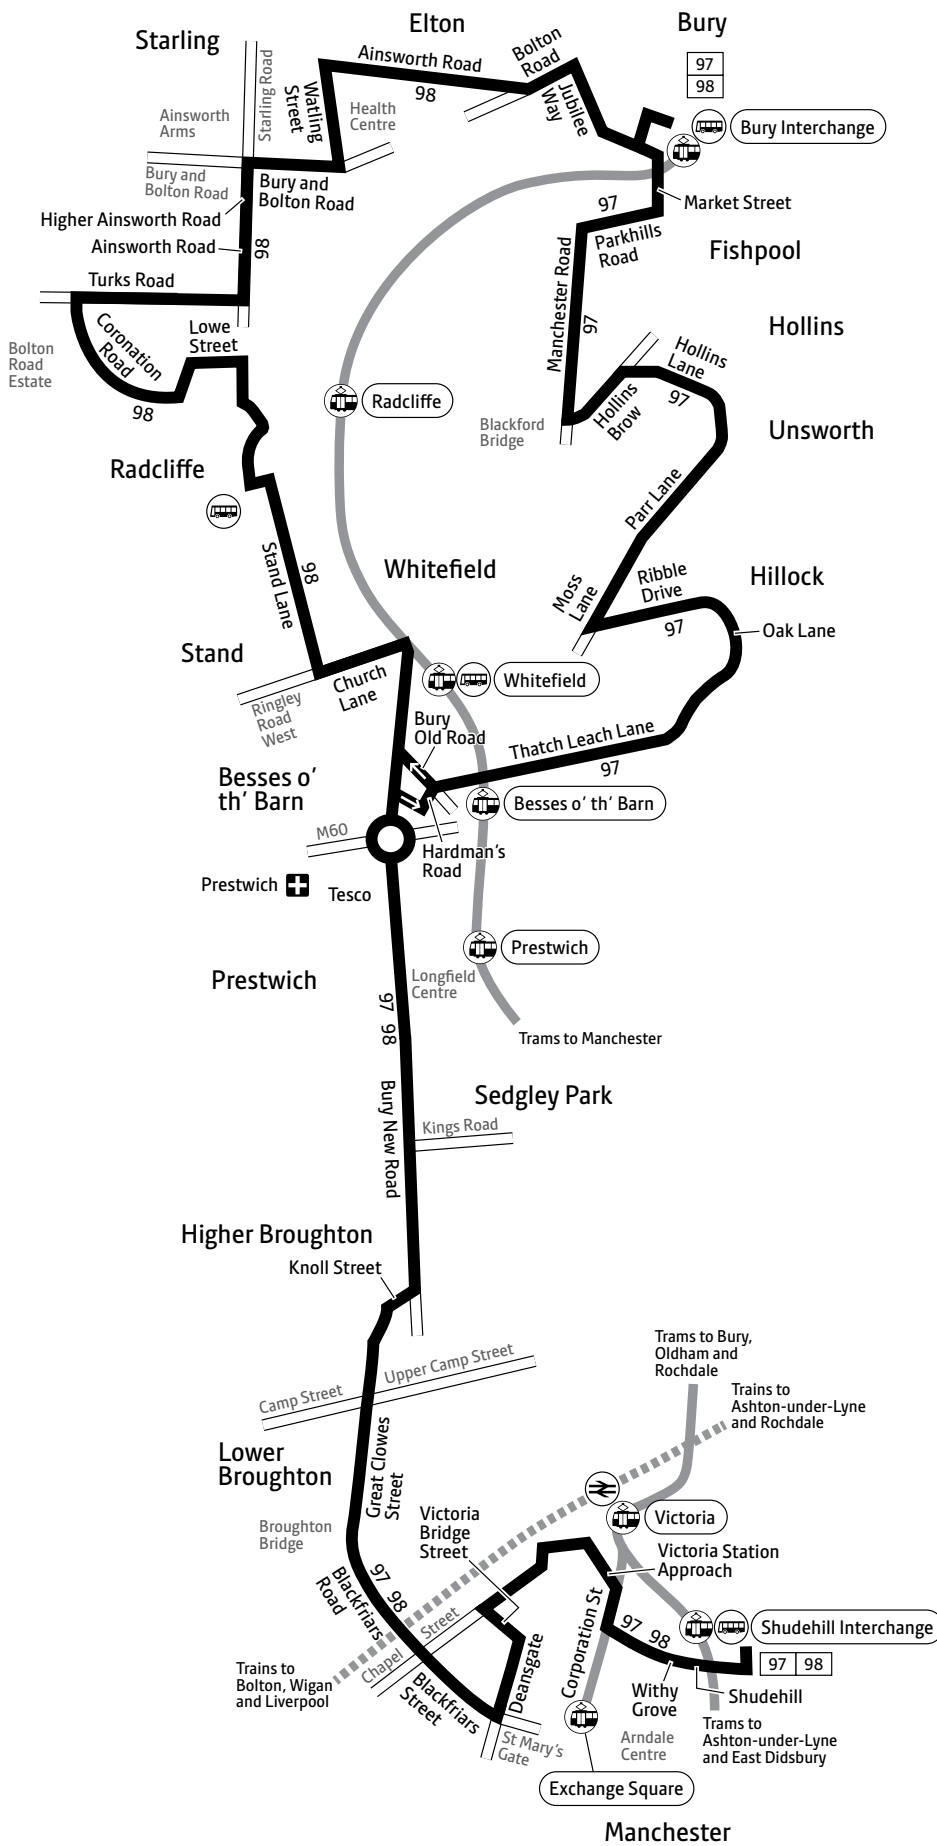

1. **Key**
2. Bus route
   - Train line
   - Tram line
   - Direction of travel
   - 🚌 Bus station/connection point
   - 🚂 Train station
   - 🚊 Metrolink stop
   - 🏥 Hospital
   - 97 Terminus