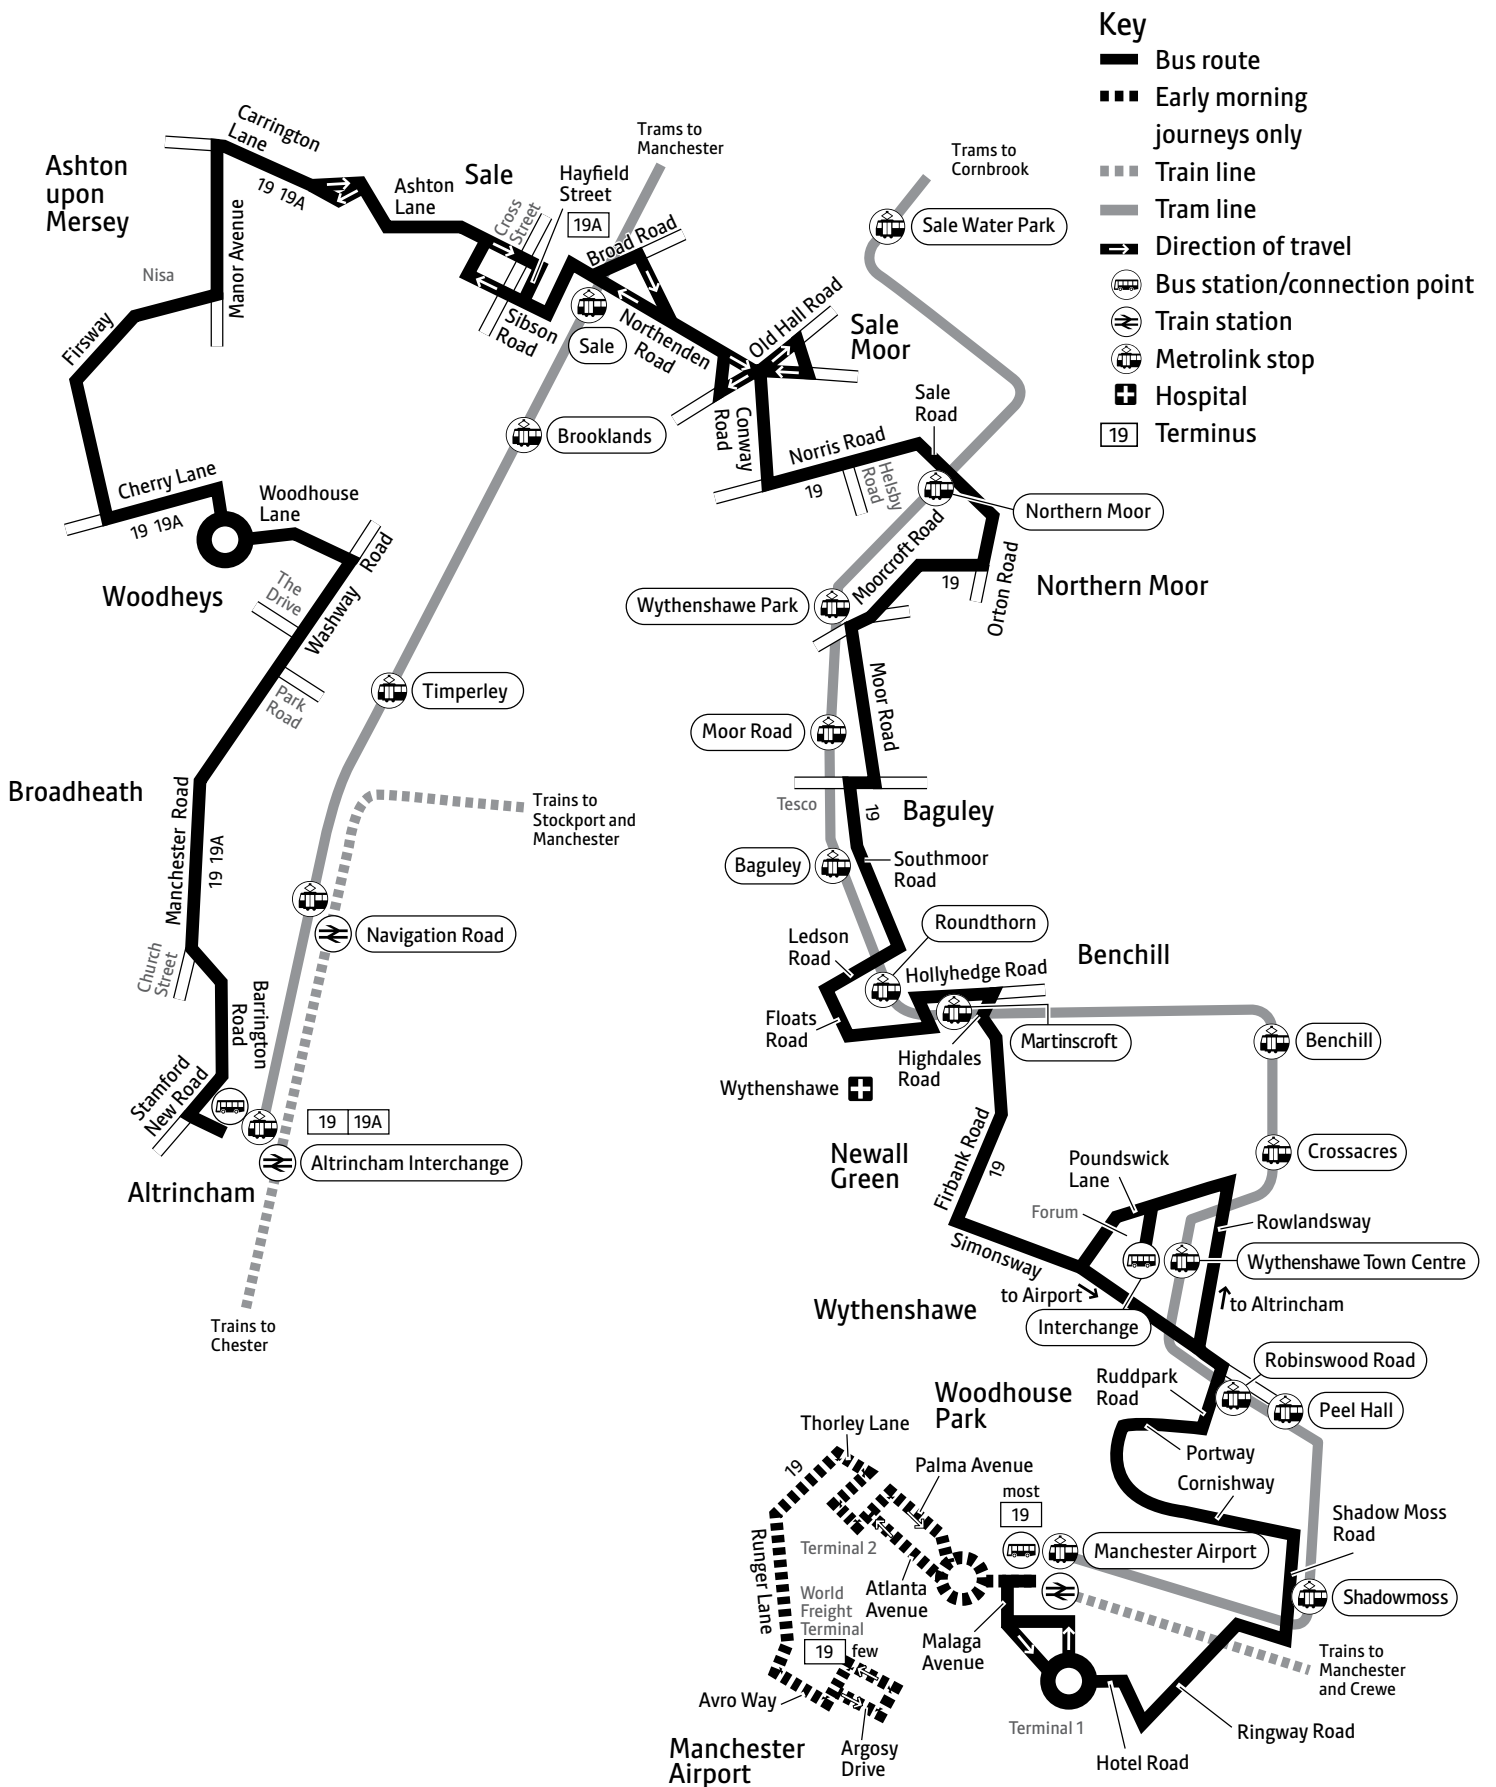

19 19A

Contains Ordnance Survey data ©Crown copyright and database right 2010
©0100022610 Transport for Greater Manchester 2016
Transport for Greater Manchester uses reasonable endeavours to check the accuracy of information published and to publish changes to information in a timely manner. In no event will Transport for Greater Manchester be liable for any loss that may arise from this information being inaccurate.