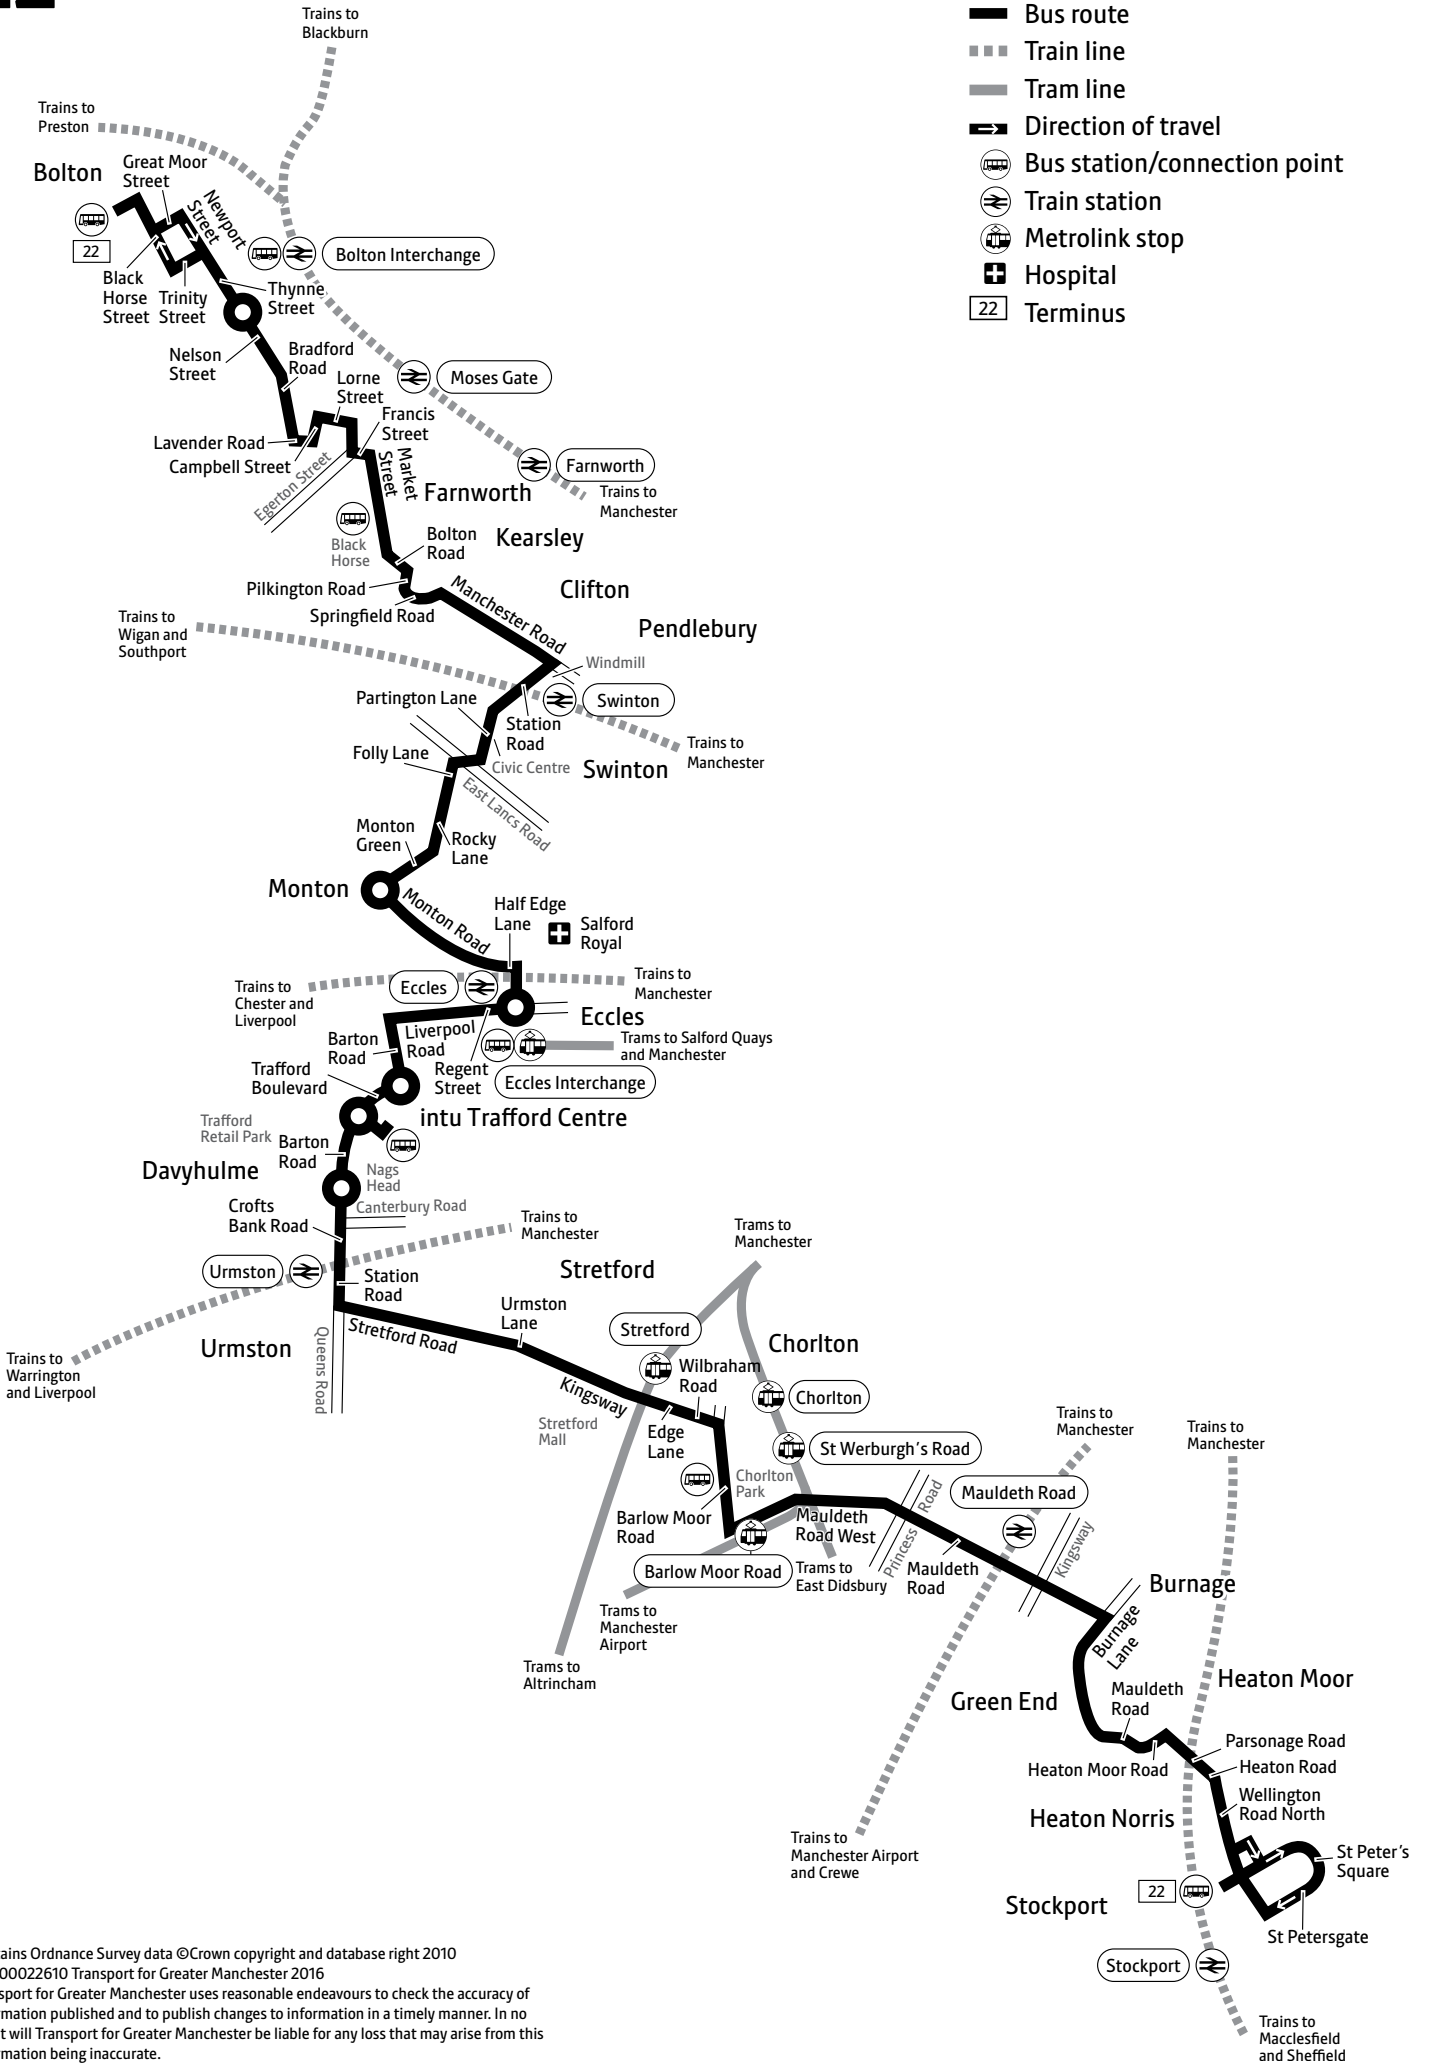

 – Easy access bus. See inside front cover of this Bus Times leaflet for details

Continues after route plan

Key

-  Bus route
-  Train line
-  Tram line
-  Direction of travel
-  Bus station/connection point
-  Train station
-  Metrolink stop
-  Hospital
-  Terminus