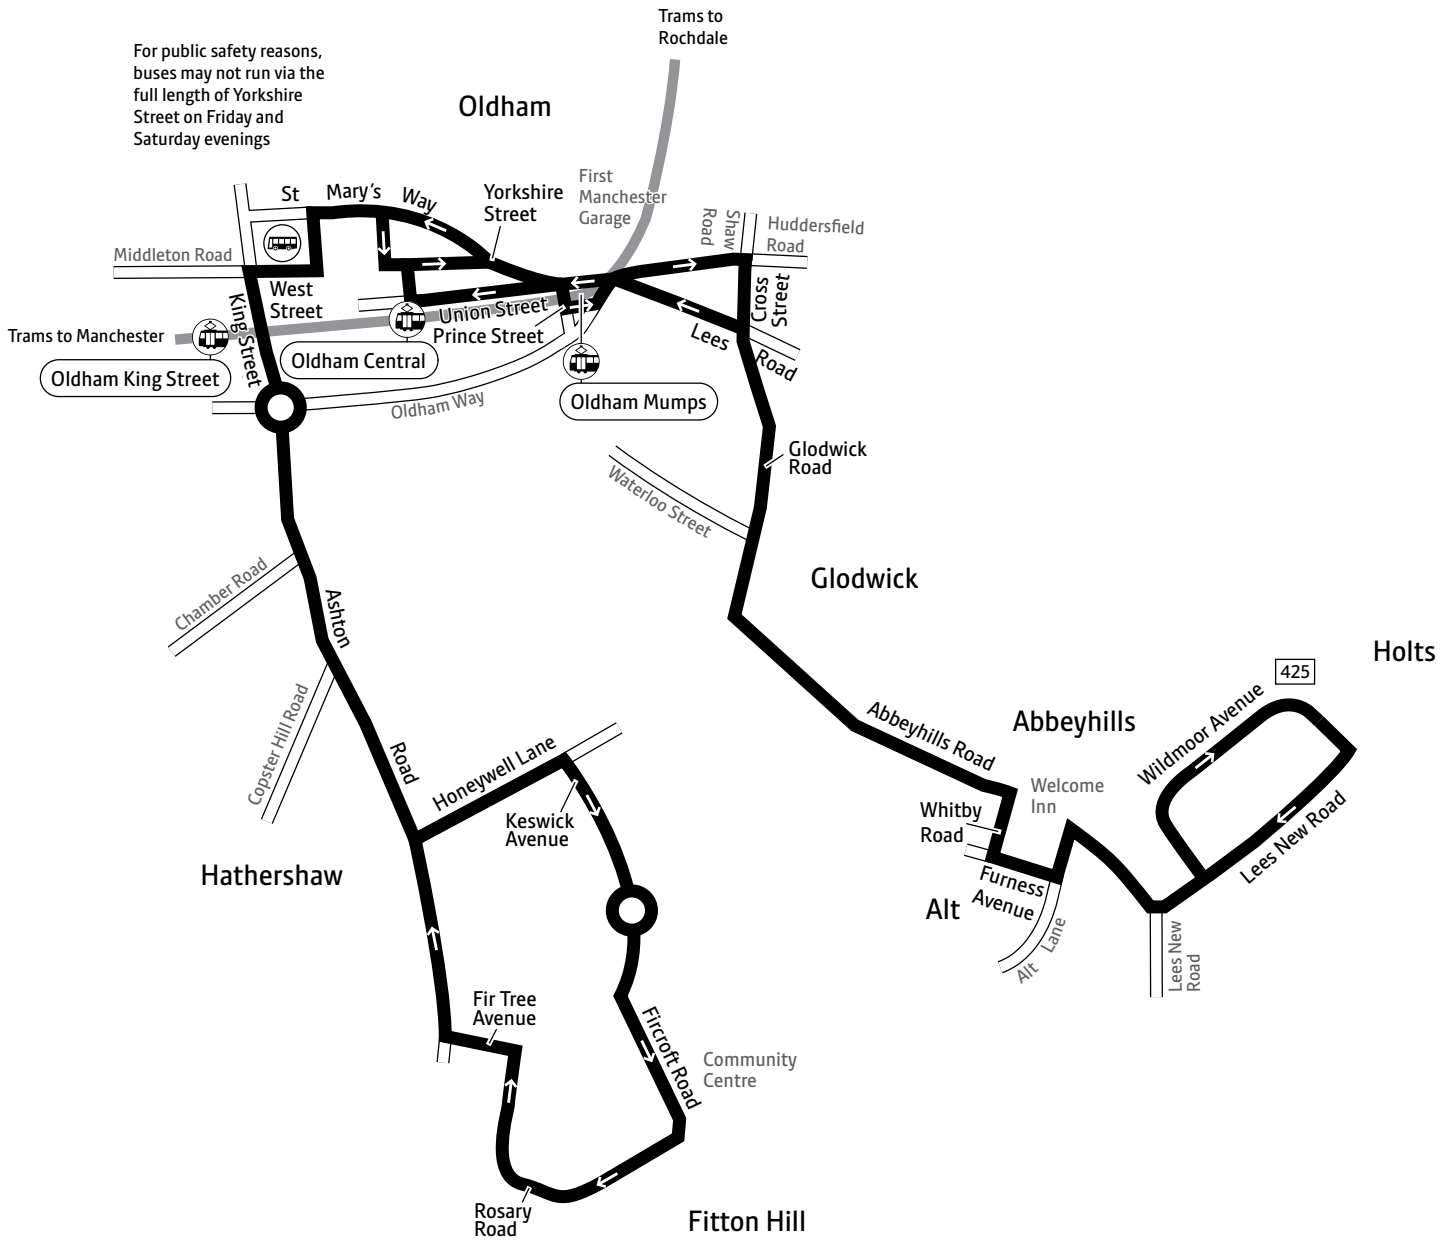

425

Key

- Bus route
- Tram line
- Direction of travel
- Bus station/connection point
- Metrolink stop
- Terminus