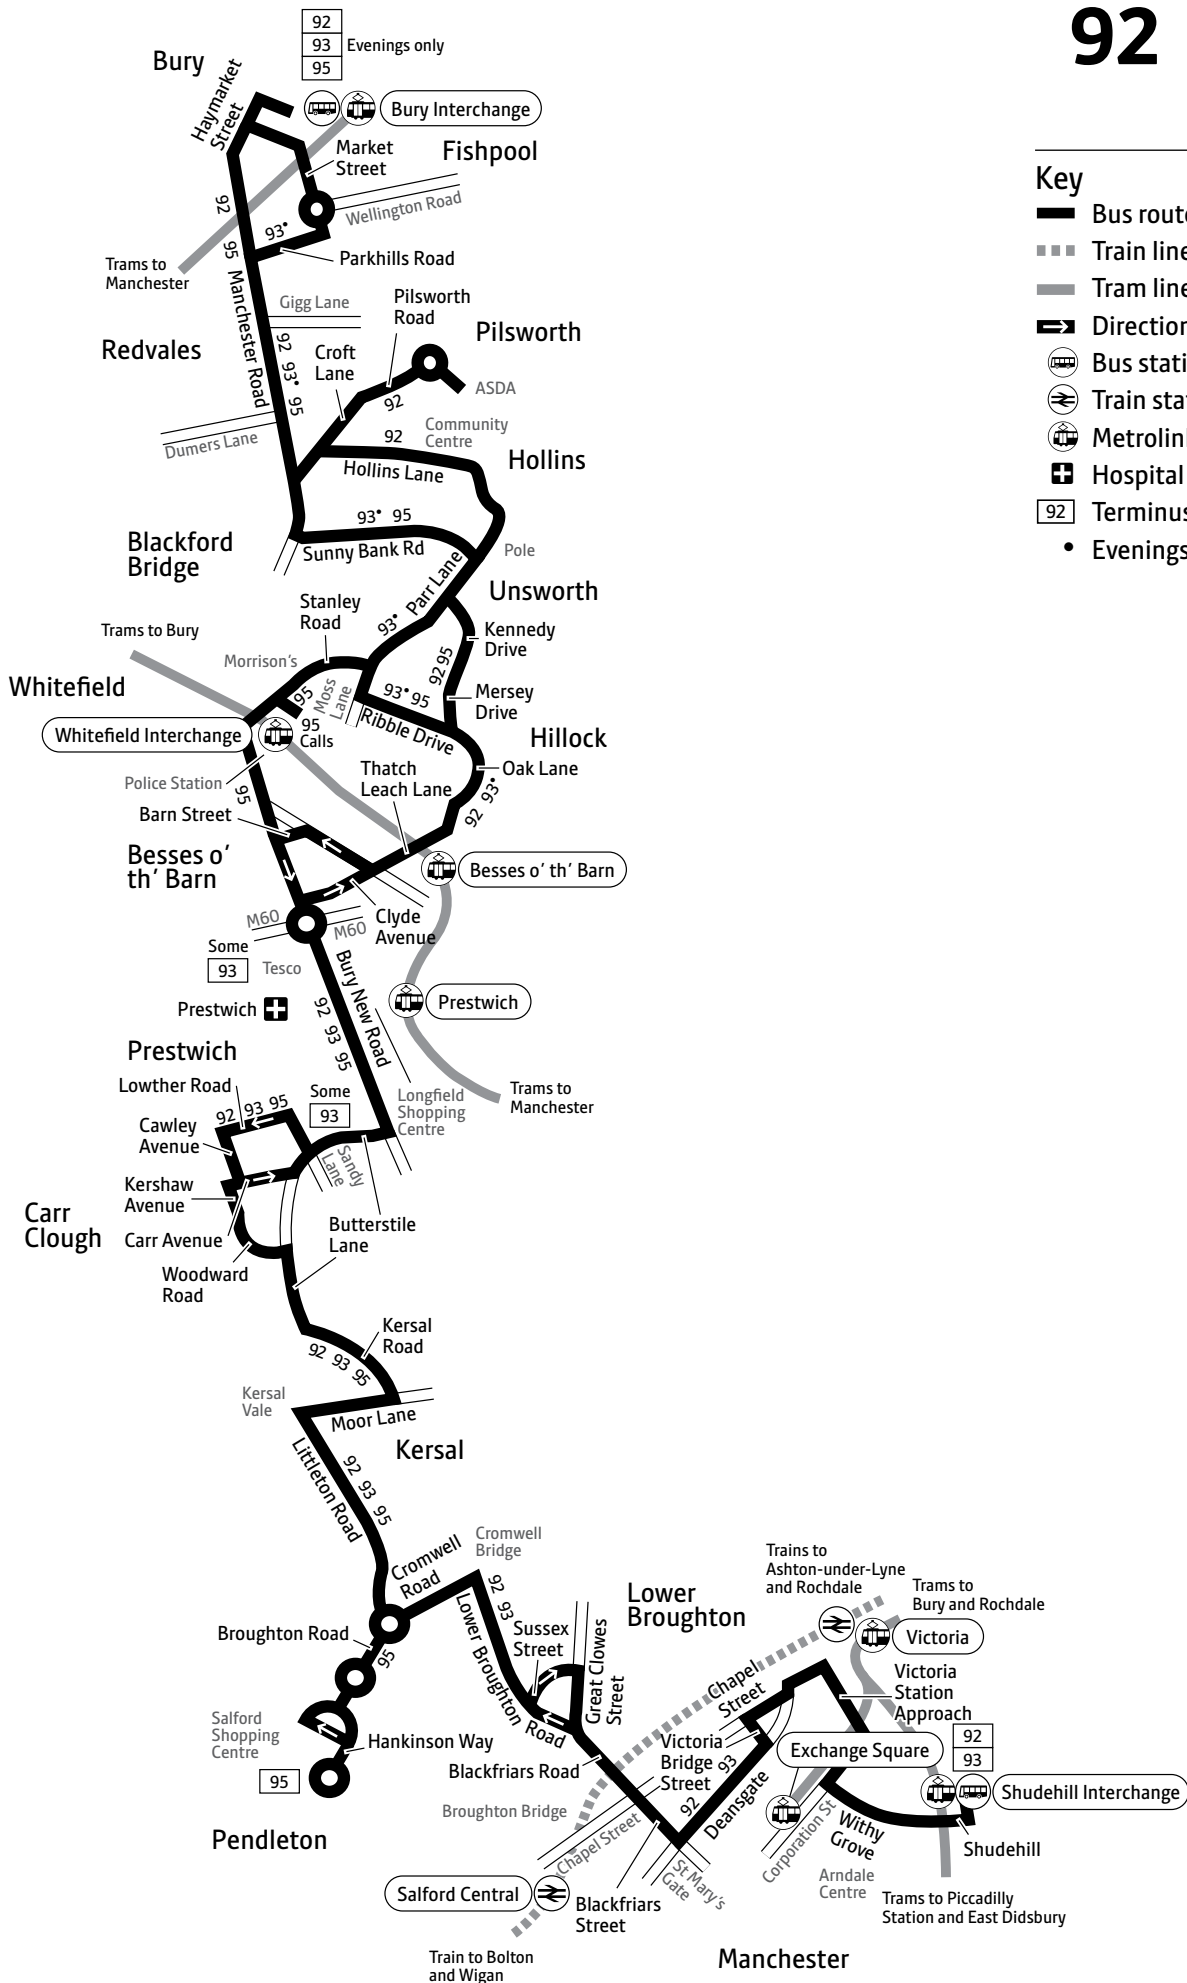

92 93 95

Key

- Bus route
- Train line
- Tram line
- Direction of travel
- Bus station/connection point
- Train station
- Metrolink stop
- Hospital
- Terminus
- Evenings only