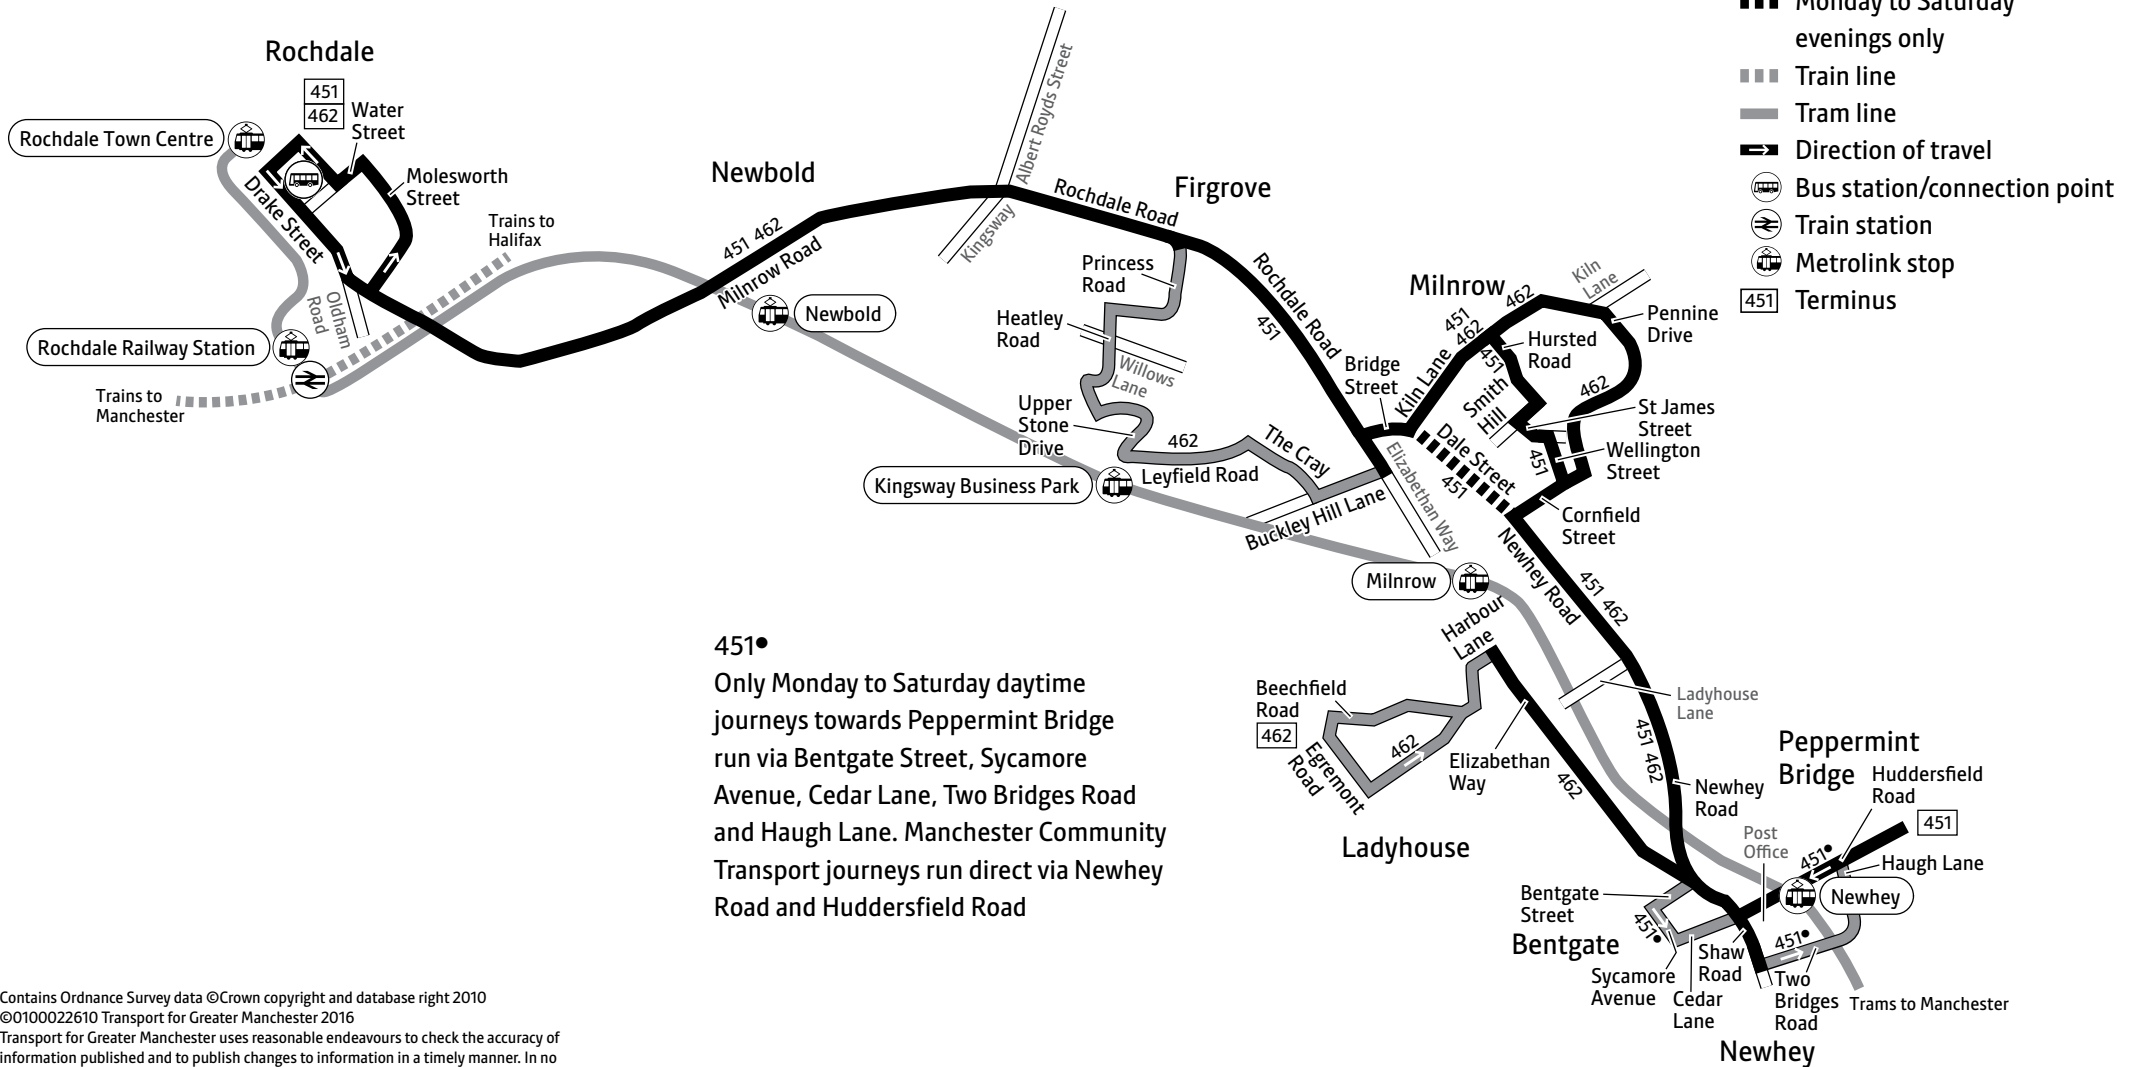

Mon to Fri 7am to 10.15am and 11am to 5.30pm
Saturday 8am to 10.15am and 11am to 5.30pm
Sunday* Closed

*Including public holidays

451 462

Peppermint Bridge — Newhey — Milnrow — Rochdale

Ladyhouse — Milnrow — Rochdale