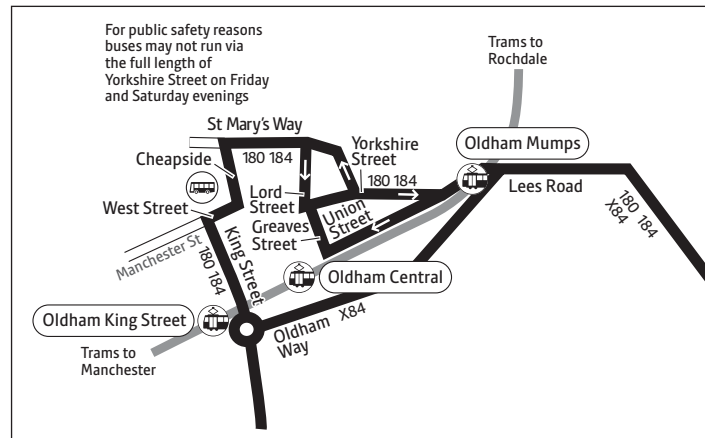

Routes in Oldham town centre

Stopping places

1. **X84**
   All stops between Carrcote and Clarksfield then at:
2. Ashton Road/Primrose Bank
   - Copster Hill Road/Ashton Road
   - Copster Hill Road/Hollins Road
   - Garden Suburb
   - Chapel Road
   - Hollinwood, Mersey Road North
   - Failsworth, Pole
   - Dean Lane
   - Oldham Road, New Cross
   - Oldham Street (to Manchester)
   - Manchester, Piccadilly Gardens
3. **Buses 180 and 184 stop at all bus stops along the route**

Contains Ordnance Survey data ©Crown copyright and database right 2010
©0100022610 Transport for Greater Manchester 2016
Transport for Greater Manchester uses reasonable endeavours to check the accuracy of information published and to publish changes to information in a timely manner. In no event will Transport for Greater Manchester be liable for any loss that may arise from this information being inaccurate.