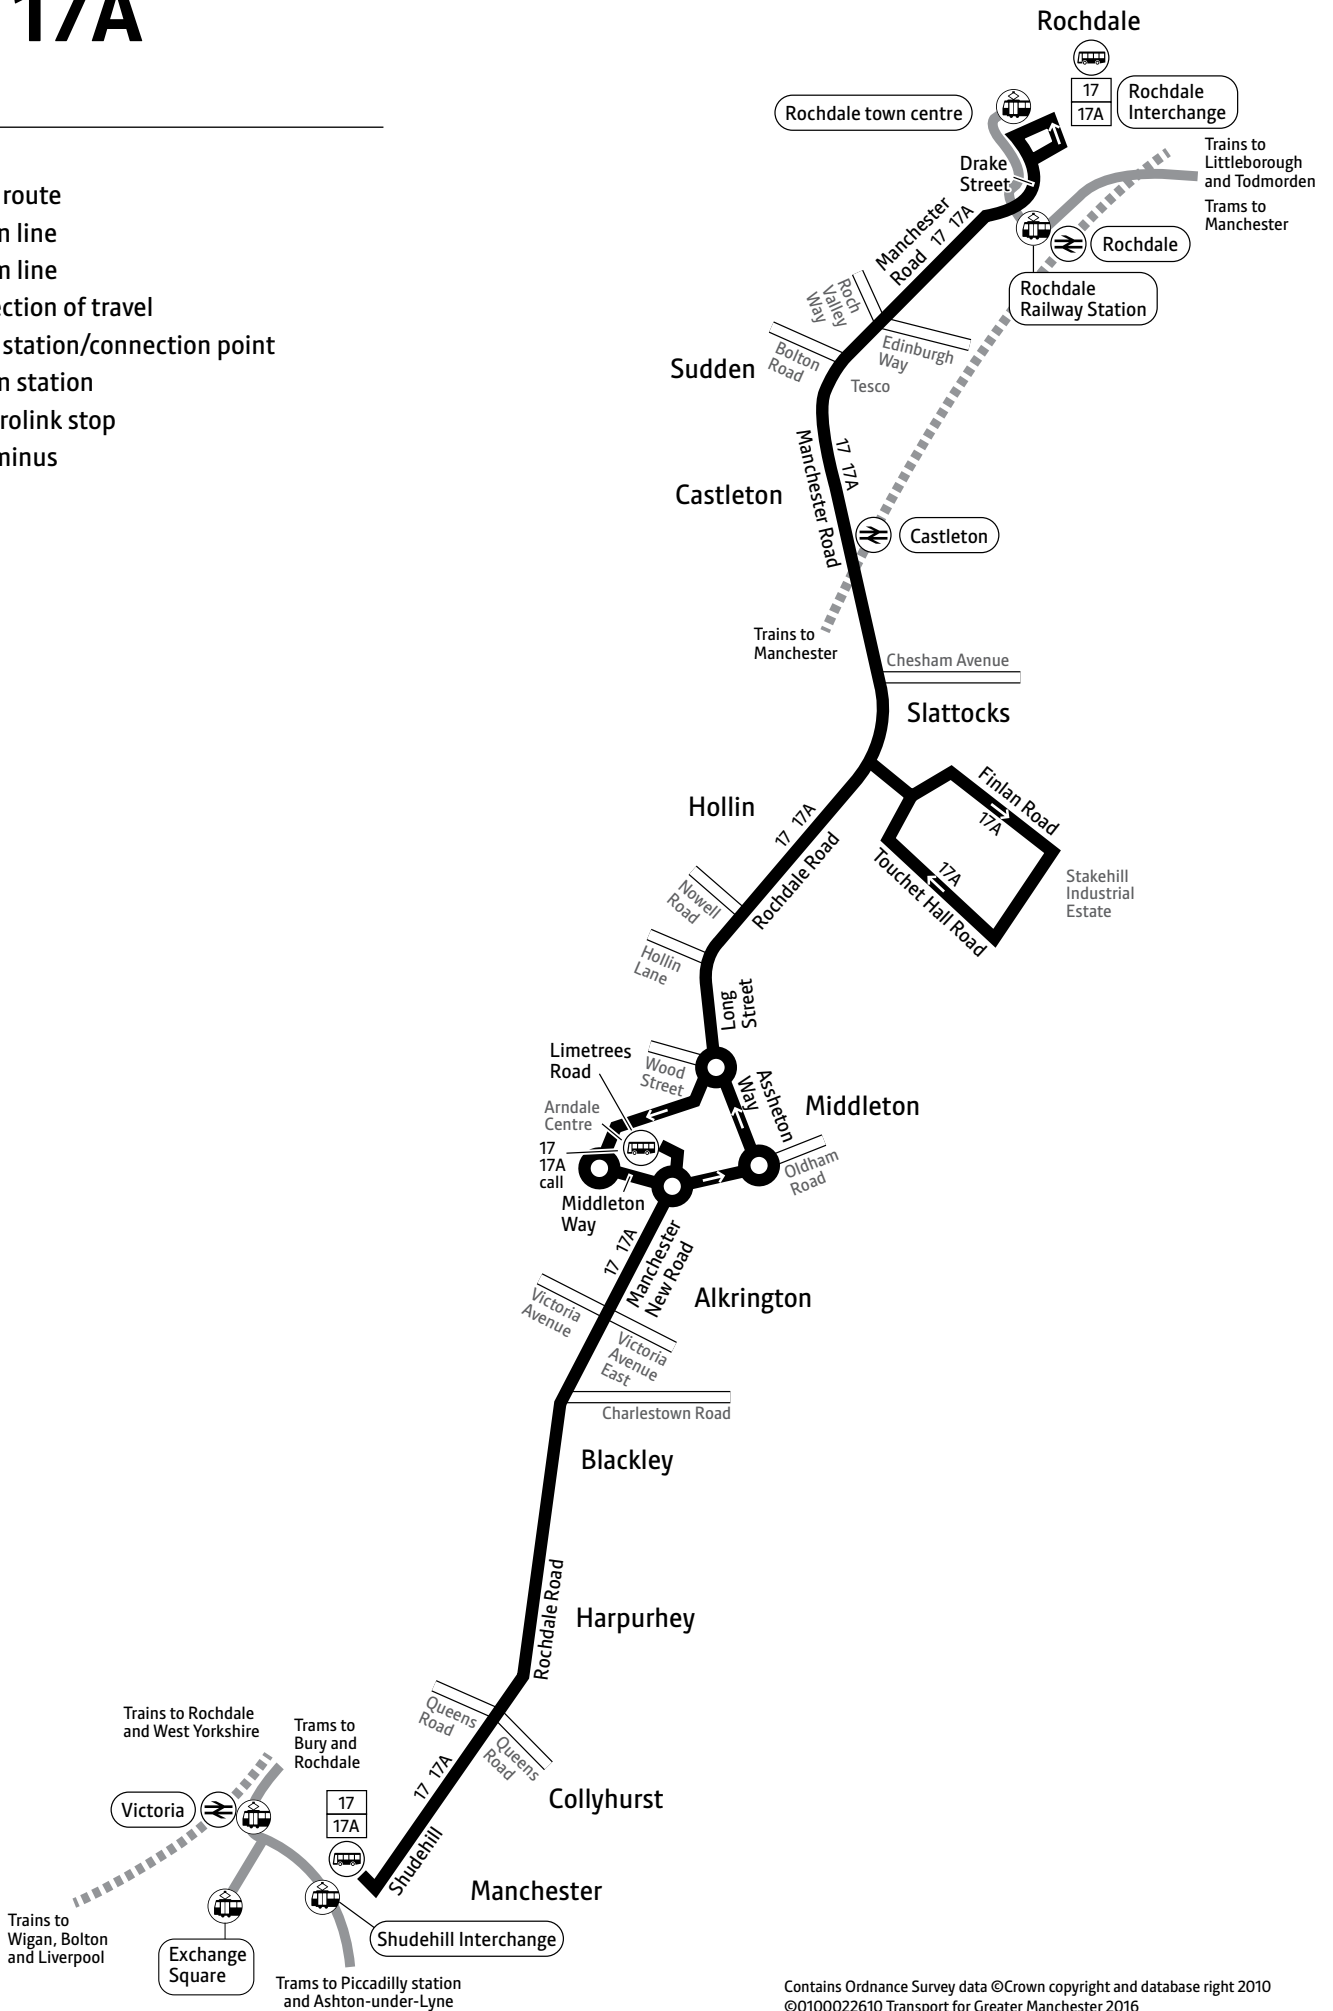

Continues after route plan

17 17A

Key

-  Bus route
-  Train line
-  Tram line
-  Direction of travel
-  Bus station/connection point
-  Train station
-  Metrolink stop
-  Terminus

Contains Ordnance Survey data ©Crown copyright and database right 2010
 ©0100022610 Transport for Greater Manchester 2016
 Transport for Greater Manchester uses reasonable endeavours to check the accuracy of information published and to publish changes to information in a timely manner. In no event will Transport for Greater Manchester be liable for any loss that may arise from this information being inaccurate.