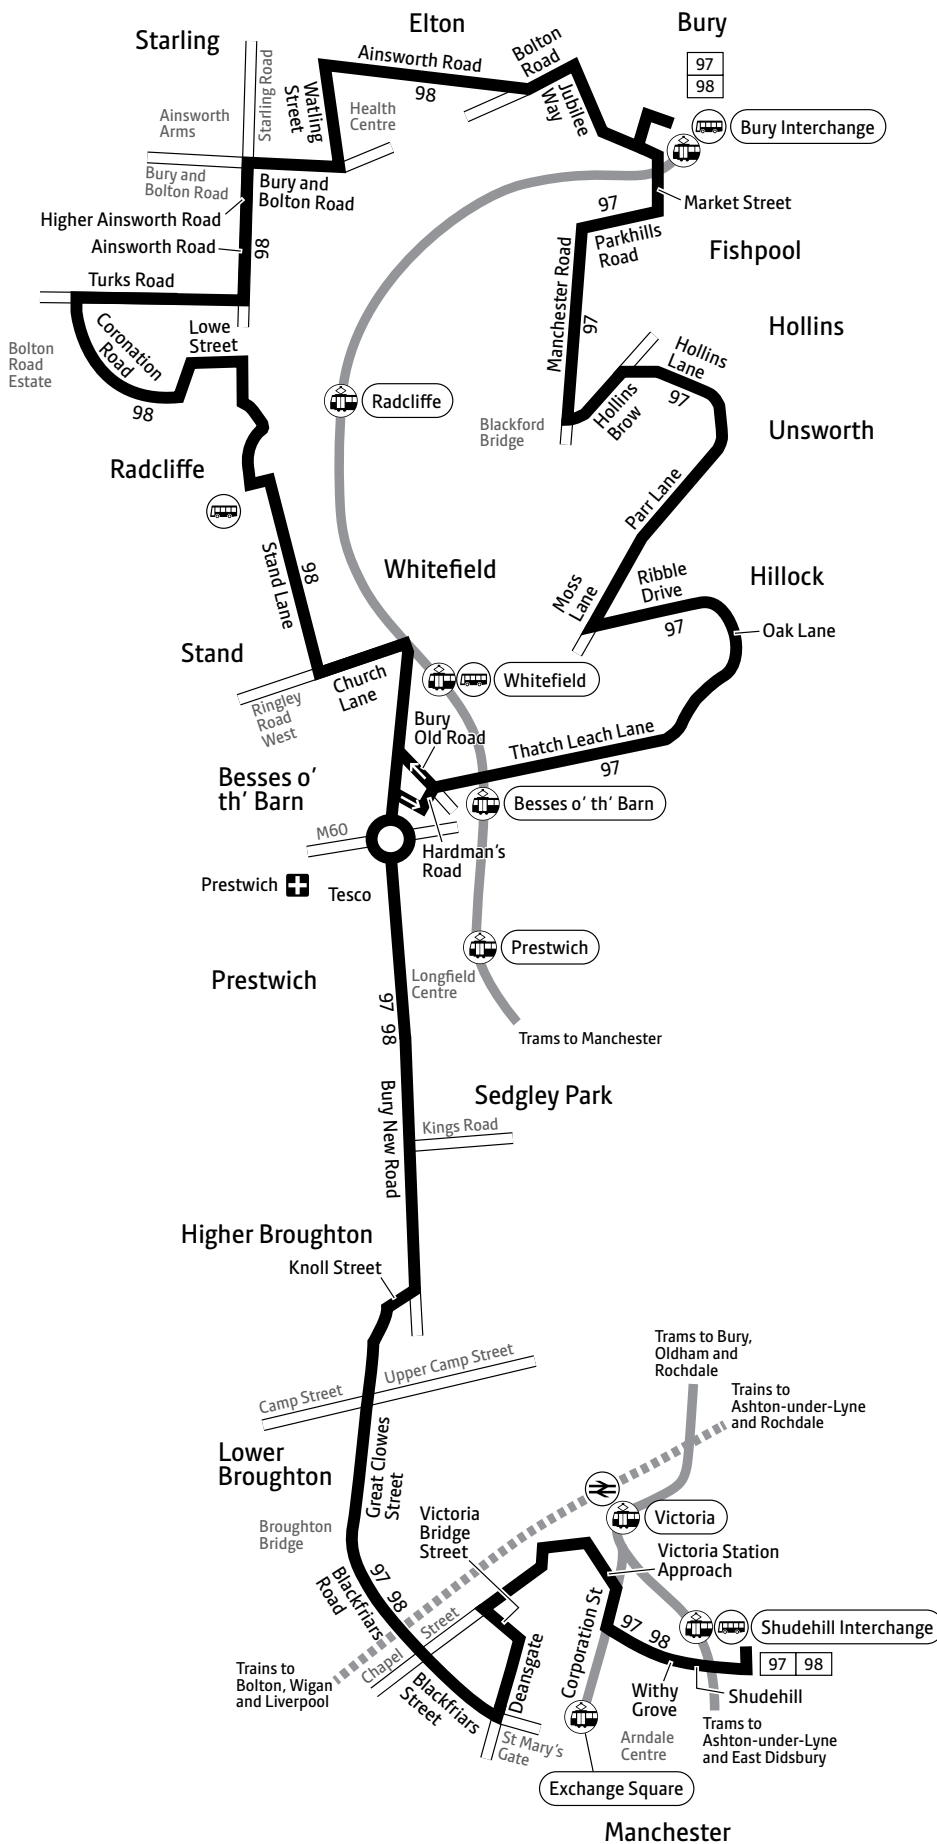

1. **Key**
2. Bus route
   - Train line
   - Tram line
   - Direction of travel
   - Bus station/connection point
   - Train station
   - Metrolink stop
   - Hospital
   - Terminus