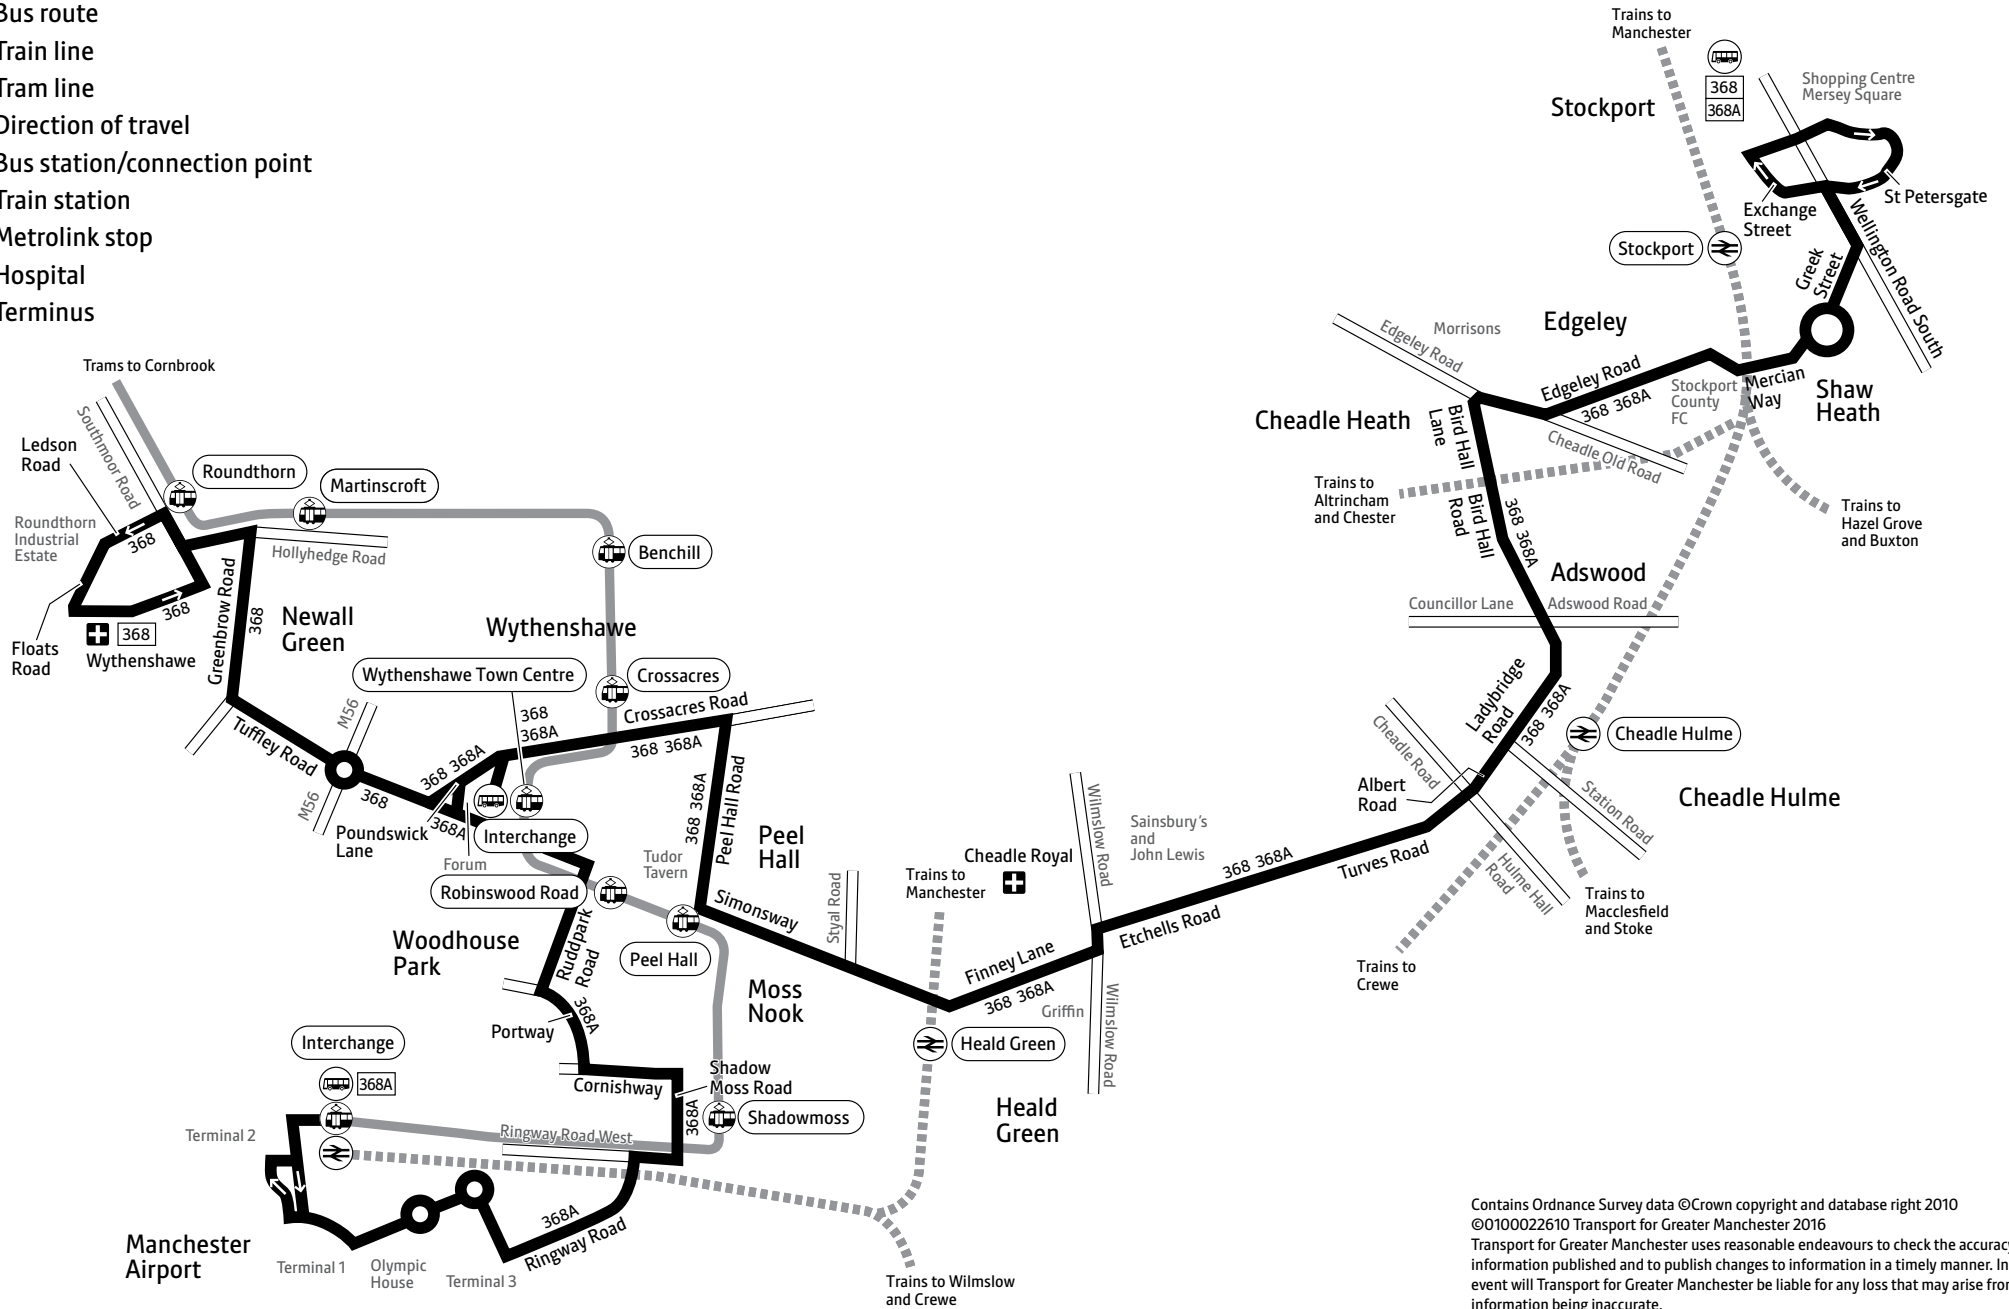

Summer times: Between mid July and early September, some timetables will be different, check www.tfgm.com/info for details

368 368A

Key

-  Bus route
-  Train line
-  Tram line
-  Direction of travel
-  Bus station/connection point
-  Train station
-  Metrolink stop
-  Hospital
-  Terminus