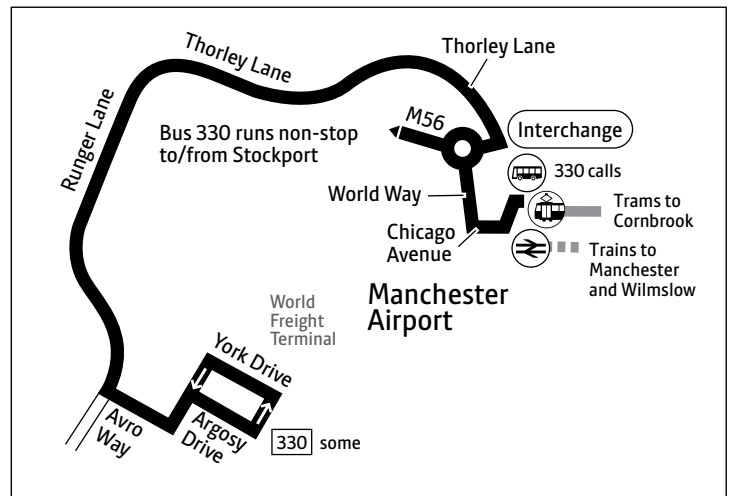

Bus 330 runs non-stop to/from Manchester Airport

Route between Manchester Airport Interchange and World Freight Terminal