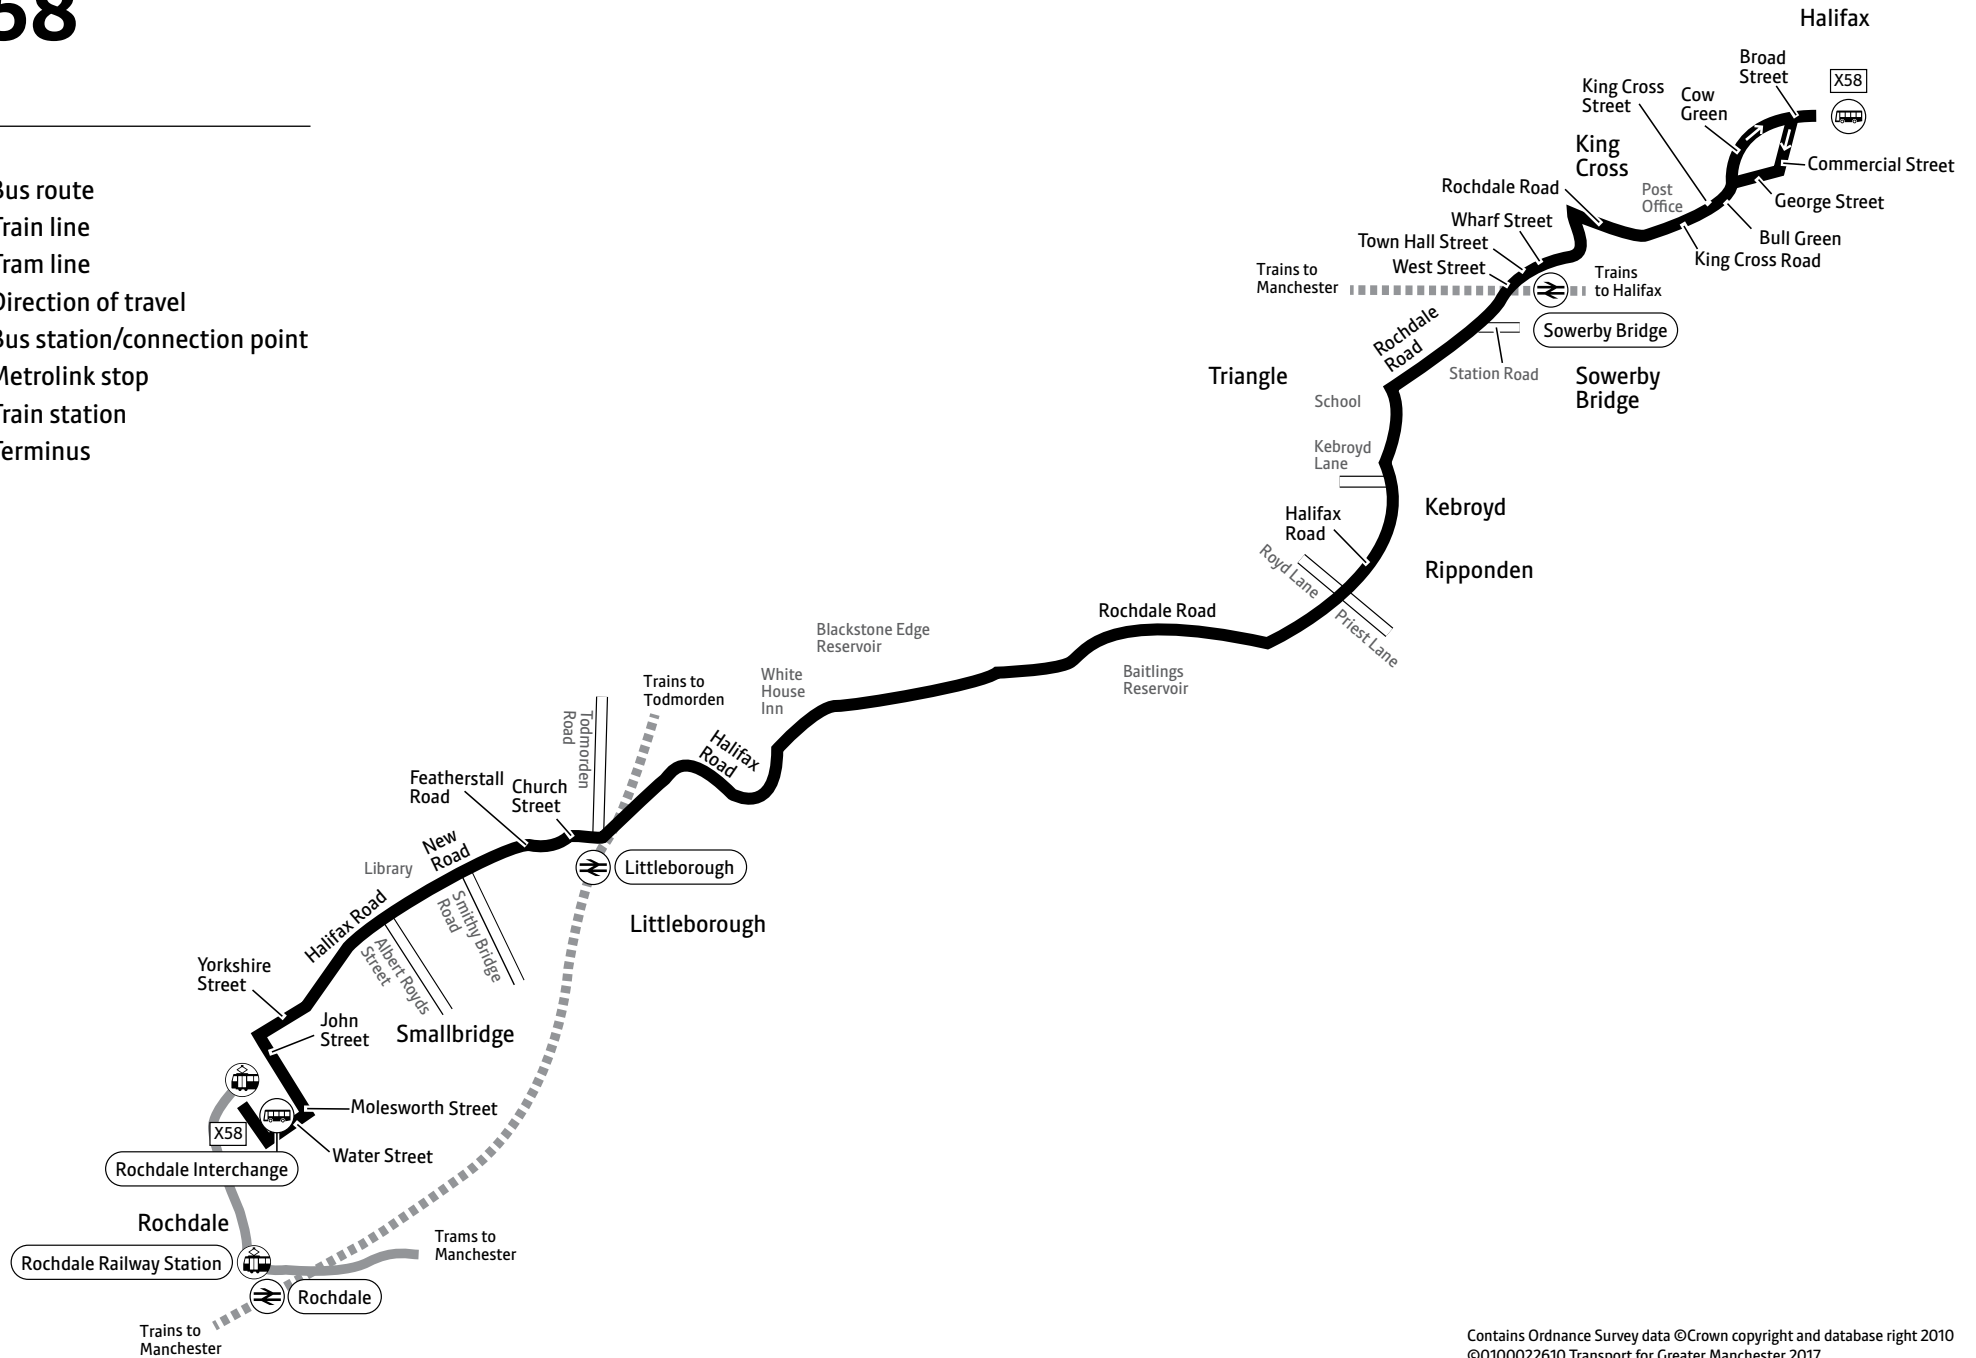

Using the 24 hour clock

Times are shown in four figures. The first two are the hour and the last two are the minutes.

0753 is 53 minutes past 7am

1953 is 53 minutes past 7pm

Operator details

Yorkshire Tiger

X58

Key

-  Bus route
-  Train line
-  Tram line
-  Direction of travel
-  Bus station/connection point
-  Metrolink stop
-  Train station
-  Terminus

Contains Ordnance Survey data ©Crown copyright and database right 2010
 ©0100022610 Transport for Greater Manchester 2017
 Transport for Greater Manchester uses reasonable endeavours to check the accuracy of information published and to publish changes to information in a timely manner. In no event will Transport for Greater Manchester be liable for any loss that may arise from this information being inaccurate.