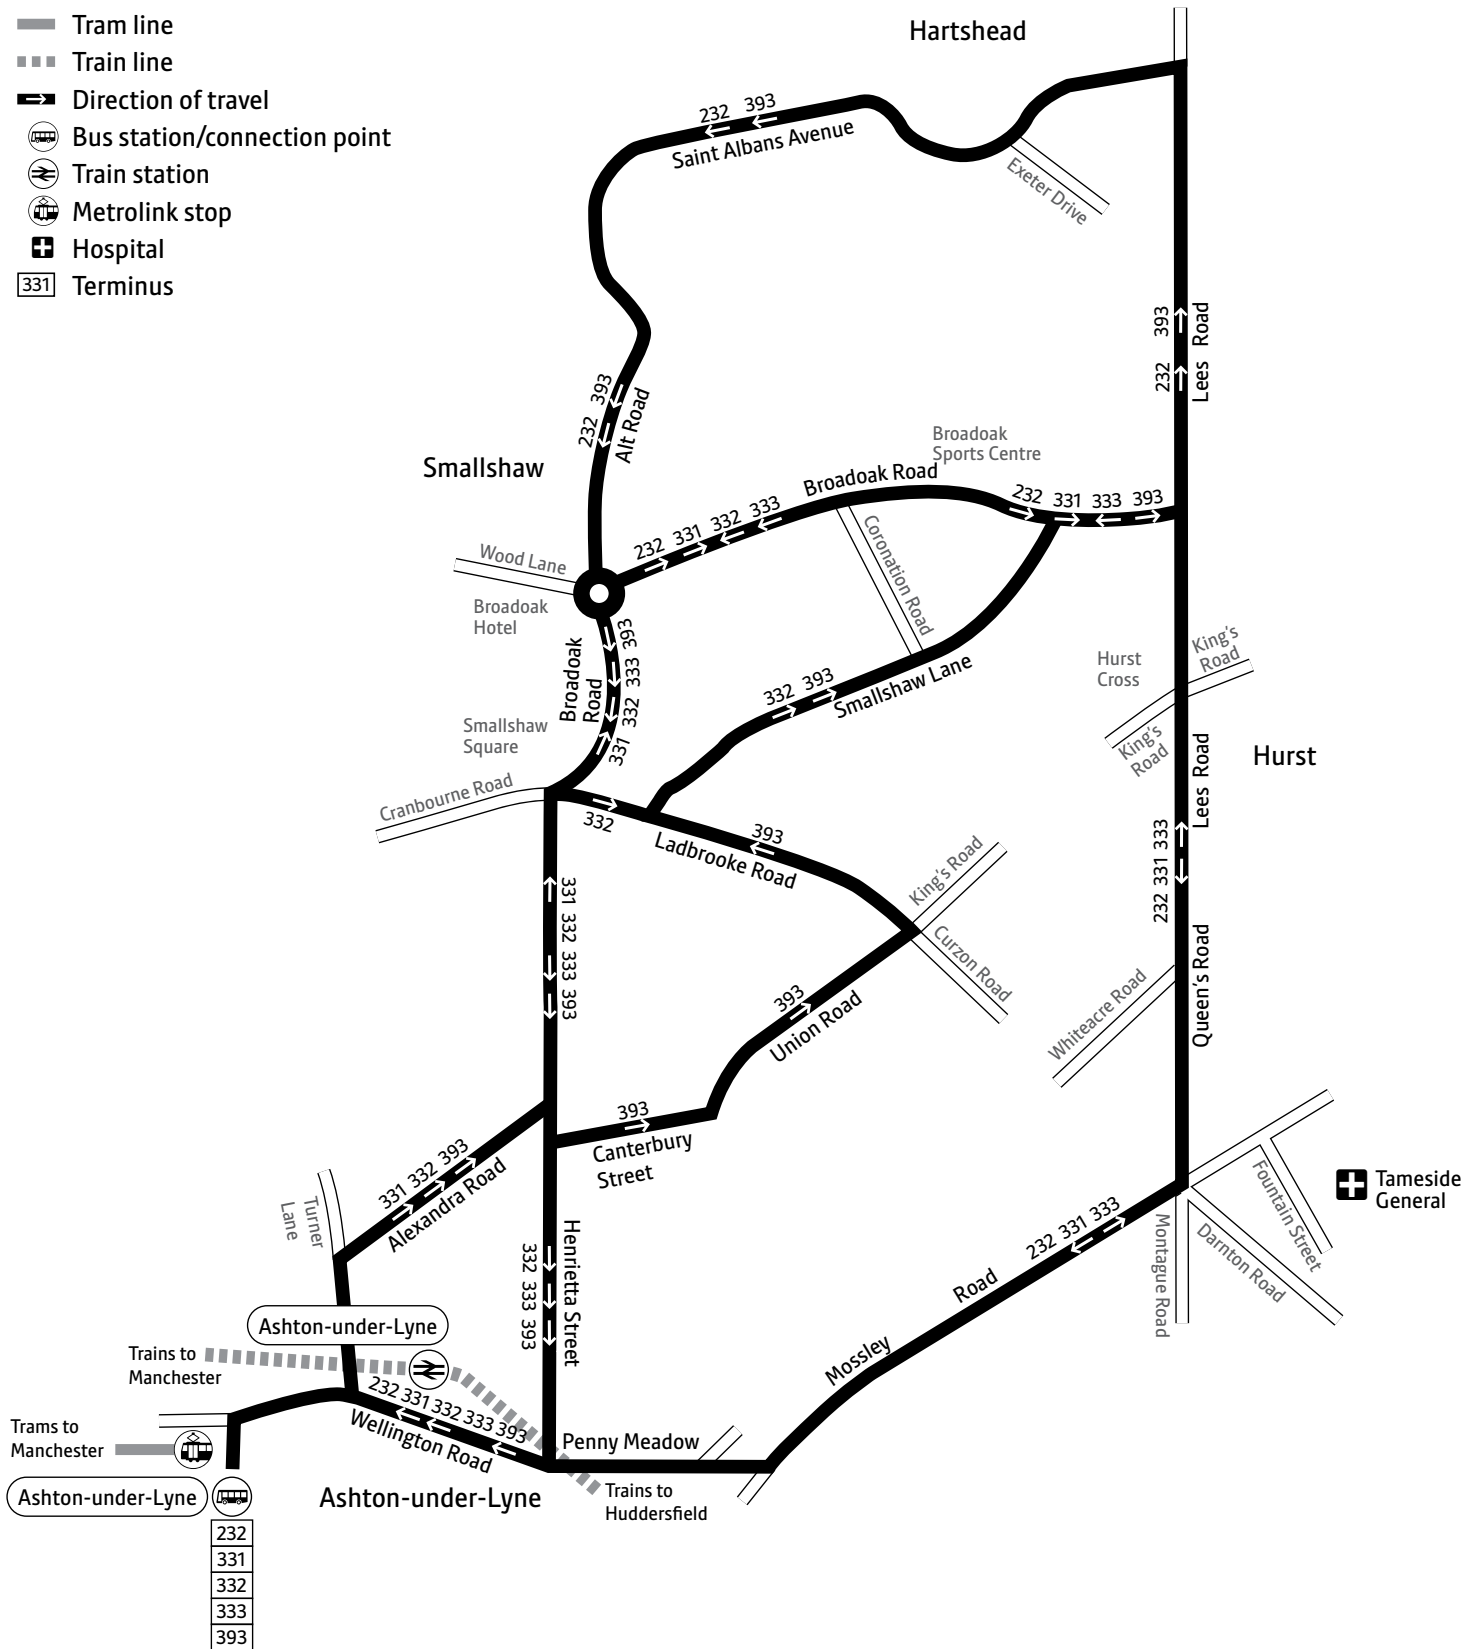

232 331 332 333 393

Key

- Bus route
- Tram line
- Train line
- Direction of travel
- Bus station/connection point
- Train station
- Metrolink stop
- Hospital
- Terminus