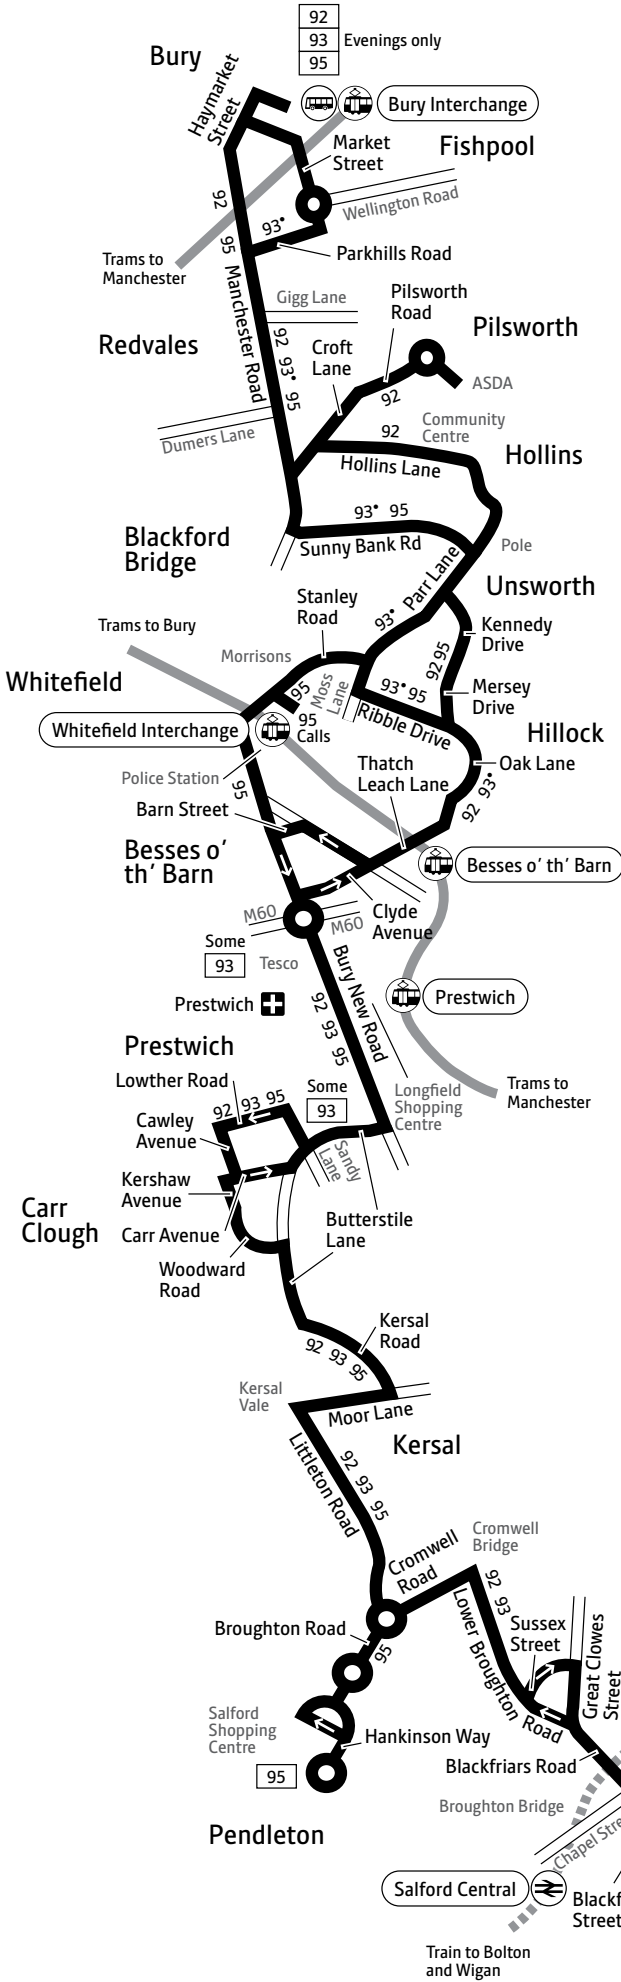

♿ – All bus 92 and 93 journeys are run using easy access buses. See inside front cover of this Bus Times leaflet for details

Continues after route plan

92 93 95

- Key**
- Bus route
 - Train line
 - Tram line
 - Direction of travel
 - Bus station/connection point
 - Train station
 - Metrolink stop
 - Hospital
 - 92 Terminus
 - Evenings only