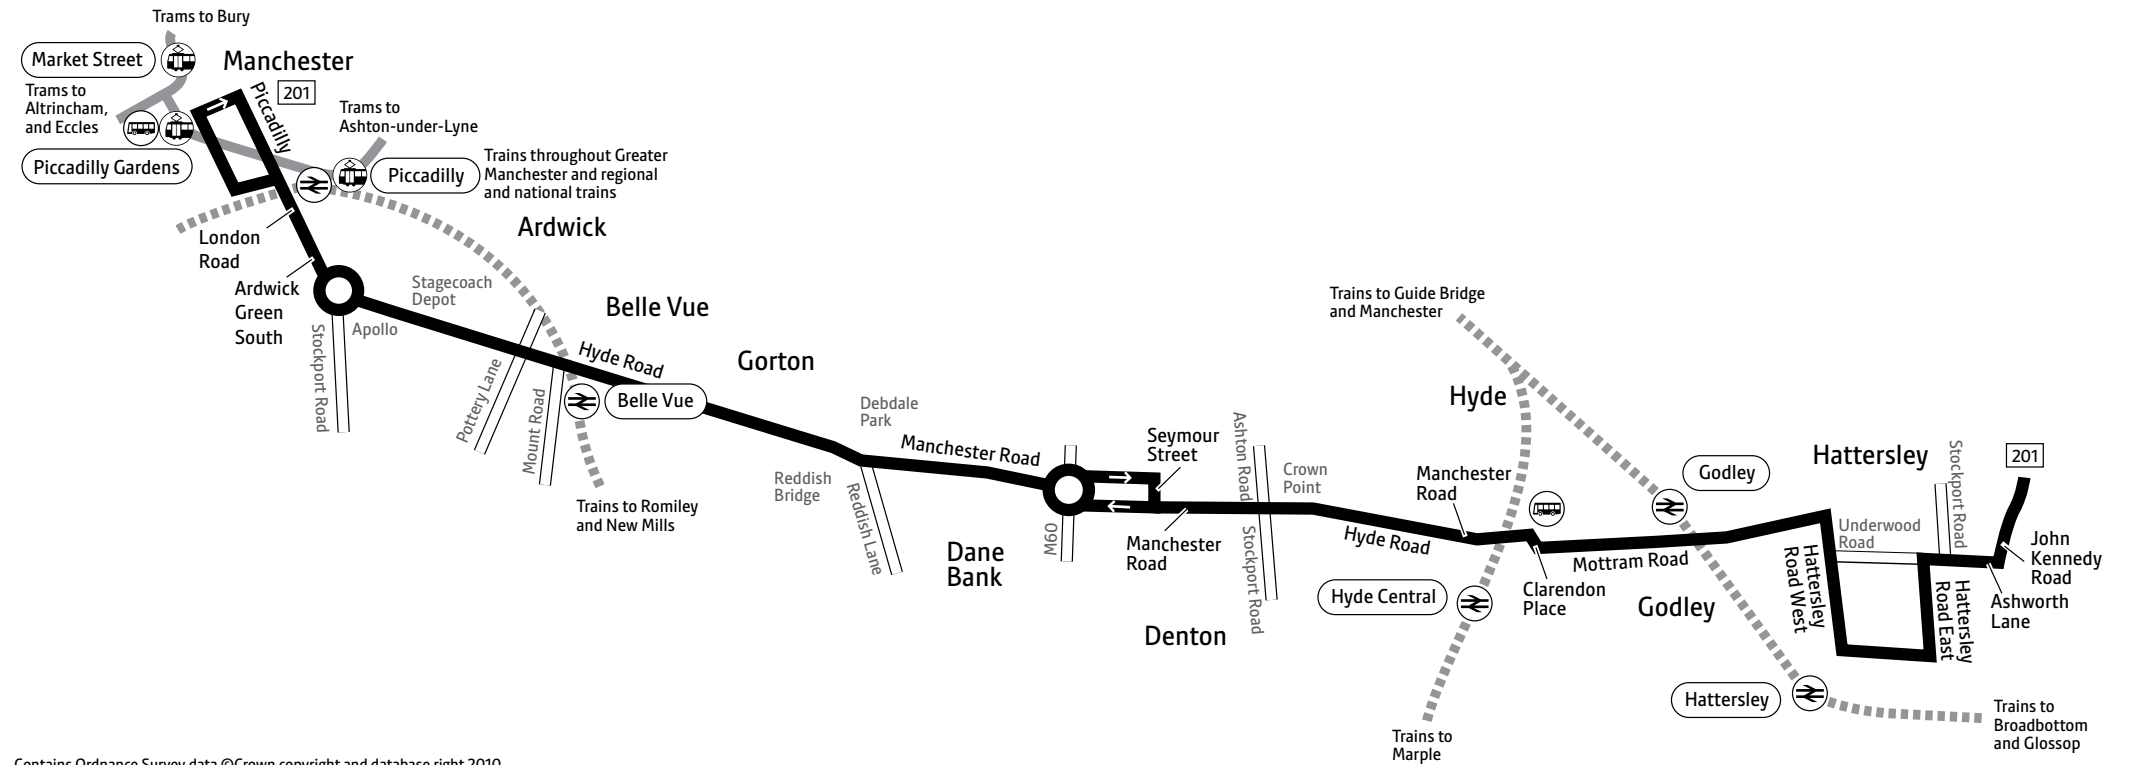

										F	F								
Hattersley, John Kennedy Road	1737	1749	1803	1820	1835	1850	1915	1945		2315									
Godley, Train Station	1749	1801	1815	1832	1847	1901	1925	1955	and	2325									
Hyde, Bus Station arr	1757	1808	1821	1838	1853	1906	1930	2000	every	2330									
Hyde, Bus Station dep	1800	1811	1824	1841	1856	1909	1933	2003	30	2333	0045	0145							
Denton, Crown Point	1810	1821	1833	1849	1903	1917	1941	2011	mins	2341	0050	0150							
Belle Vue	1825	1836	1846	1901	1914	1928	1952	2022	until	2352	0058	0158							
Hyde Road, Stagecoach Depot	1832	1842	1852	1906	1919	1933	1957	2027		2357	0101	0201							
Manchester, Piccadilly Gardens	1842	1852	1902	1916	1928	1942	2006	2036		0006	0105	0205							

F – Friday nights/Saturday mornings only

♿ – All bus 201 journeys are run using easy access buses. See inside front cover of this Bus Times leaflet for details

201

Key

-  Bus route
-  Train line
-  Tram line
-  Direction of travel
-  Bus station/connection point
-  Train station
-  Metrolink stop
-  Terminus