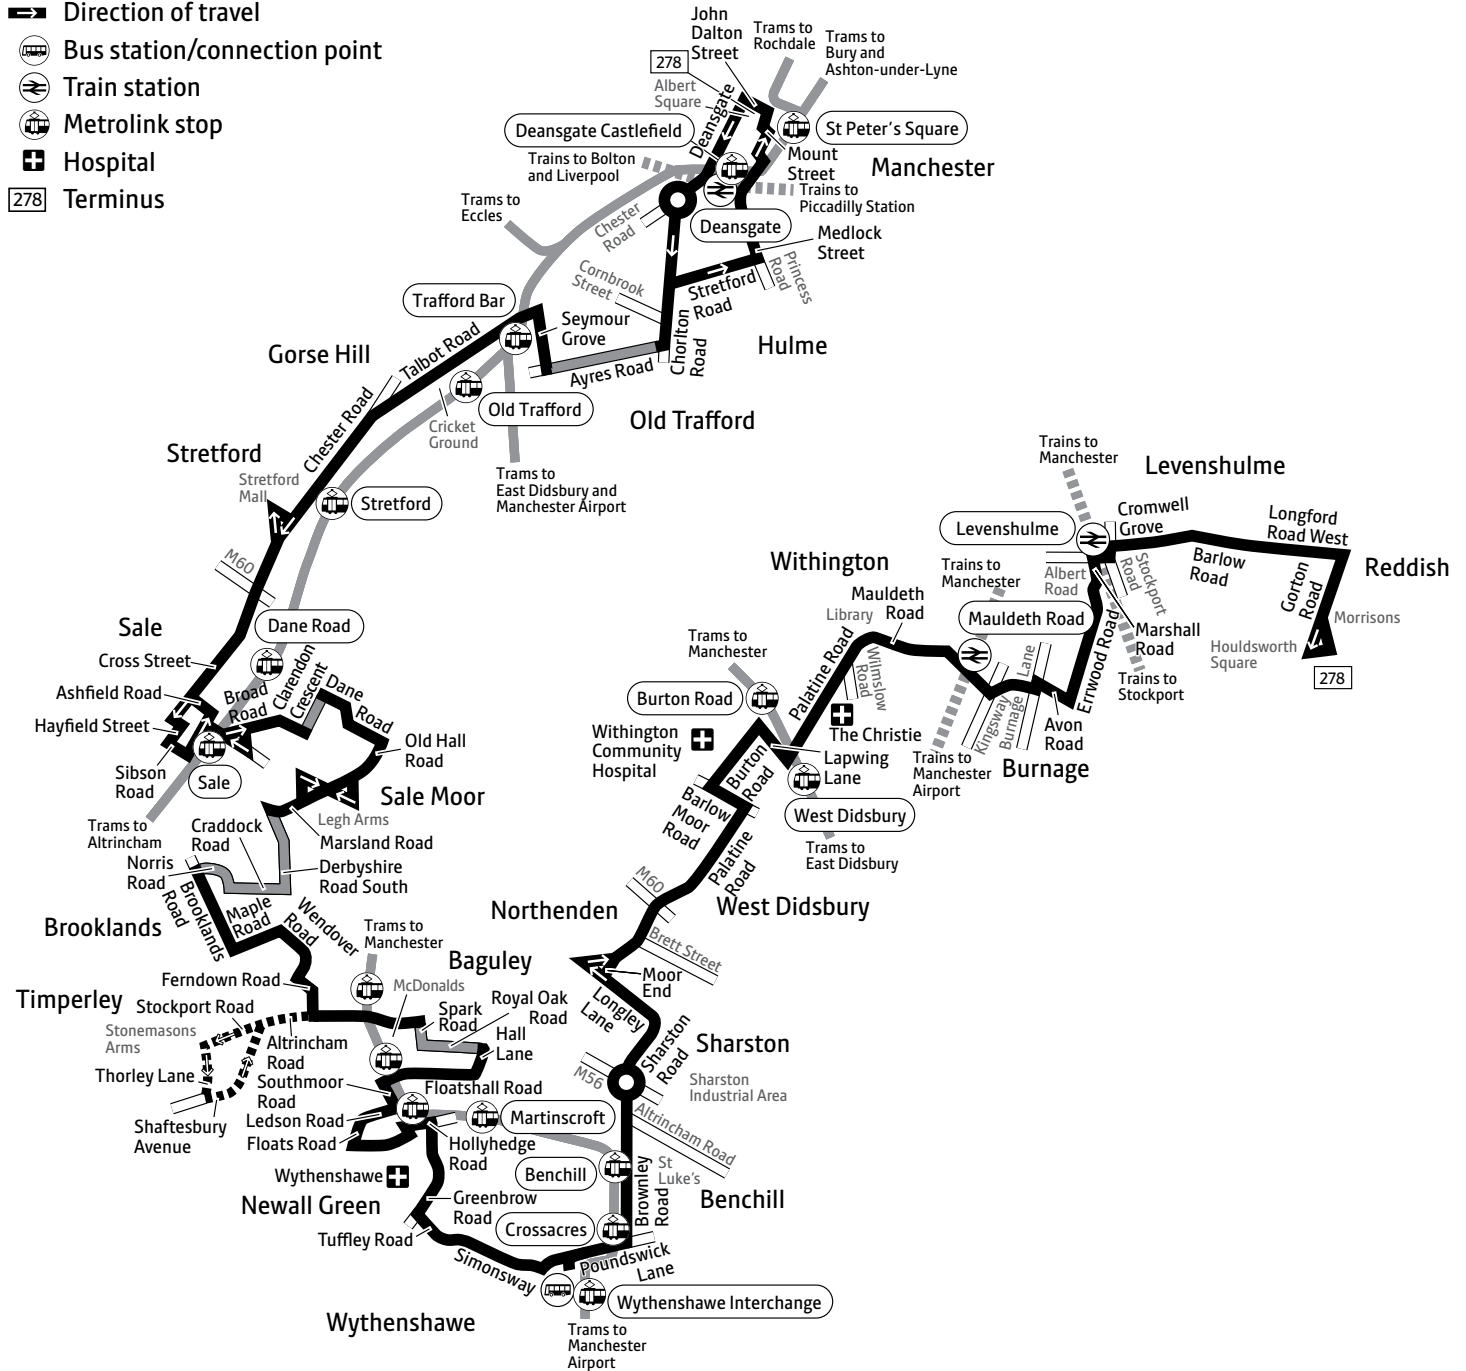

Key

- Bus route
- Manchester Community Transport journeys only
- Hail and ride: passengers can get on or off the bus wherever it is safe
- Train line
- Tram line
- Direction of travel
- Bus station/connection point
- Train station
- Metrolink stop
- Hospital
- Terminus