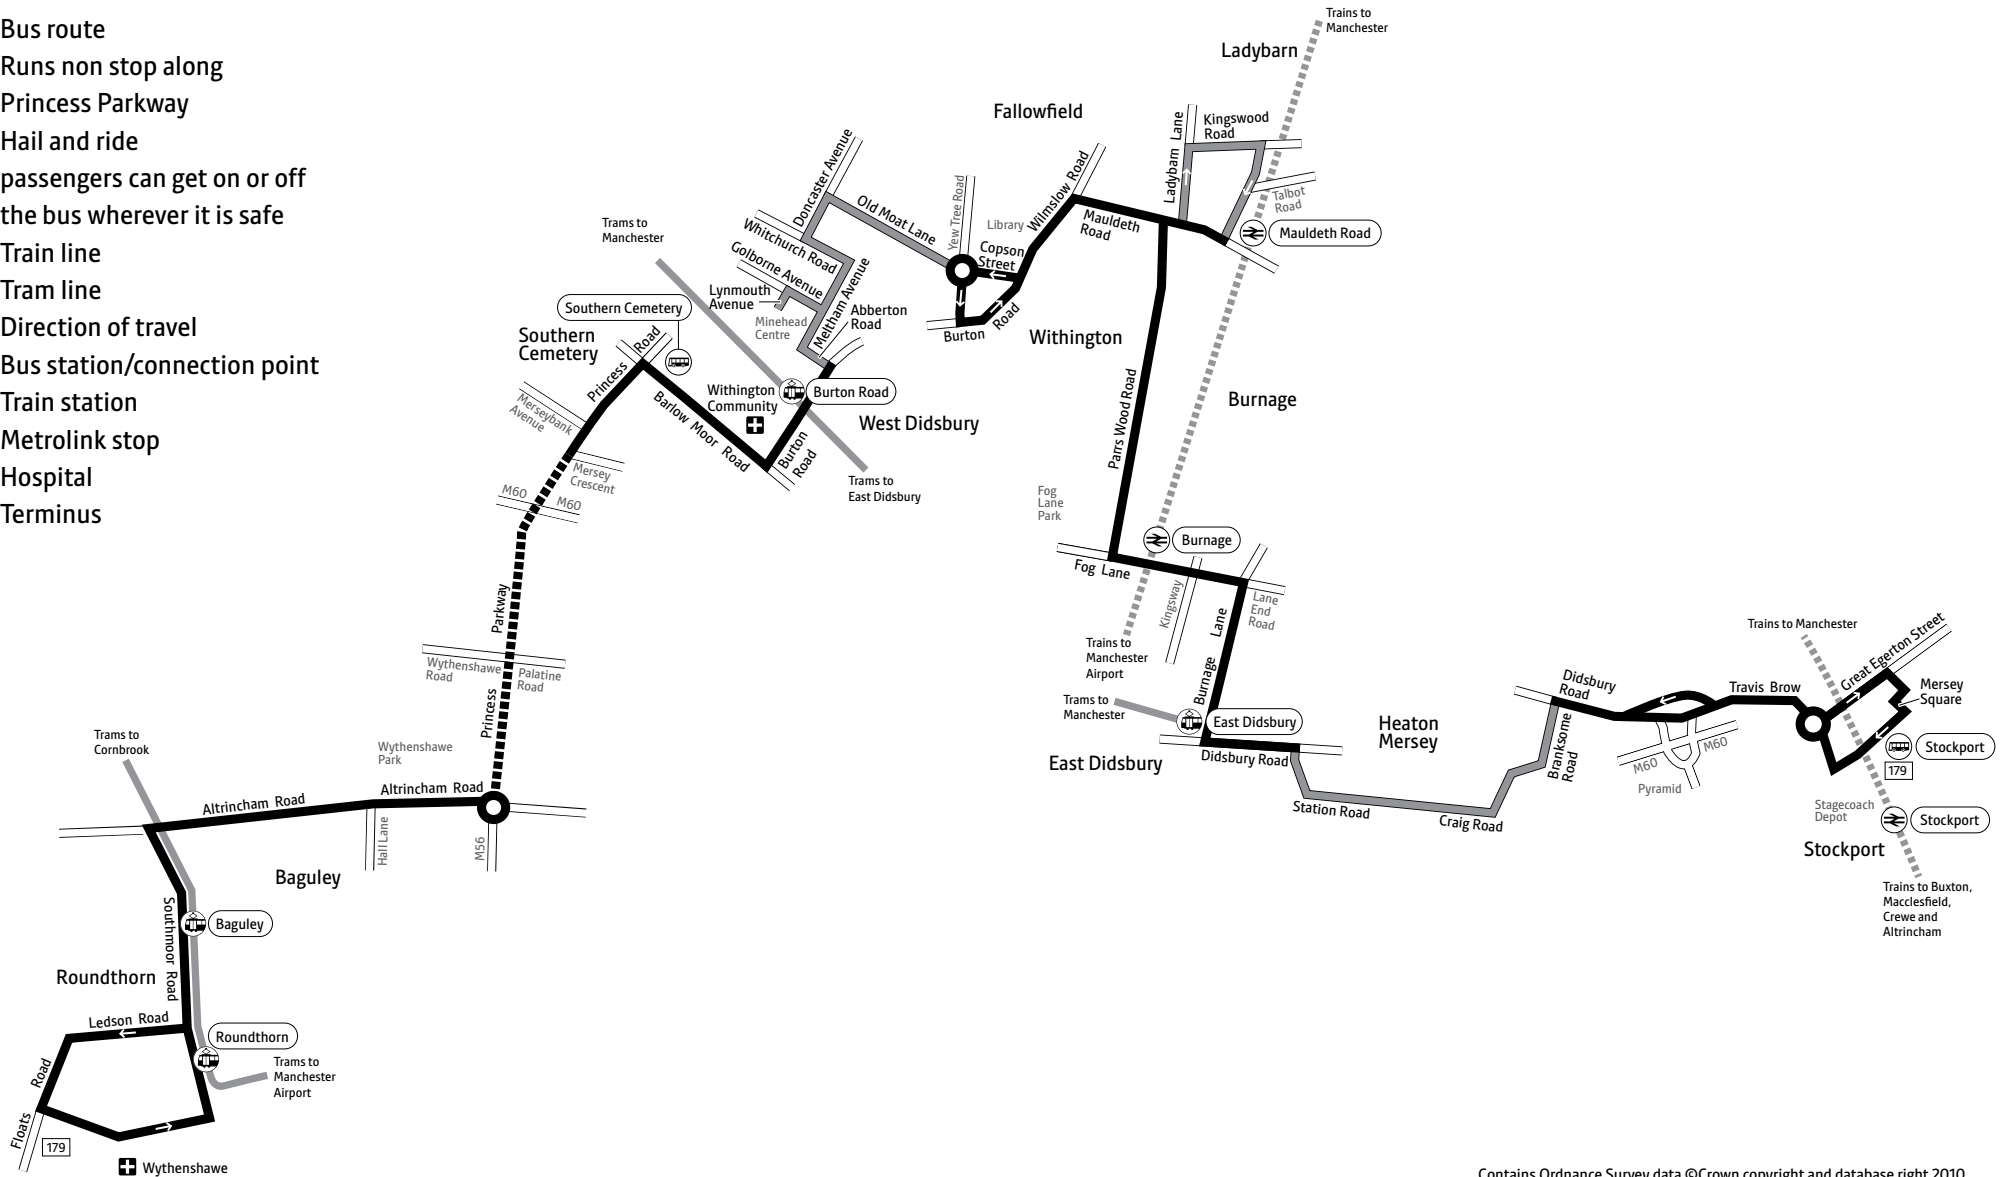

## Key

-  Bus route
-  Runs non stop along Princess Parkway
-  Hail and ride passengers can get on or off the bus wherever it is safe
-  Train line
-  Tram line
-  Direction of travel
-  Bus station/connection point
-  Train station
-  Metrolink stop
-  Hospital
-  Terminus