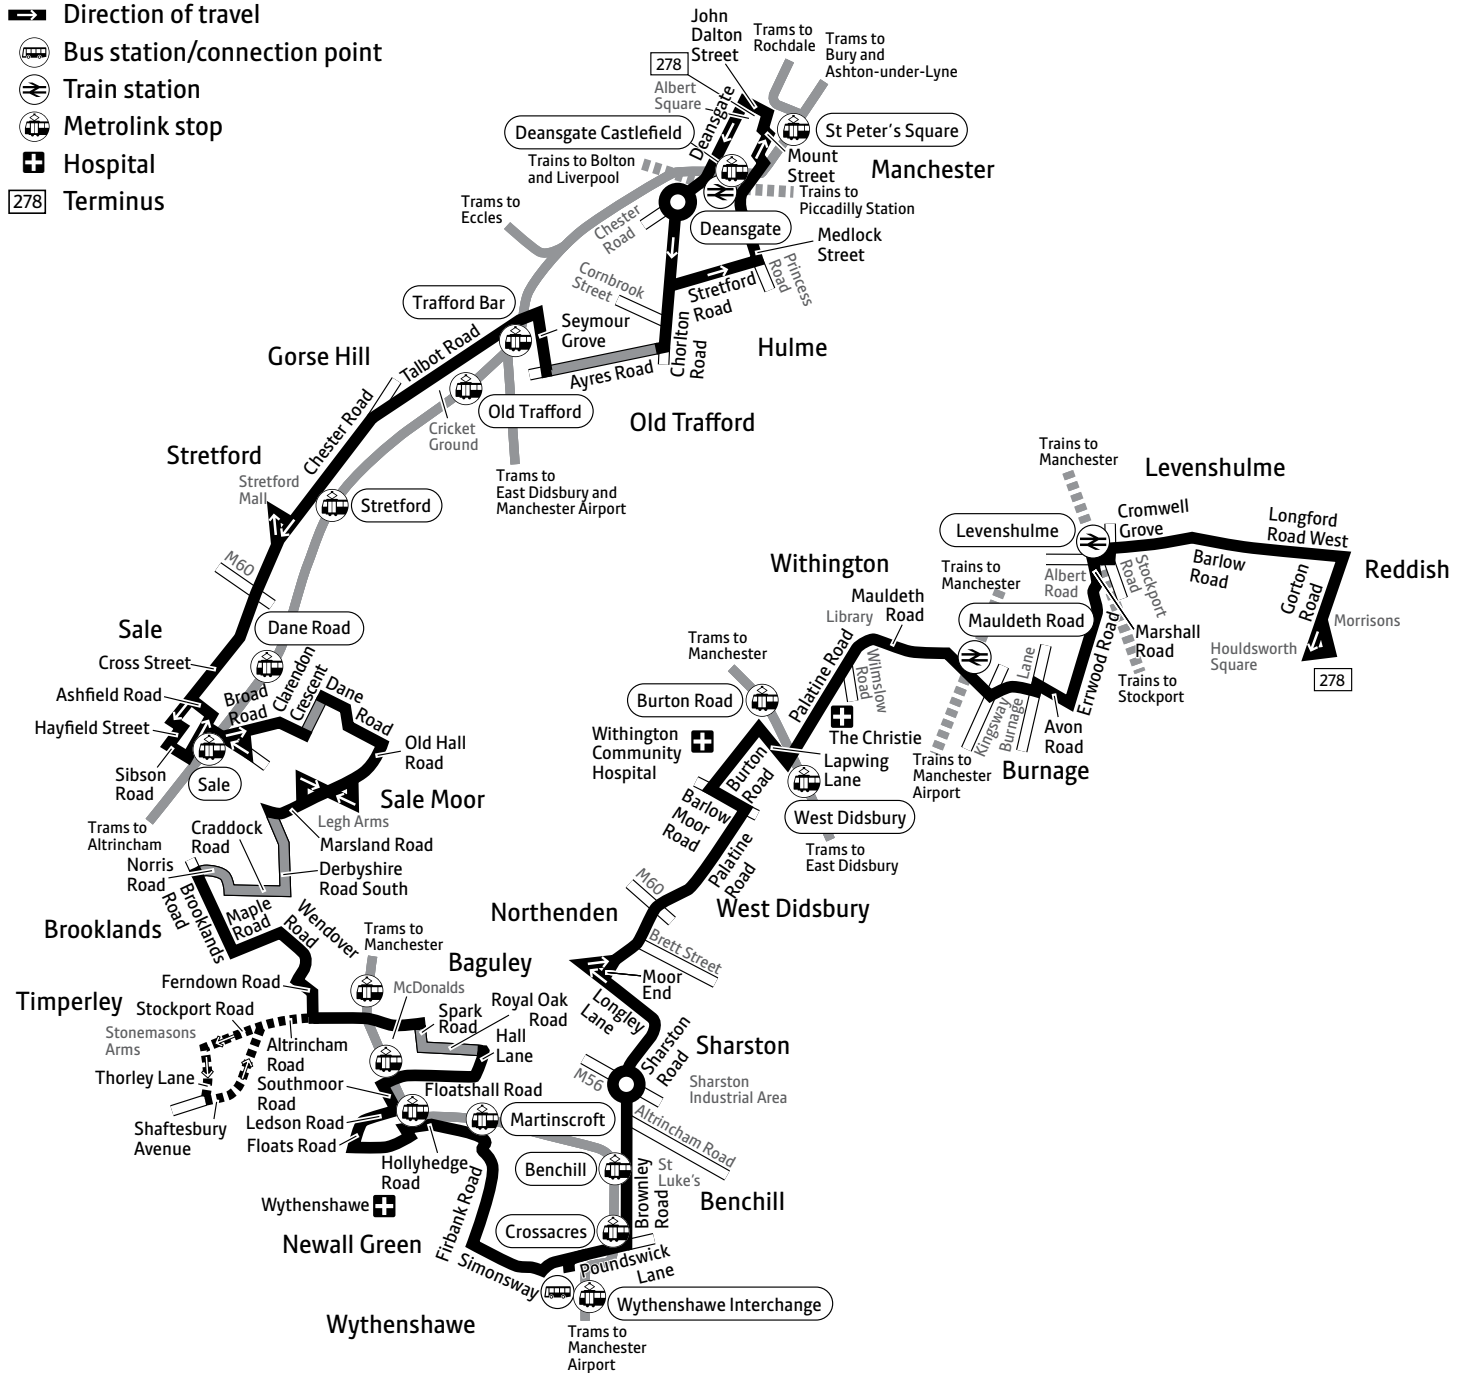

Key

-  Bus route
-  Manchester Community Transport journeys only
-  Hail and ride: passengers can get on or off the bus wherever it is safe
-  Train line
-  Tram line
-  Direction of travel
-  Bus station/connection point
-  Train station
-  Metrolink stop
-  Hospital
-  Terminus