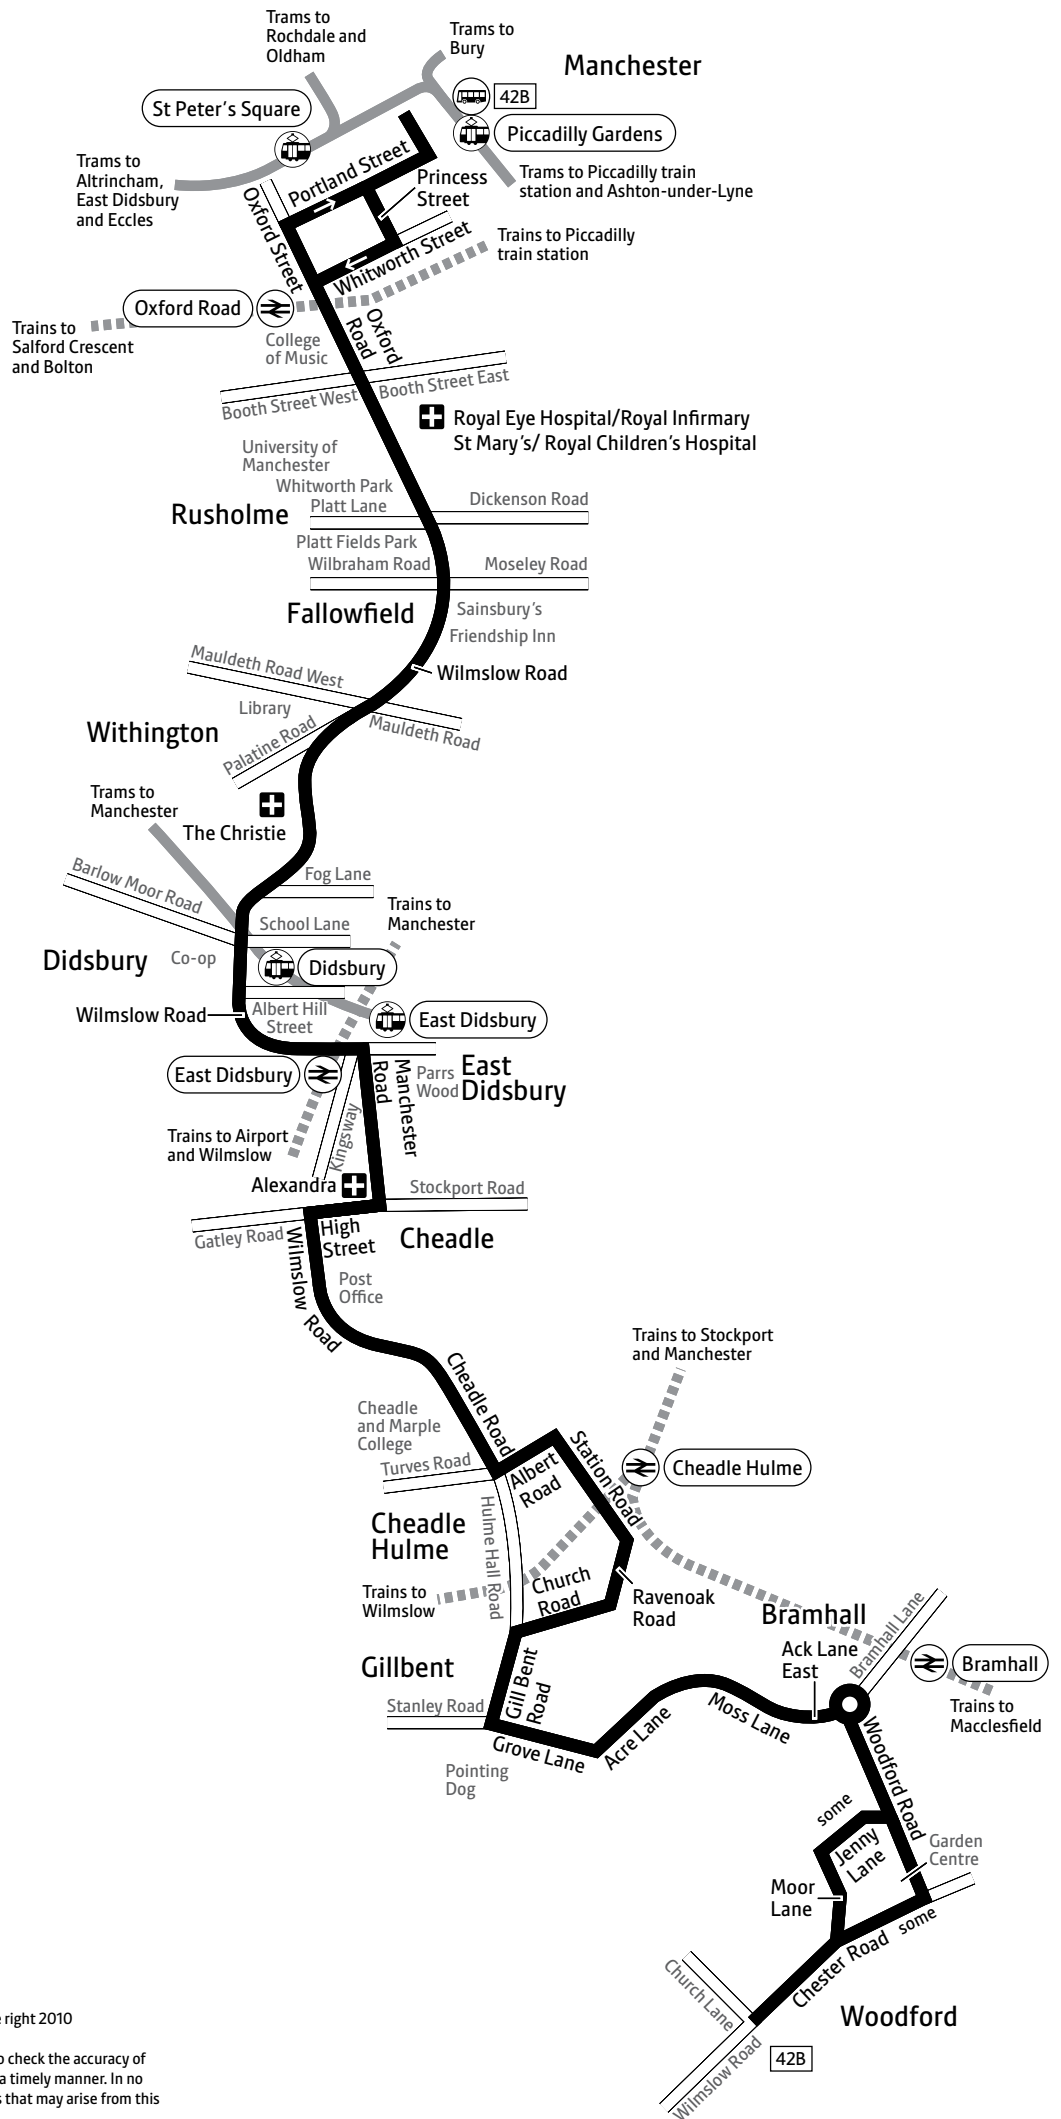

42B

Key

- Bus route
- Train line
- Tram line
- Direction of travel
- Bus station/connection point
- Train station
- Metrolink stop
- Hospital
- Terminus