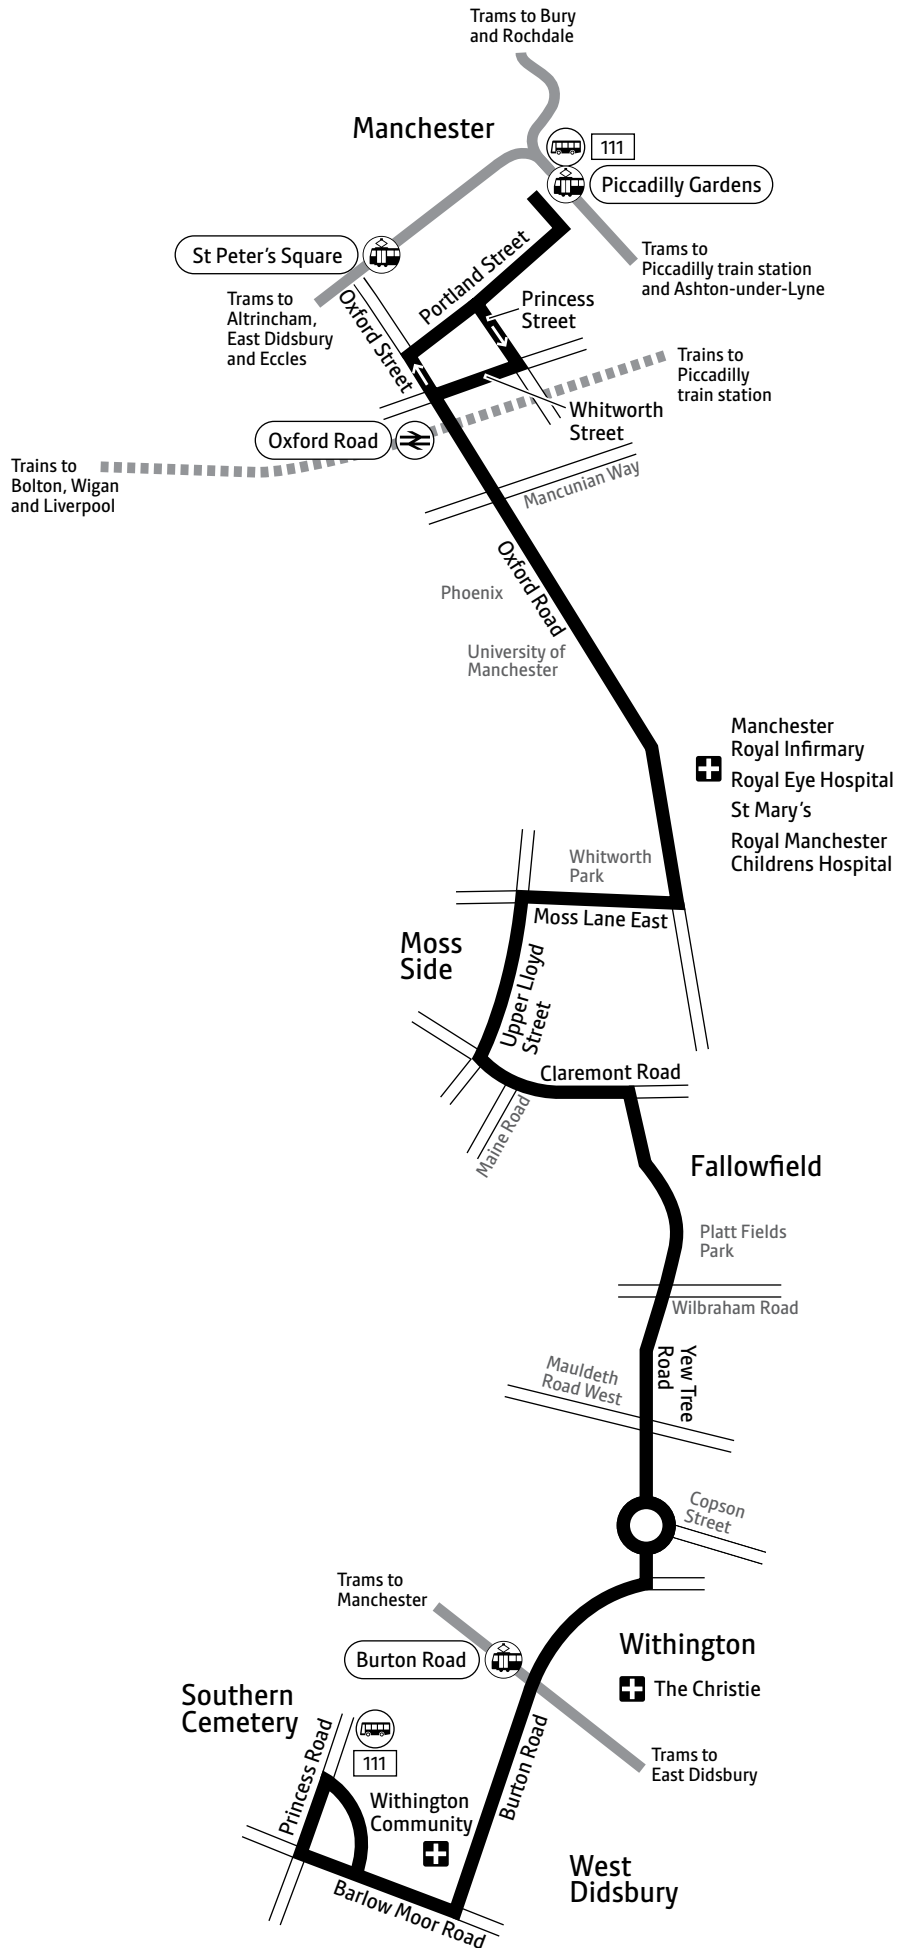

Key

- Bus route
- Train line
- Tram line
- Direction of travel
- Bus station/connection point
- Train station
- Metrolink stop
- Hospital
- Terminus