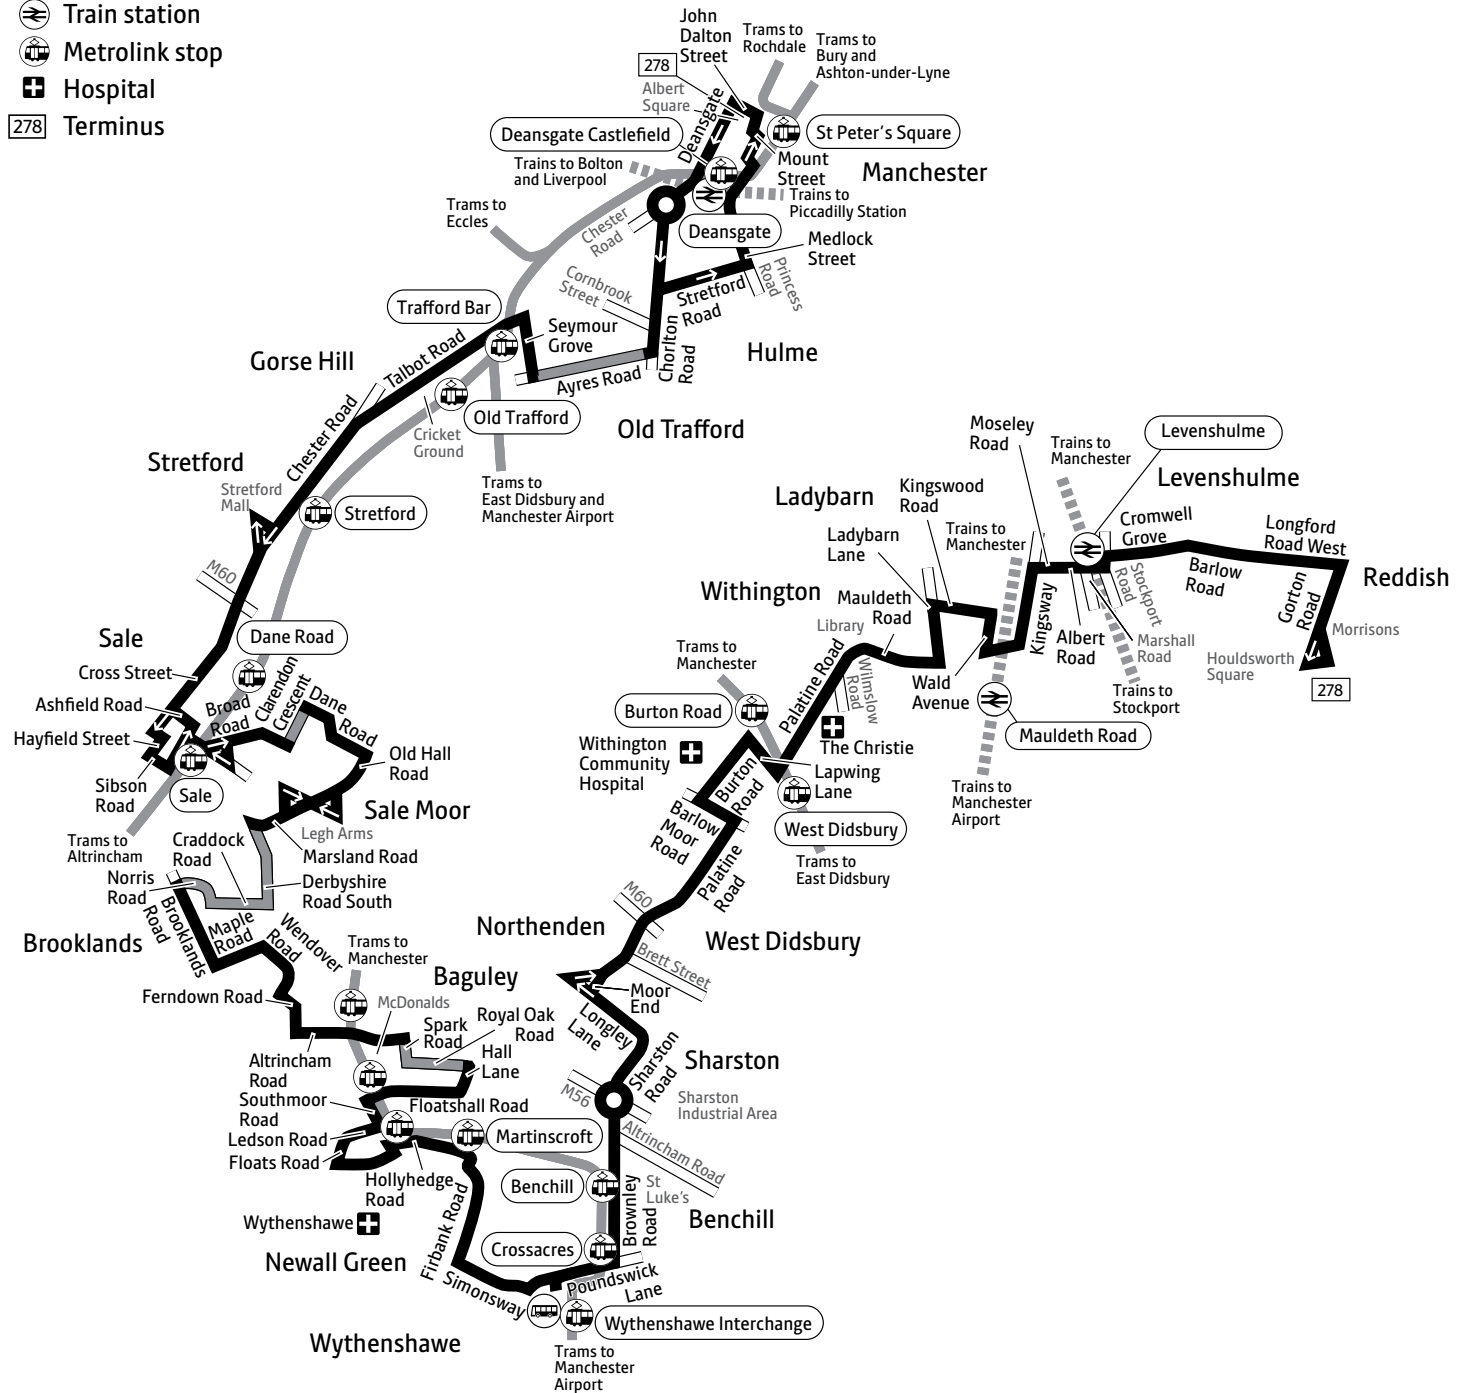

## Key

-  Bus route
-  Hail and ride:  
passengers can get on or off  
the bus wherever it is safe
-  Train line
-  Tram line
-  Direction of travel
-  Bus station/connection point
-  Train station
-  Metrolink stop
-  Hospital
-  Terminus

**Sundays and public holidays (except Christmas and New Year period)**

Manchester, Albert Square	1002	1202	1402	1602	1802					
Chorlton Road/Cornbrook Street	1012	1212	1412	1612	1812					
Old Trafford, Trafford Bar	1018	1218	1418	1618	1818					
Stretford Mall	1025	1225	1425	1625	1825					
Sale, Metrolink Stop	1035	1235	1435	1635	1835					
Sale Moor, Legh Arms	1042	1242	1442	1642	1842					
Brooklands, Wendover Road	1049	1249	1449	1649	1849					
Baguley, McDonalds	1059	1259	1459	1659	1859					