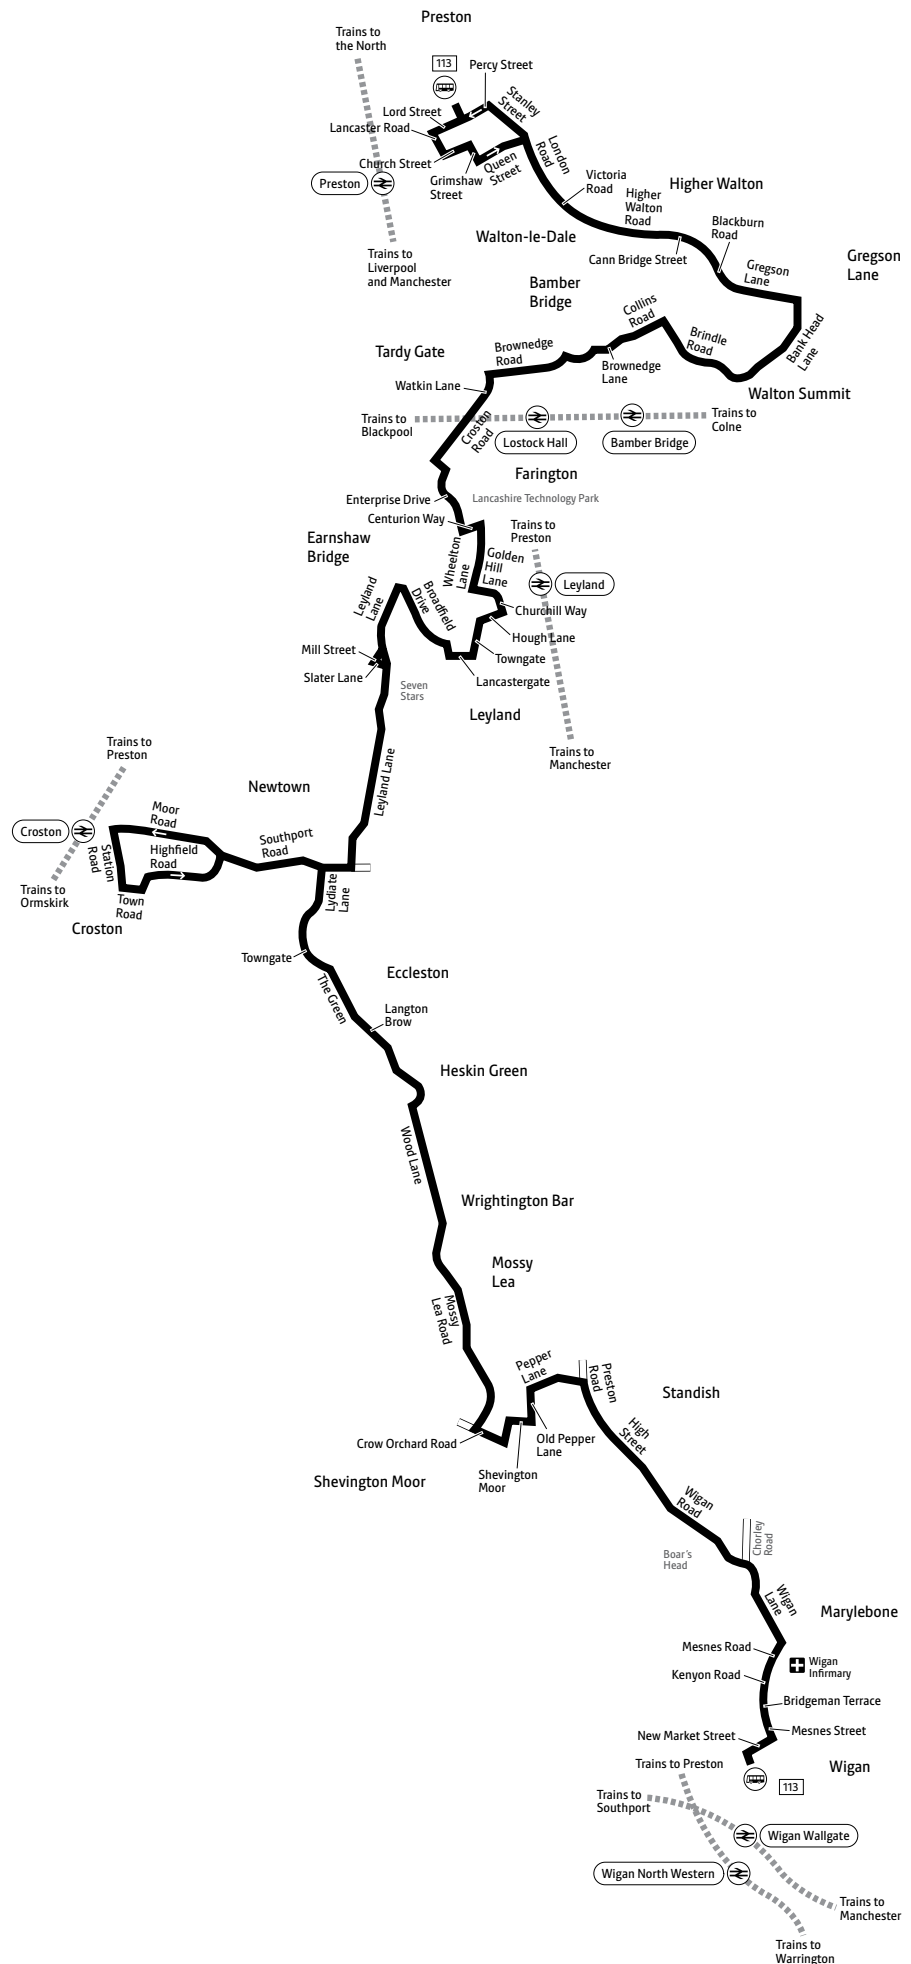

Key

- Bus route
- Train line
- Direction of travel
- Bus station/connection point
- Train station
- Hospital
- Terminus

Wigan Bus Station

Wigan Bus Station closed for redevelopment on 31 July 2017. While the bus station is closed, bus services will be maintained from stops in the town centre. Further information is available at bus stops in the town centre or as follows:

Email:
wiganbusstation@tfgm.com
Phone:
0161 244 1000
Website:
www.tfgm.com/interchanges/wigan