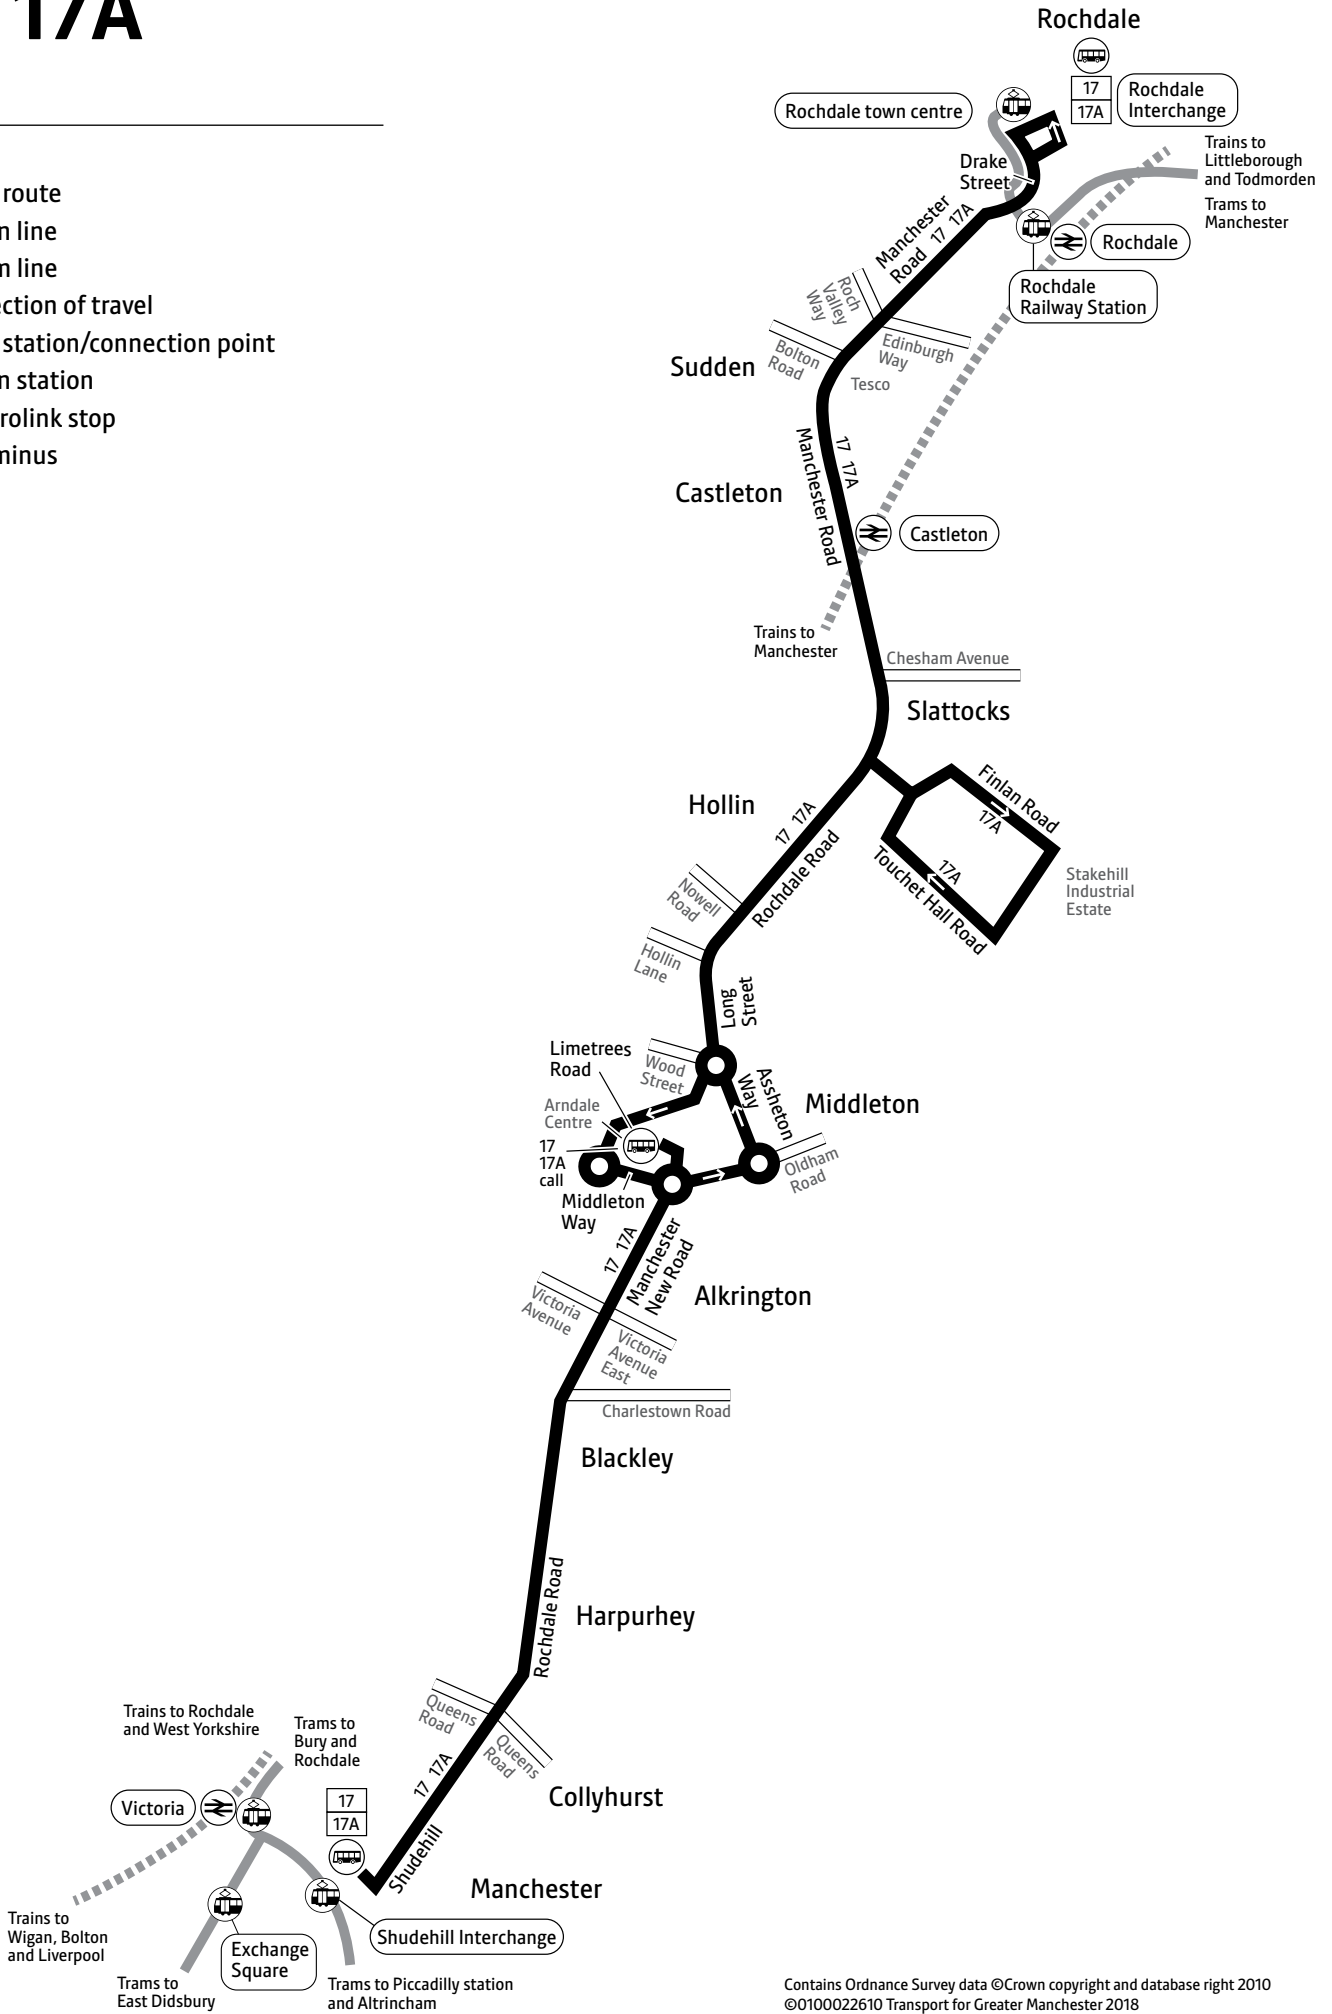

17 17A

Key

- Bus route
- Train line
- Tram line
- Direction of travel
- Bus station/connection point
- Train station
- Metrolink stop
- Terminus

Contains Ordnance Survey data ©Crown copyright and database right 2010
©0100022610 Transport for Greater Manchester 2018
Transport for Greater Manchester uses reasonable endeavours to check the accuracy of information published and to publish changes to information in a timely manner. In no event will Transport for Greater Manchester be liable for any loss that may arise from this information being inaccurate.