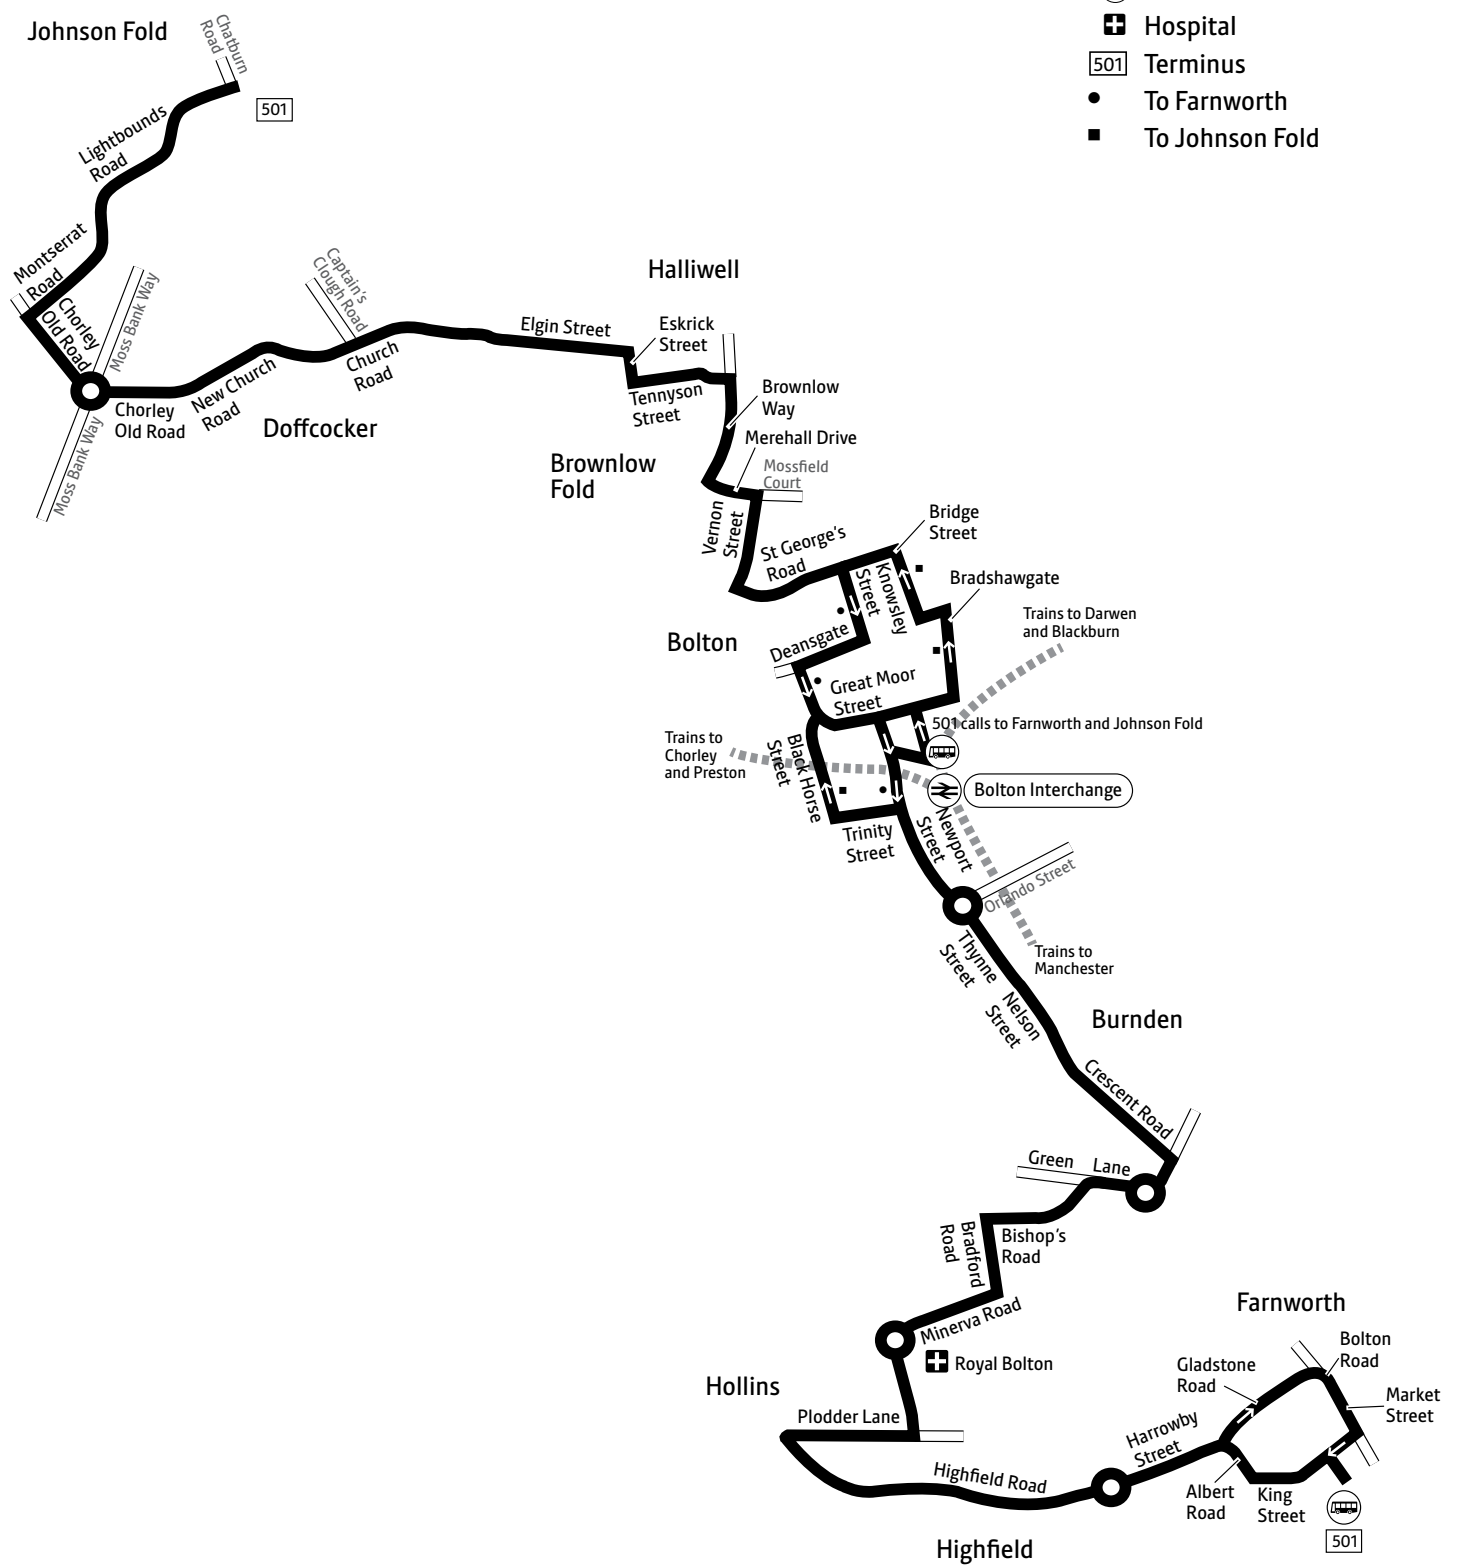

501

1. **Key**
2. Bus route
   - Train line
   - Direction of travel
   - Bus station/connection point
   - Train station
   - Hospital
   - Terminus
   - To Farnworth
   - To Johnson Fold

Contains Ordnance Survey data ©Crown copyright and database right 2010
©0100022610 Transport for Greater Manchester 2018
Transport for Greater Manchester uses reasonable endeavours to check the accuracy of information published and to publish changes to information in a timely manner. In no event will Transport for Greater Manchester be liable for any loss that may arise from this information being inaccurate.