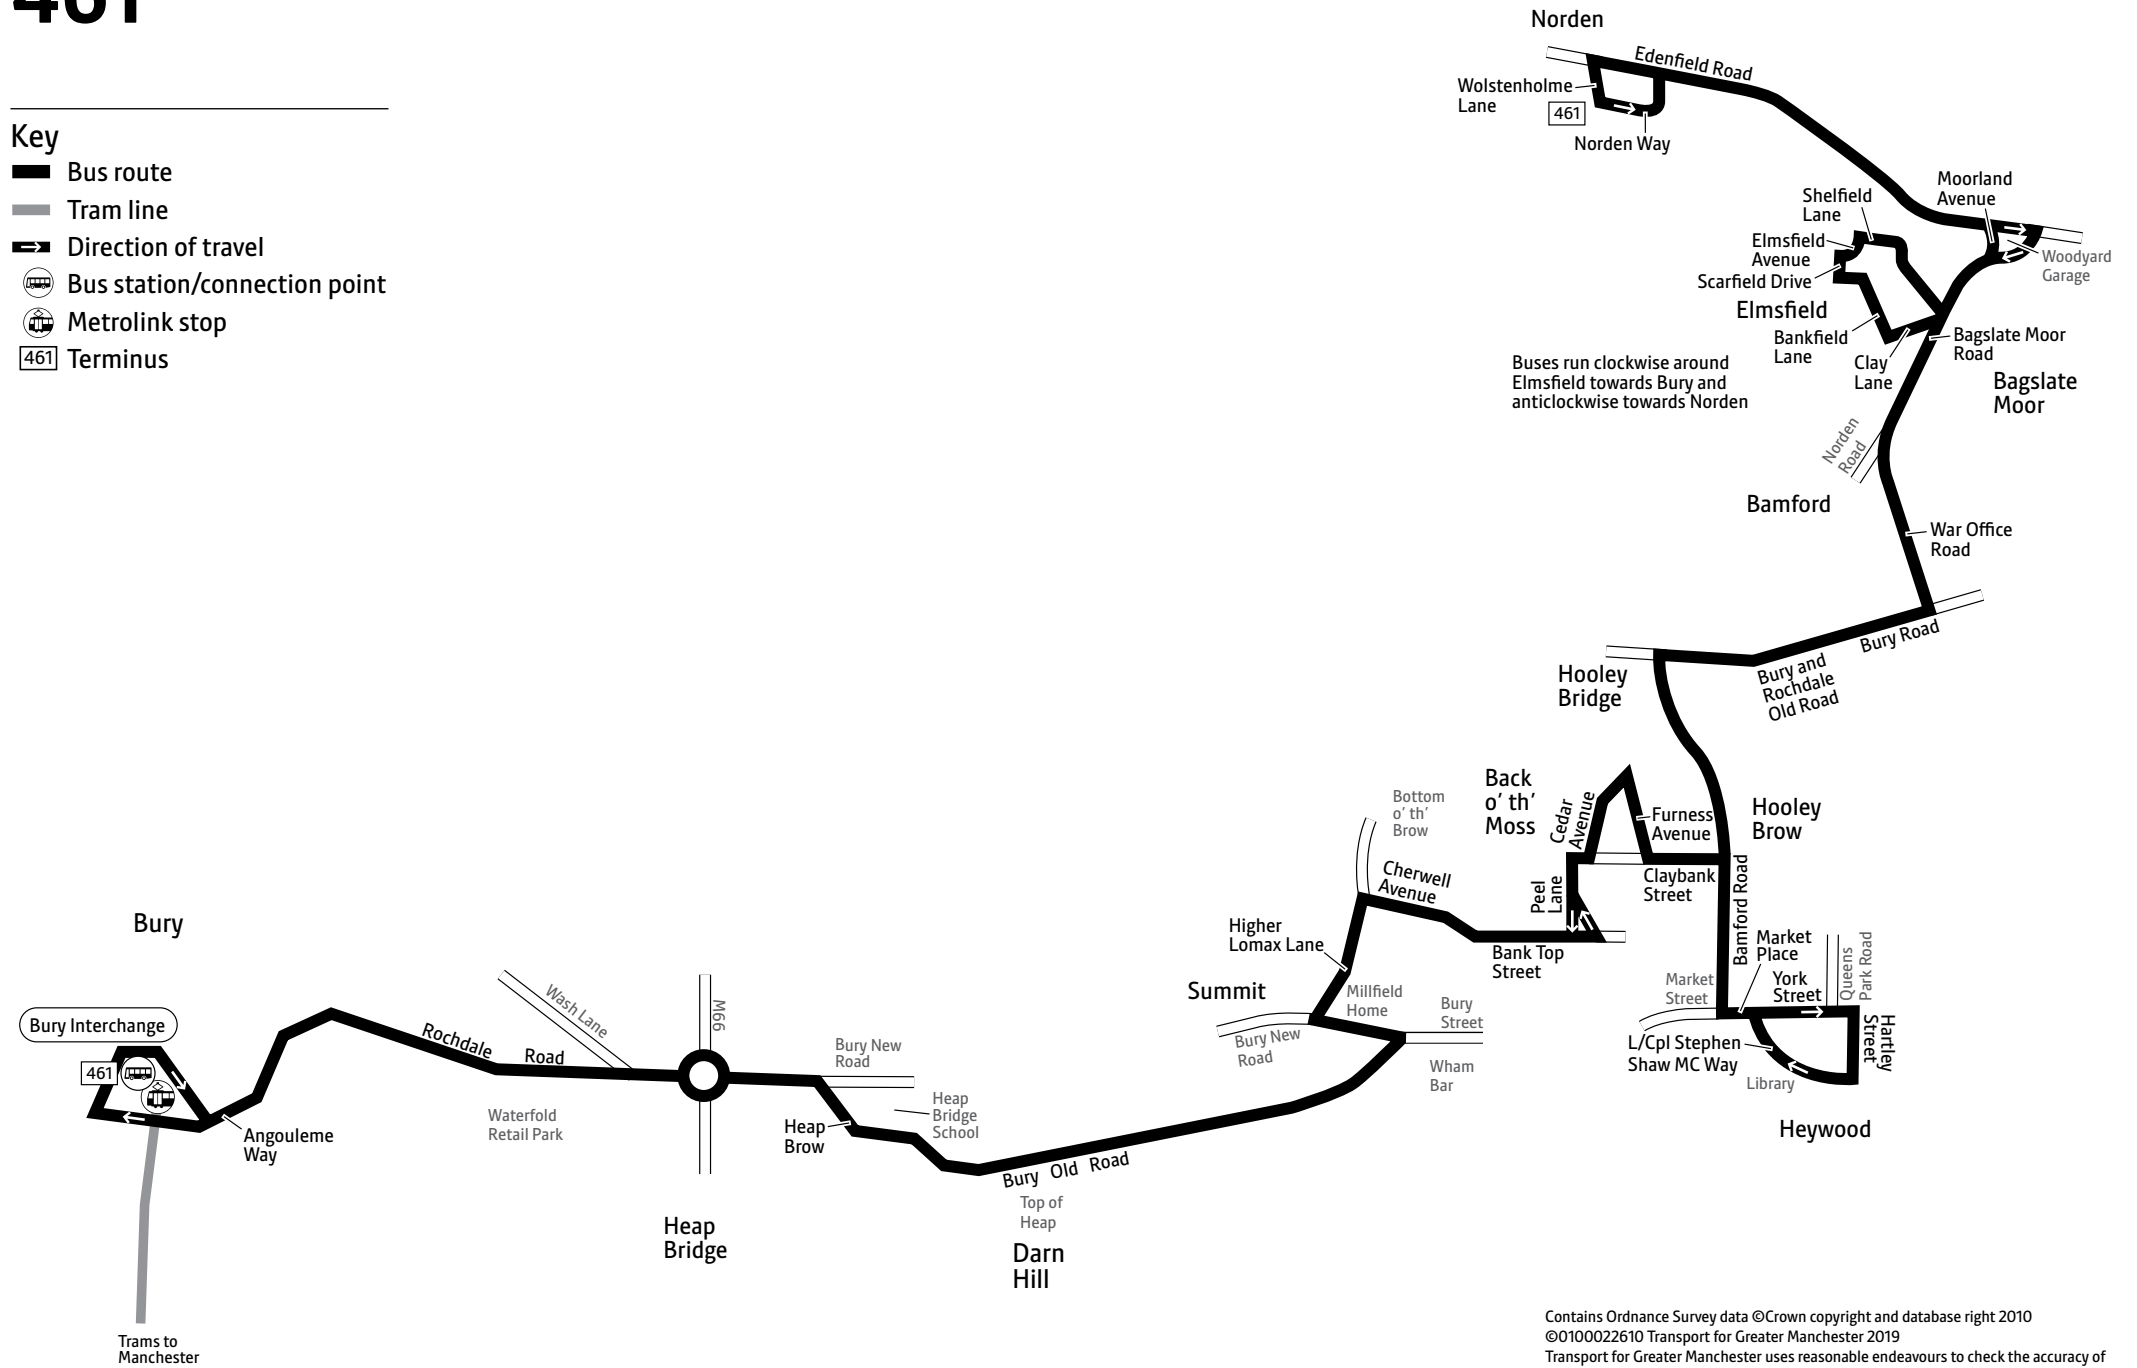

461

Key

- Bus route
- Tram line
- Direction of travel
- Bus station/connection point
- Metrolink stop
- Terminus

Contains Ordnance Survey data ©Crown copyright and database right 2010
©0100022610 Transport for Greater Manchester 2019
Transport for Greater Manchester uses reasonable endeavours to check the accuracy of information published and to publish changes to information in a timely manner. In no event will Transport for Greater Manchester be liable for any loss that may arise from this information being inaccurate.