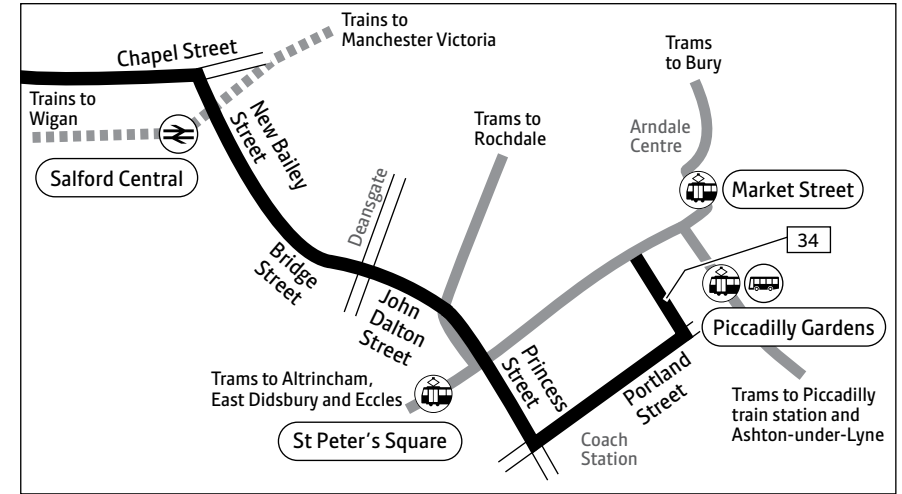

Key

- Bus route
- Some morning/evening journeys only
- Train line
- Tram line
- Direction of travel
- Bus station/connection point
- Train station
- Metrolink stop
- Hospital
- Terminus

Route in Manchester city centre

Contains Ordnance Survey data ©Crown copyright and database right 2010
©0100022610 Transport for Greater Manchester 2019
Transport for Greater Manchester uses reasonable endeavours to check the accuracy of information published and to publish changes to information in a timely manner. In no event will Transport for Greater Manchester be liable for any loss that may arise from this information being inaccurate.