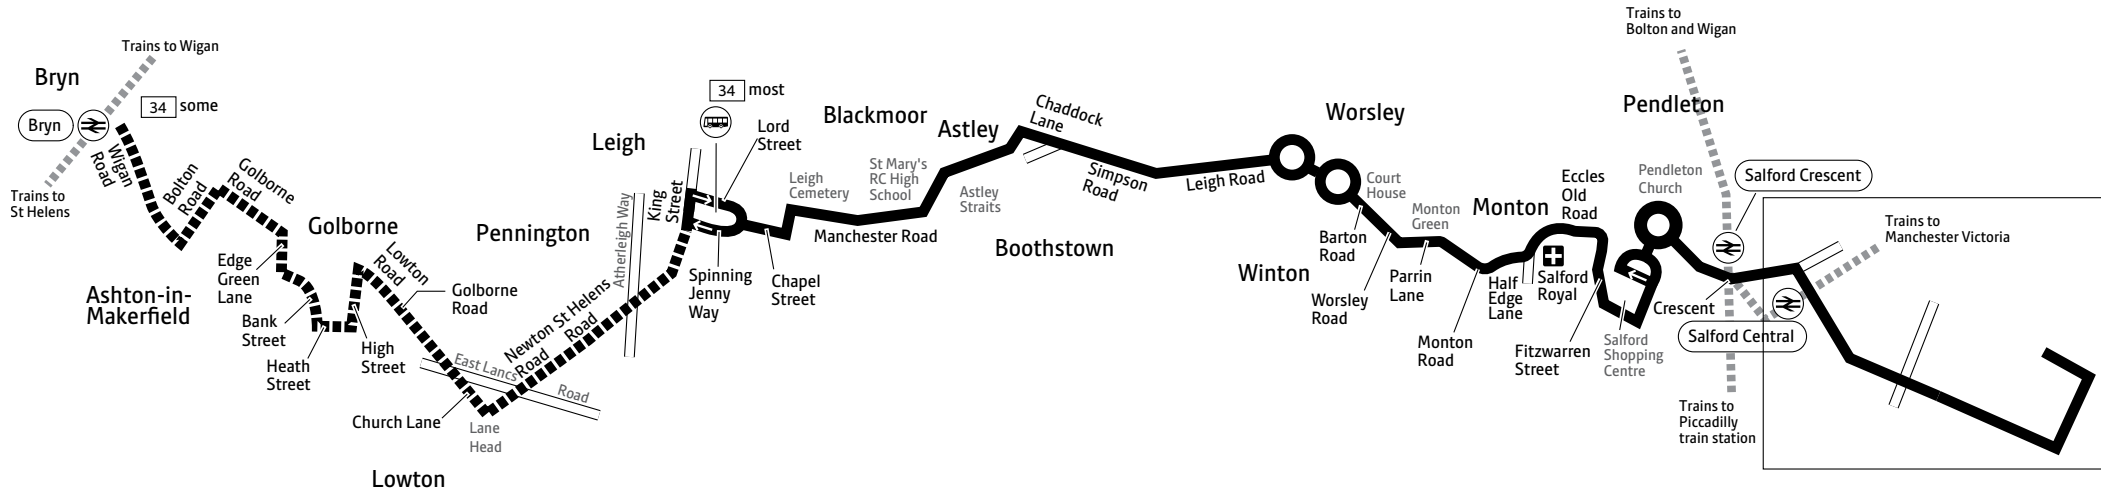

Key

- Bus route
- Some morning/evening journeys only
- Train line
- Tram line
- Direction of travel
- Bus station/connection point
- Train station
- Metrolink stop
- Hospital
- Terminus

Route in Manchester city centre

Contains Ordnance Survey data ©Crown copyright and database right 2010
©0100022610 Transport for Greater Manchester 2019
Transport for Greater Manchester uses reasonable endeavours to check the accuracy of information published and to publish changes to information in a timely manner. In no event will Transport for Greater Manchester be liable for any loss that may arise from this information being inaccurate.