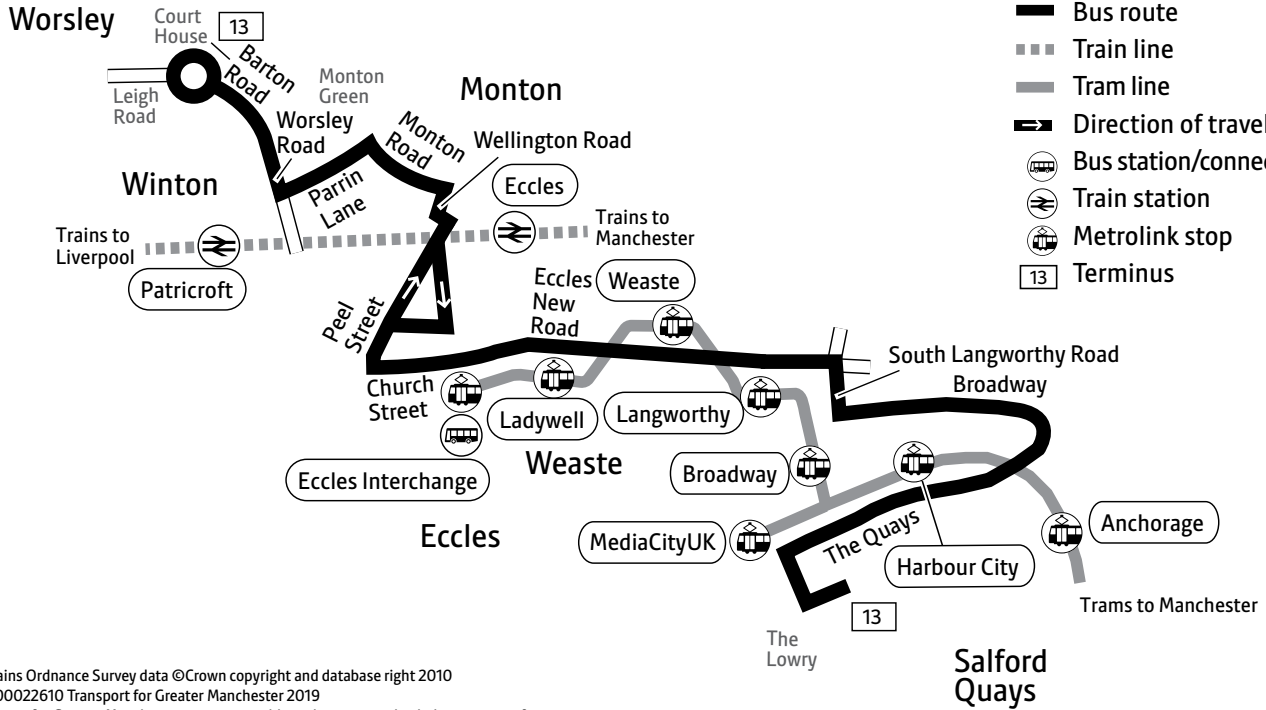

## Travelshops

## Key

-  Bus route
-  Train line
-  Tram line
-  Direction of travel
-  Bus station/connection point
-  Train station
-  Metrolink stop
-  Terminus

Contains Ordnance Survey data ©Crown copyright and database right 2010  
 ©0100022610 Transport for Greater Manchester 2019  
 Transport for Greater Manchester uses reasonable endeavours to check the accuracy of information published and to publish changes to information in a timely manner. In no event will Transport for Greater Manchester be liable for any loss that may arise from this information being inaccurate.

## Worsley — Eccles — Salford Quays

13