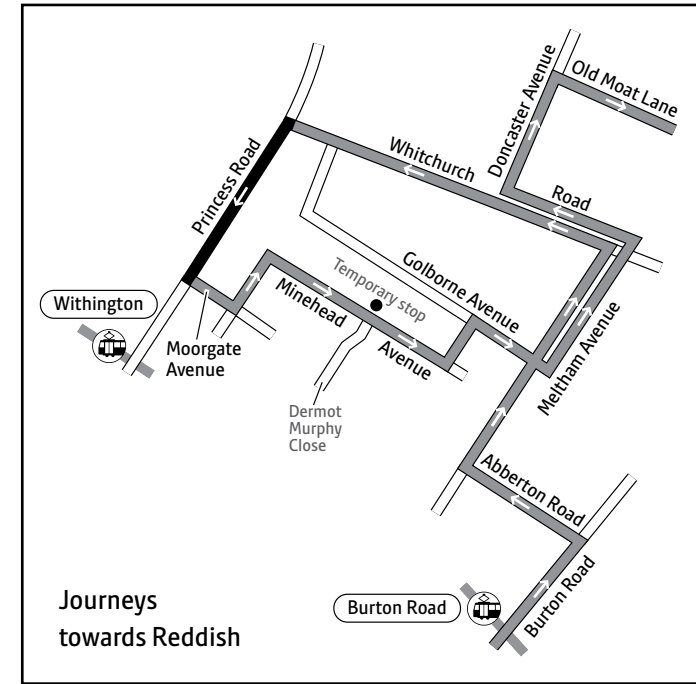

## Key

-  Bus route
-  Hail and ride:  
passengers can get on or off  
the bus wherever it is safe
-  Tram line
-  Direction of travel
-  Metrolink stop
-  Hospital
-  Terminus

For details of routes  
in this area please  
see maps to the right