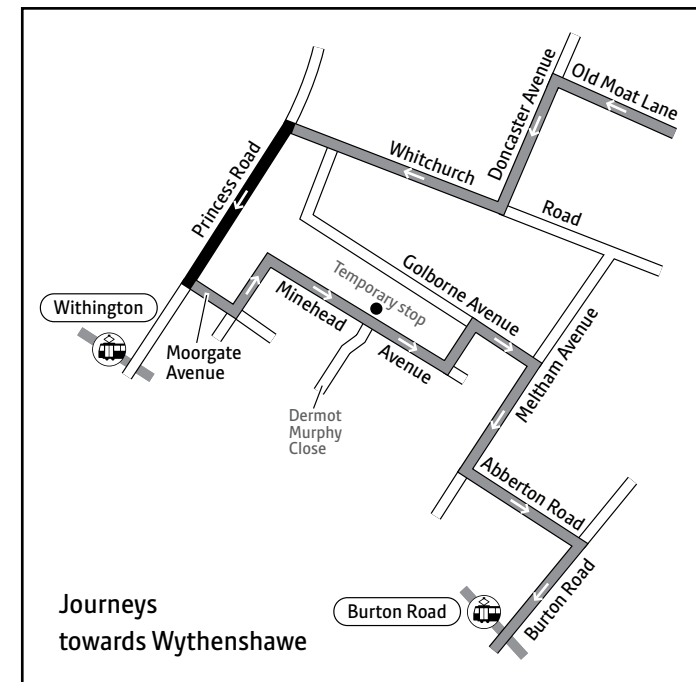

## Travelshops

## Key

-  Bus route
-  Hail and ride:  
passengers can get on or off  
the bus wherever it is safe
-  Tram line
-  Direction of travel
-  Metrolink stop
-  Hospital
-  Terminus

For details of routes  
in this area please  
see maps to the right