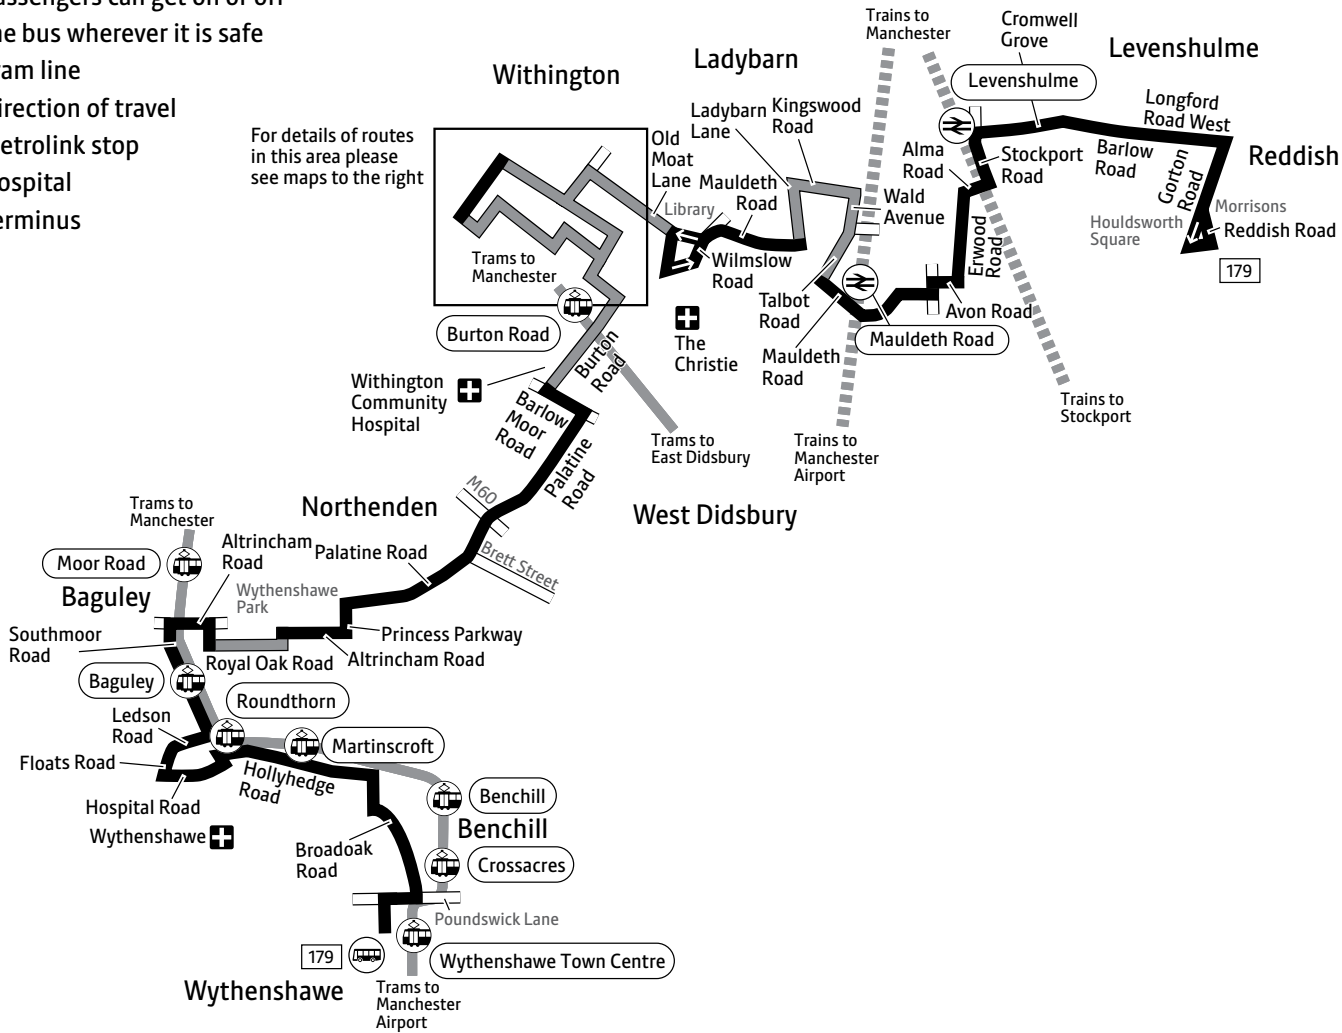

## Travelshops

## Key

-  Bus route
-  Hail and ride:  
passengers can get on or off  
the bus wherever it is safe
-  Tram line
-  Direction of travel
-  Metrolink stop
-  Hospital
-  Terminus

For details of routes  
in this area please  
see maps to the right