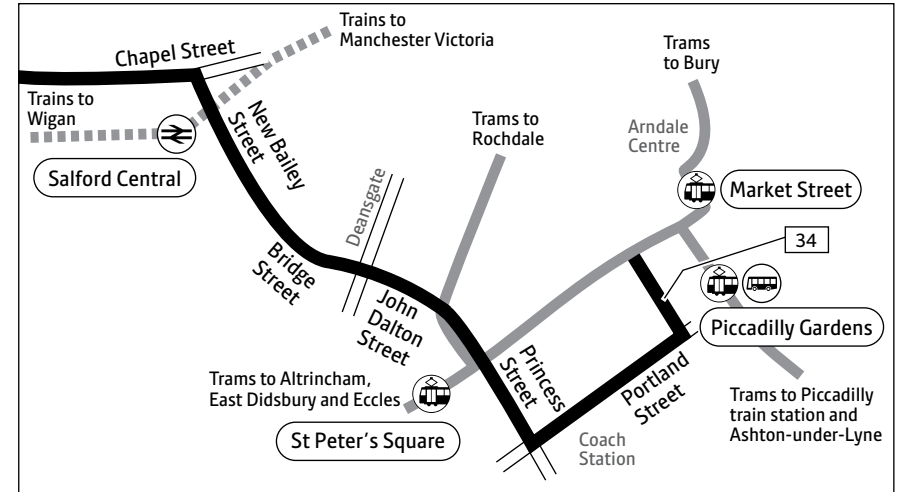

Sunday* Closed

Manchester Piccadilly Gardens

Mon to Sat 7am to 6pm

Sunday 10am to 6pm

Public hols 10am to 5.30pm

Manchester Shudehill Interchange

Mon to Sat 7am to 6pm

Sunday Closed

Public hols 10am to 1.45pm
and 2.30pm to 5.30pm

*Including public holidays

Key

- Bus route
- Some morning/evening journeys only
- Train line
- Tram line
- Direction of travel
- Bus station/connection point
- Train station
- Metrolink stop
- Hospital
- Terminus

Route in Manchester city centre

Leigh — Astley — Worsley — Monton — Pendleton — Manchester

Including some morning journeys from Bryn

Saturdays

Bryn, Train Station	0650	0750	0820	0850															
Ashton, Town Centre	0655	0755	0825	0855															
Golborne, Town Centre	0705	0805	0835	0905															
Lowton, Lane Head	0716	0816	0846	0916															
Leigh, Bus Station arr	0727	0827	0857	0927															
Leigh, Bus Station dep	0730	0830	0900	0930		1000		30		00	mins		1630	1700	1800				
Astley, St Mary's RC High School	0742	0842	0912	0942		1012		42		12	past		1642	1711	1811				
Worsley, Court House	0757	0859	0929	0959	1014	1029	then	44	59	14	29	each	1644	1659	1726	1826			
Monton Green	0804	0907	0937	1007	1022	1037	at	52	07	22	37	hour	1652	1707	1733	1833			
Salford Shopping Centre	0818	0922	0952	1022	1037	1052		07	22	37	52	until	1707	1722	1748	1848			
Manchester, Piccadilly Gardens	0834	0940	1010	1040	1055	1110		25	40	55	10		1725	1740	1806	1906			

♿ – All bus 34 journeys are run using easy access buses. See inside front cover of this leaflet for details

Manchester — Pendleton — Monton — Worsley — Astley — Leigh

Including some evening journeys to Bryn