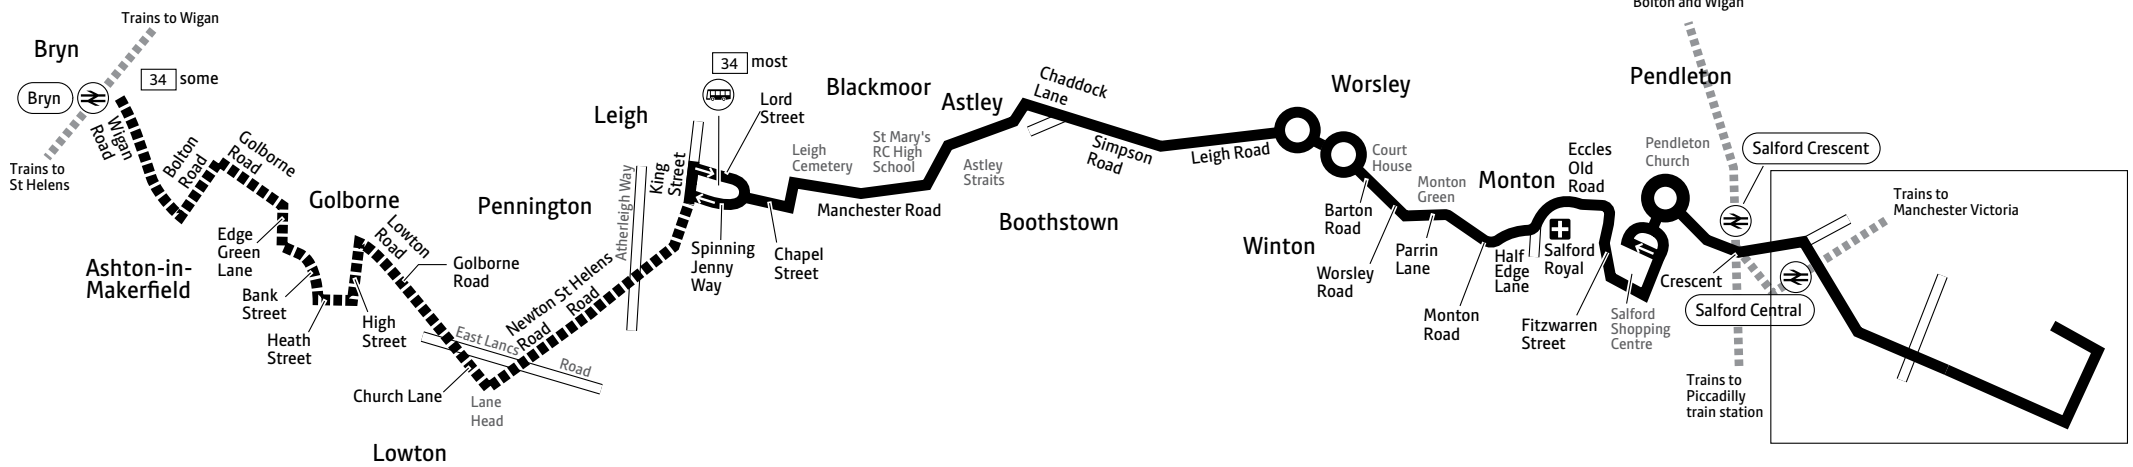

Key

- Bus route
- Some morning/evening journeys only
- Train line
- Tram line
- Direction of travel
- Bus station/connection point
- Train station
- Metrolink stop
- Hospital
- Terminus

Route in Manchester city centre