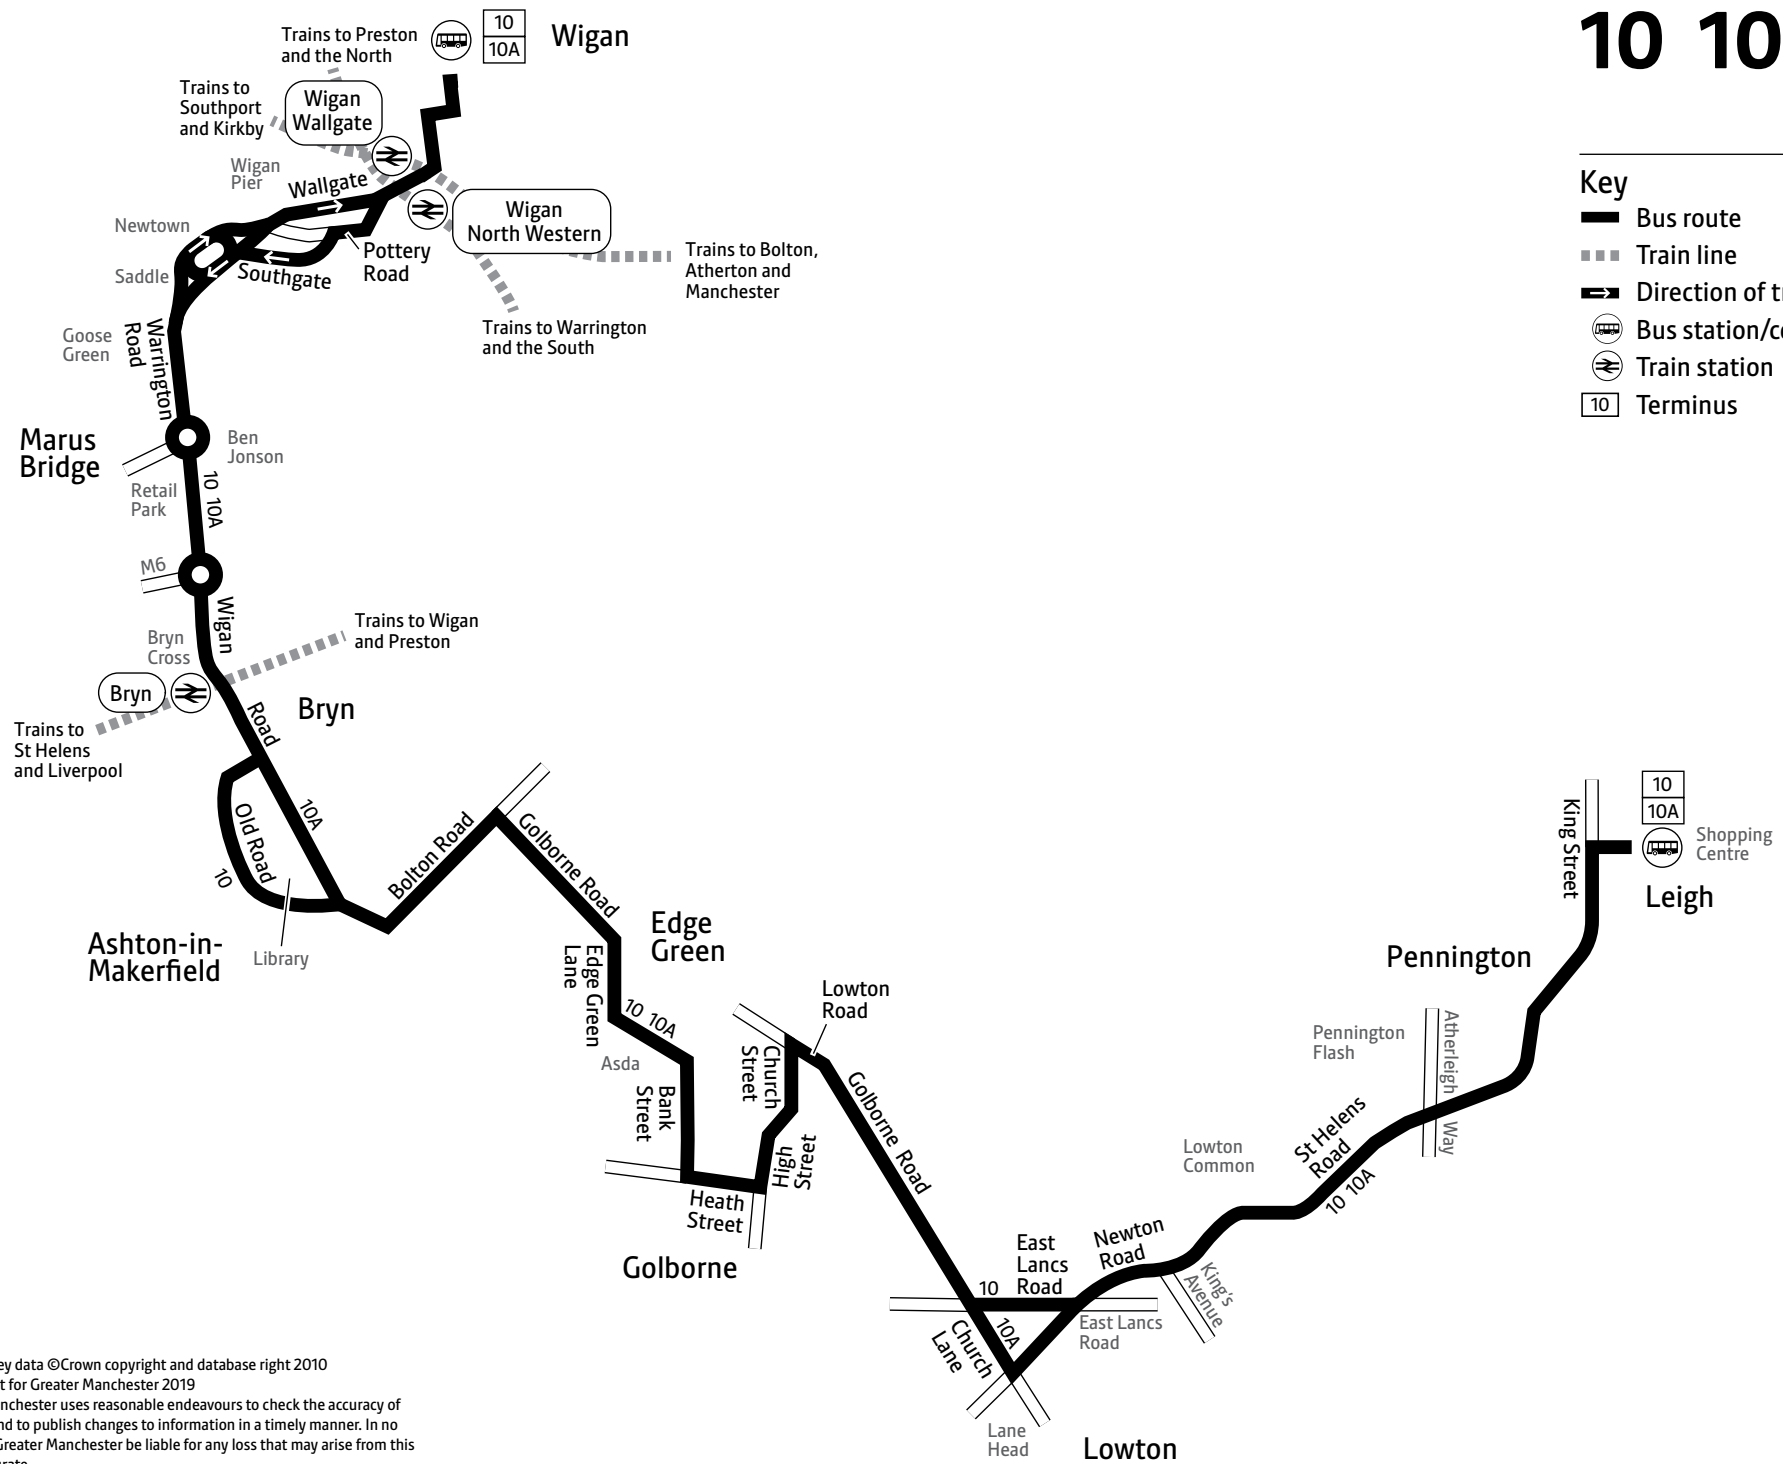

10 10A

1. **Key**
2. Bus route
   - Train line
   - Direction of travel
   - 🚏 Bus station/connection point
   - 🚉 Train station
   - 10
     10A Terminus

Contains Ordnance Survey data ©Crown copyright and database right 2010
©0100022610 Transport for Greater Manchester 2019
Transport for Greater Manchester uses reasonable endeavours to check the accuracy of information published and to publish changes to information in a timely manner. In no event will Transport for Greater Manchester be liable for any loss that may arise from this information being inaccurate.