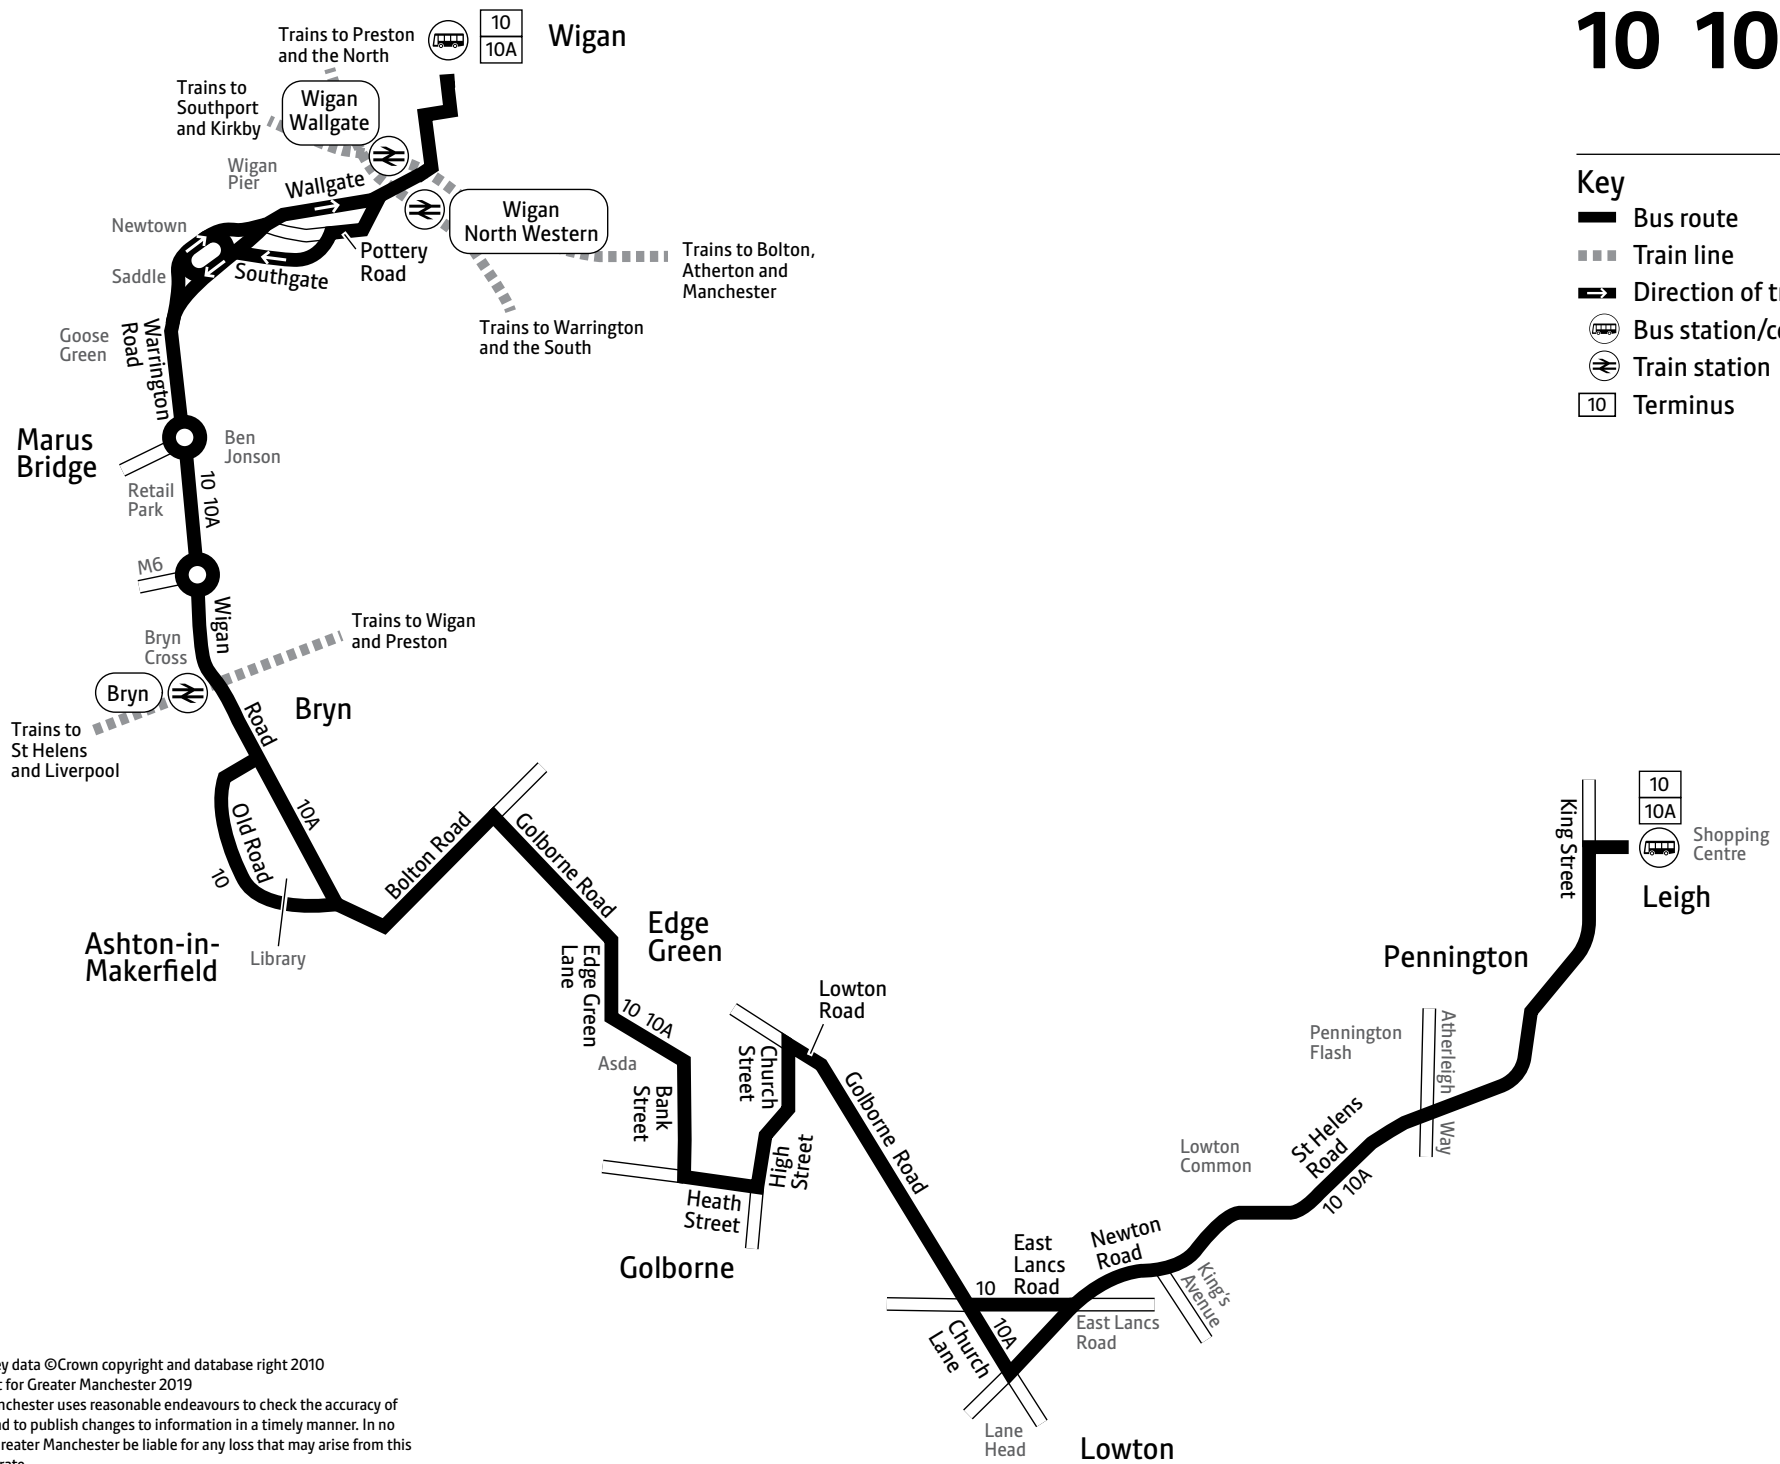

10 10A

Contains Ordnance Survey data ©Crown copyright and database right 2010
©0100022610 Transport for Greater Manchester 2019
Transport for Greater Manchester uses reasonable endeavours to check the accuracy of information published and to publish changes to information in a timely manner. In no event will Transport for Greater Manchester be liable for any loss that may arise from this information being inaccurate.