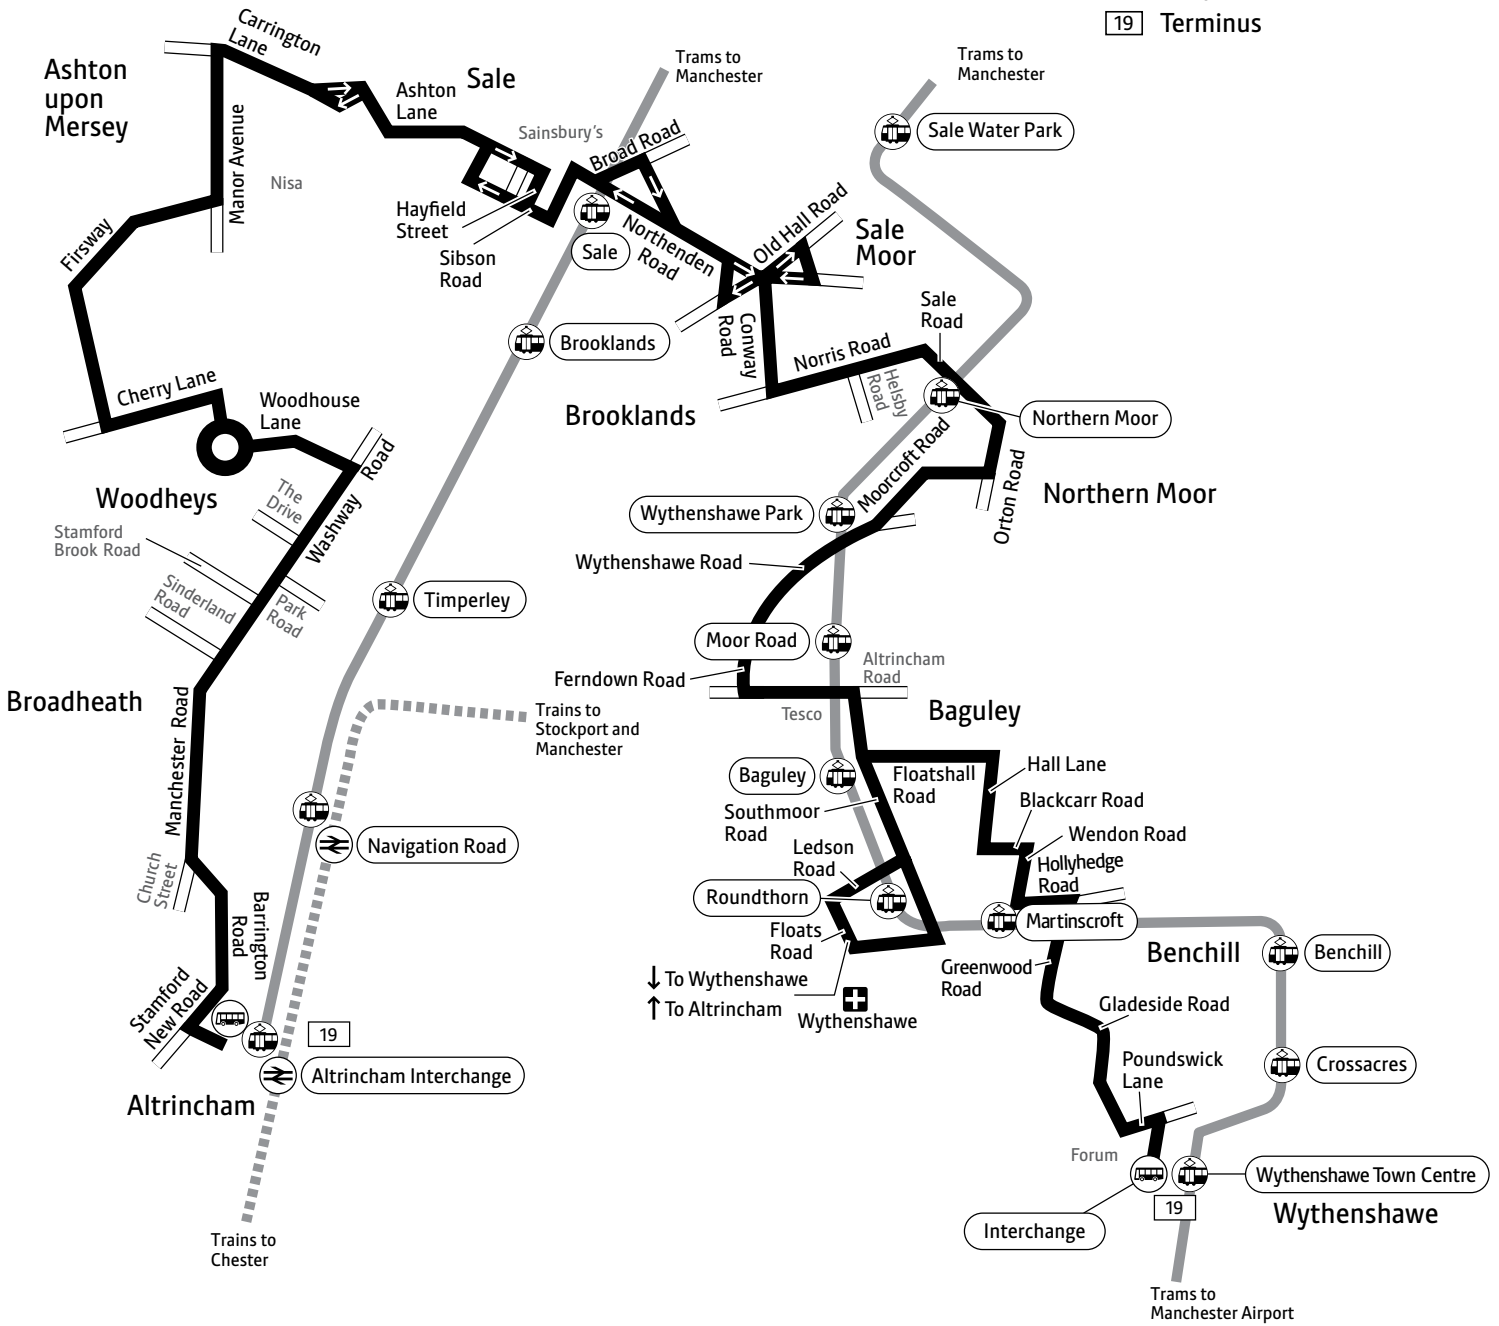

Key

- Bus route
- Train line
- Tram line
- Direction of travel
- Bus station/connection point
- Train station
- Metrolink stop
- Hospital
- Terminus