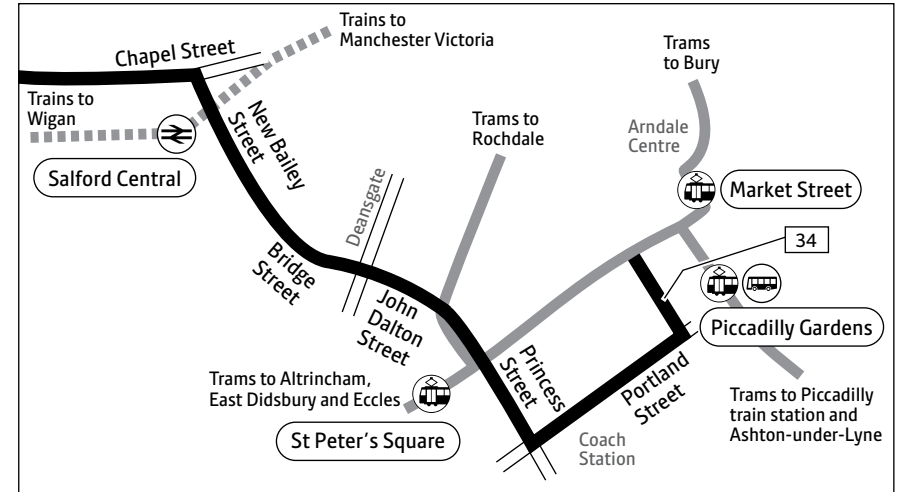

Key

- Bus route
- Some morning/evening journeys only
- Train line
- Tram line
- Direction of travel
- Bus station/connection point
- Train station
- Metrolink stop
- Hospital
- Terminus

Route in Manchester city centre