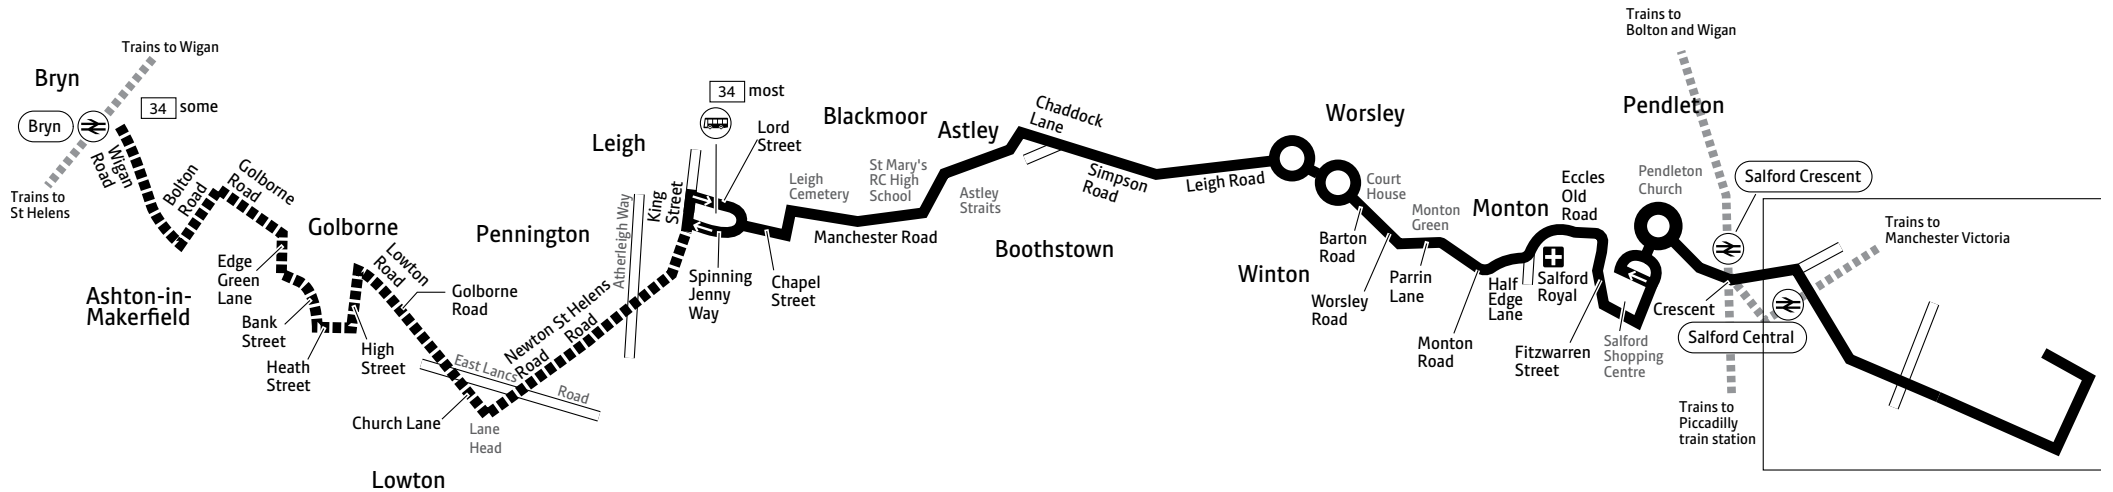

♿ – All bus 34 journeys are run using easy access buses. See inside front cover of this leaflet for details

Summer times: Between mid July and early September, some timetables will be different, check www.tfgm.com for details

Key

- Bus route
- Some morning/evening journeys only
- Train line
- Tram line
- Direction of travel
- Bus station/connection point
- Train station
- Metrolink stop
- Hospital
- Terminus

Route in Manchester city centre