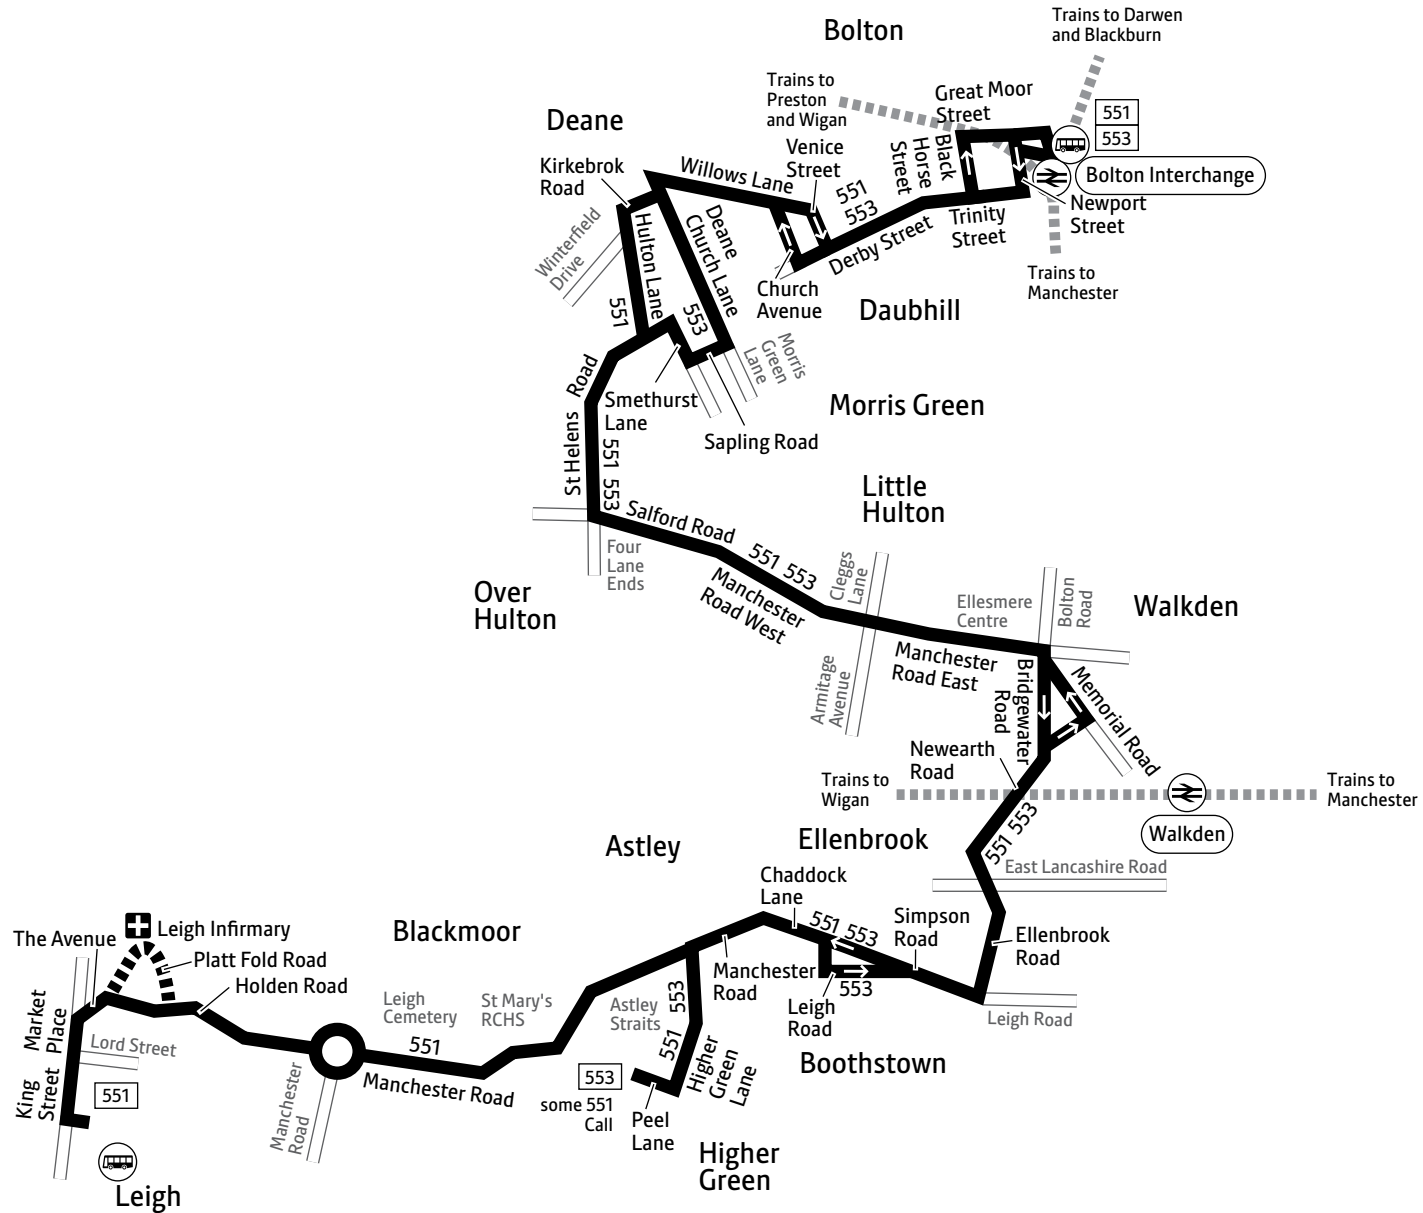

Continues after route plan

551 553

Key

-  Bus route
-  Some Sunday and public holiday journeys only
-  Train line
-  Direction of travel
-  Bus station/connection point
-  Train station
-  Hospital
-  Terminus