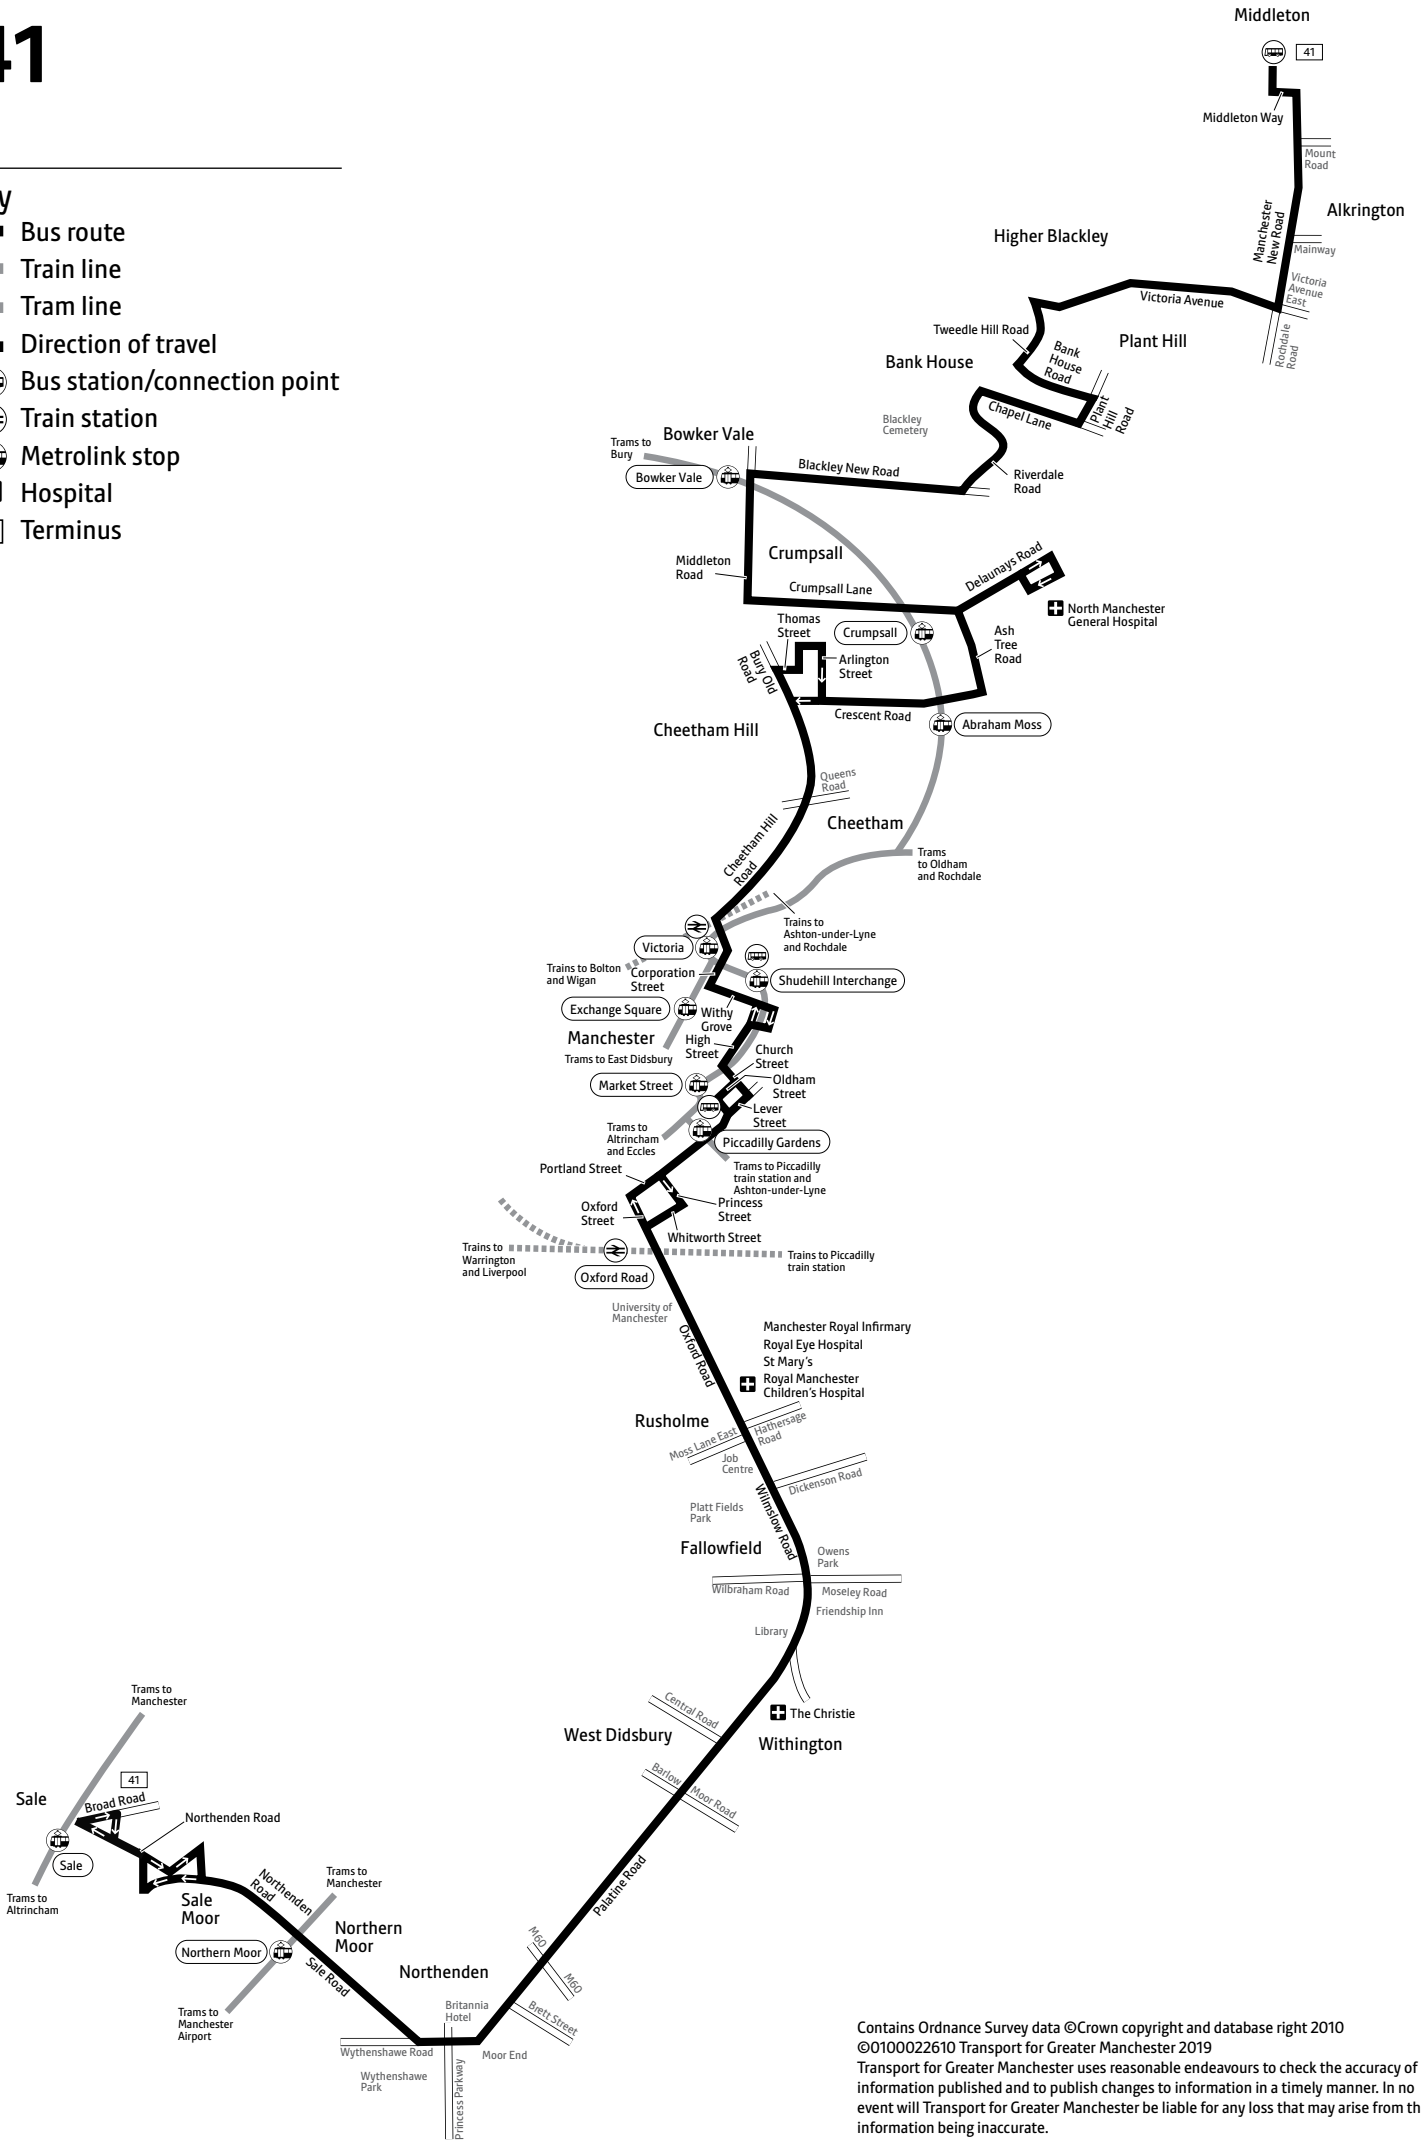

Key

- Bus route
- Train line
- Tram line
- Direction of travel
- Bus station/connection point
- Train station
- Metrolink stop
- Hospital
- Terminus

Contains Ordnance Survey data ©Crown copyright and database right 2010
©0100022610 Transport for Greater Manchester 2019
Transport for Greater Manchester uses reasonable endeavours to check the accuracy of information published and to publish changes to information in a timely manner. In no event will Transport for Greater Manchester be liable for any loss that may arise from this information being inaccurate.