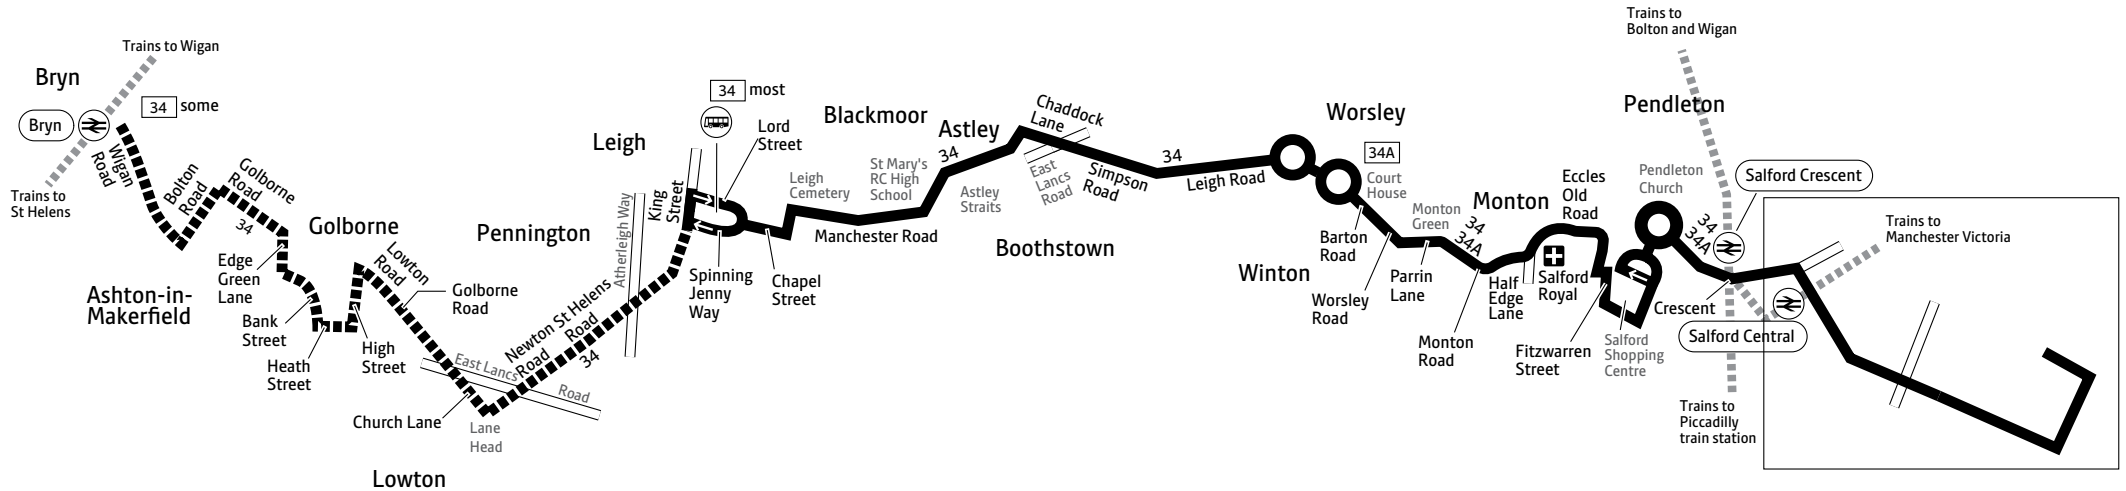

34 34A

Key

- Bus route
- Some morning/evening journeys only
- Train line
- Tram line
- Direction of travel
- Bus station/connection point
- Train station
- Metrolink stop
- Hospital
- Terminus

Route in Manchester city centre