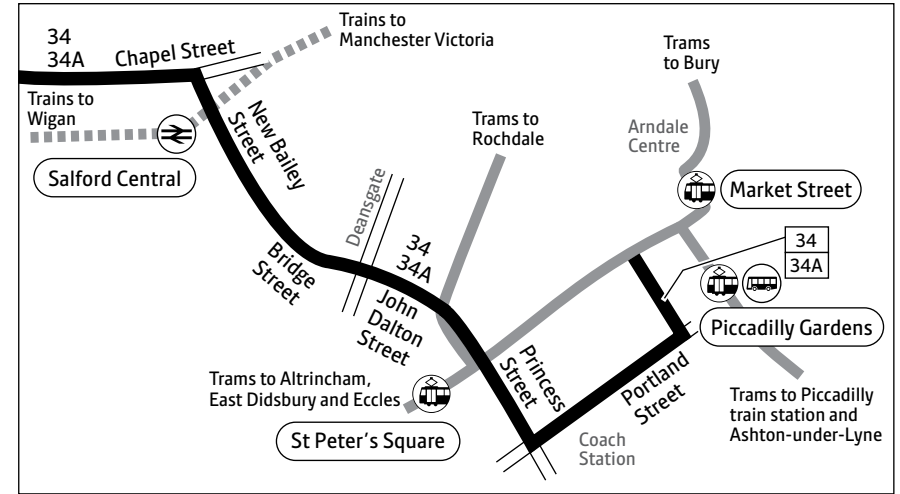

♿ – All bus 34 and 34A journeys are run using easy access buses. See inside front cover of this leaflet for details

**Summer times:** Between mid July and early September, some timetables will be different, check [www.tfgm.com](http://www.tfgm.com) for details

## Key

- Bus route
- Some morning/evening journeys only
- Train line
- Tram line
- Direction of travel
- Bus station/connection point
- Train station
- Metrolink stop
- Hospital
- Terminus

## Route in Manchester city centre

Manchester — Pendleton — Monton — Worsley — Astley — Leigh  
 Manchester — Pendleton — Monton — Worsley  
 Including some evening journeys to Bryn

34  
 34A

**Mondays to Fridays**