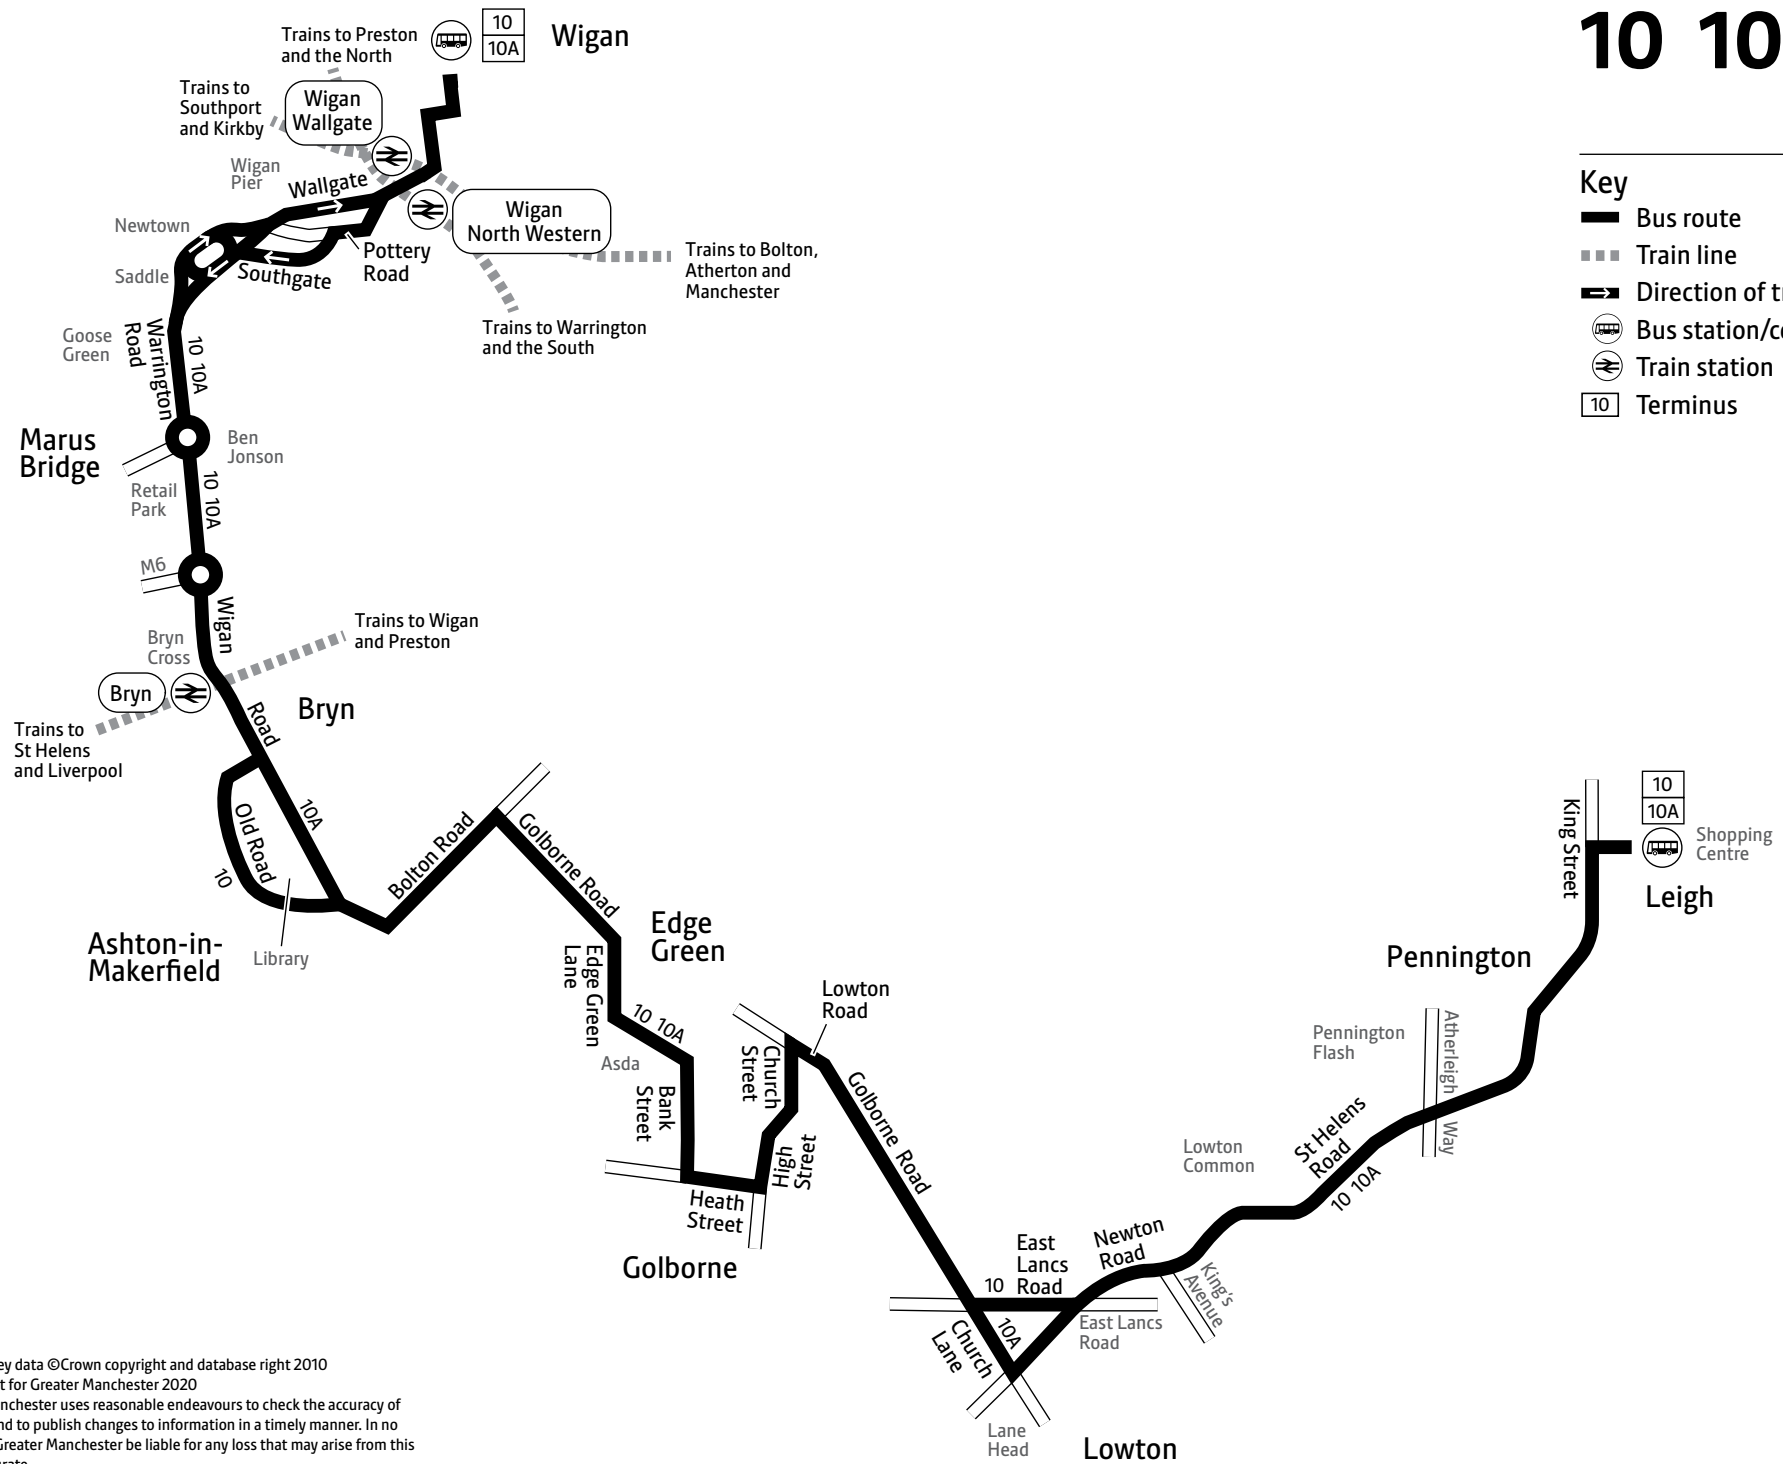

10 10A

Contains Ordnance Survey data ©Crown copyright and database right 2010
©0100022610 Transport for Greater Manchester 2020
Transport for Greater Manchester uses reasonable endeavours to check the accuracy of information published and to publish changes to information in a timely manner. In no event will Transport for Greater Manchester be liable for any loss that may arise from this information being inaccurate.