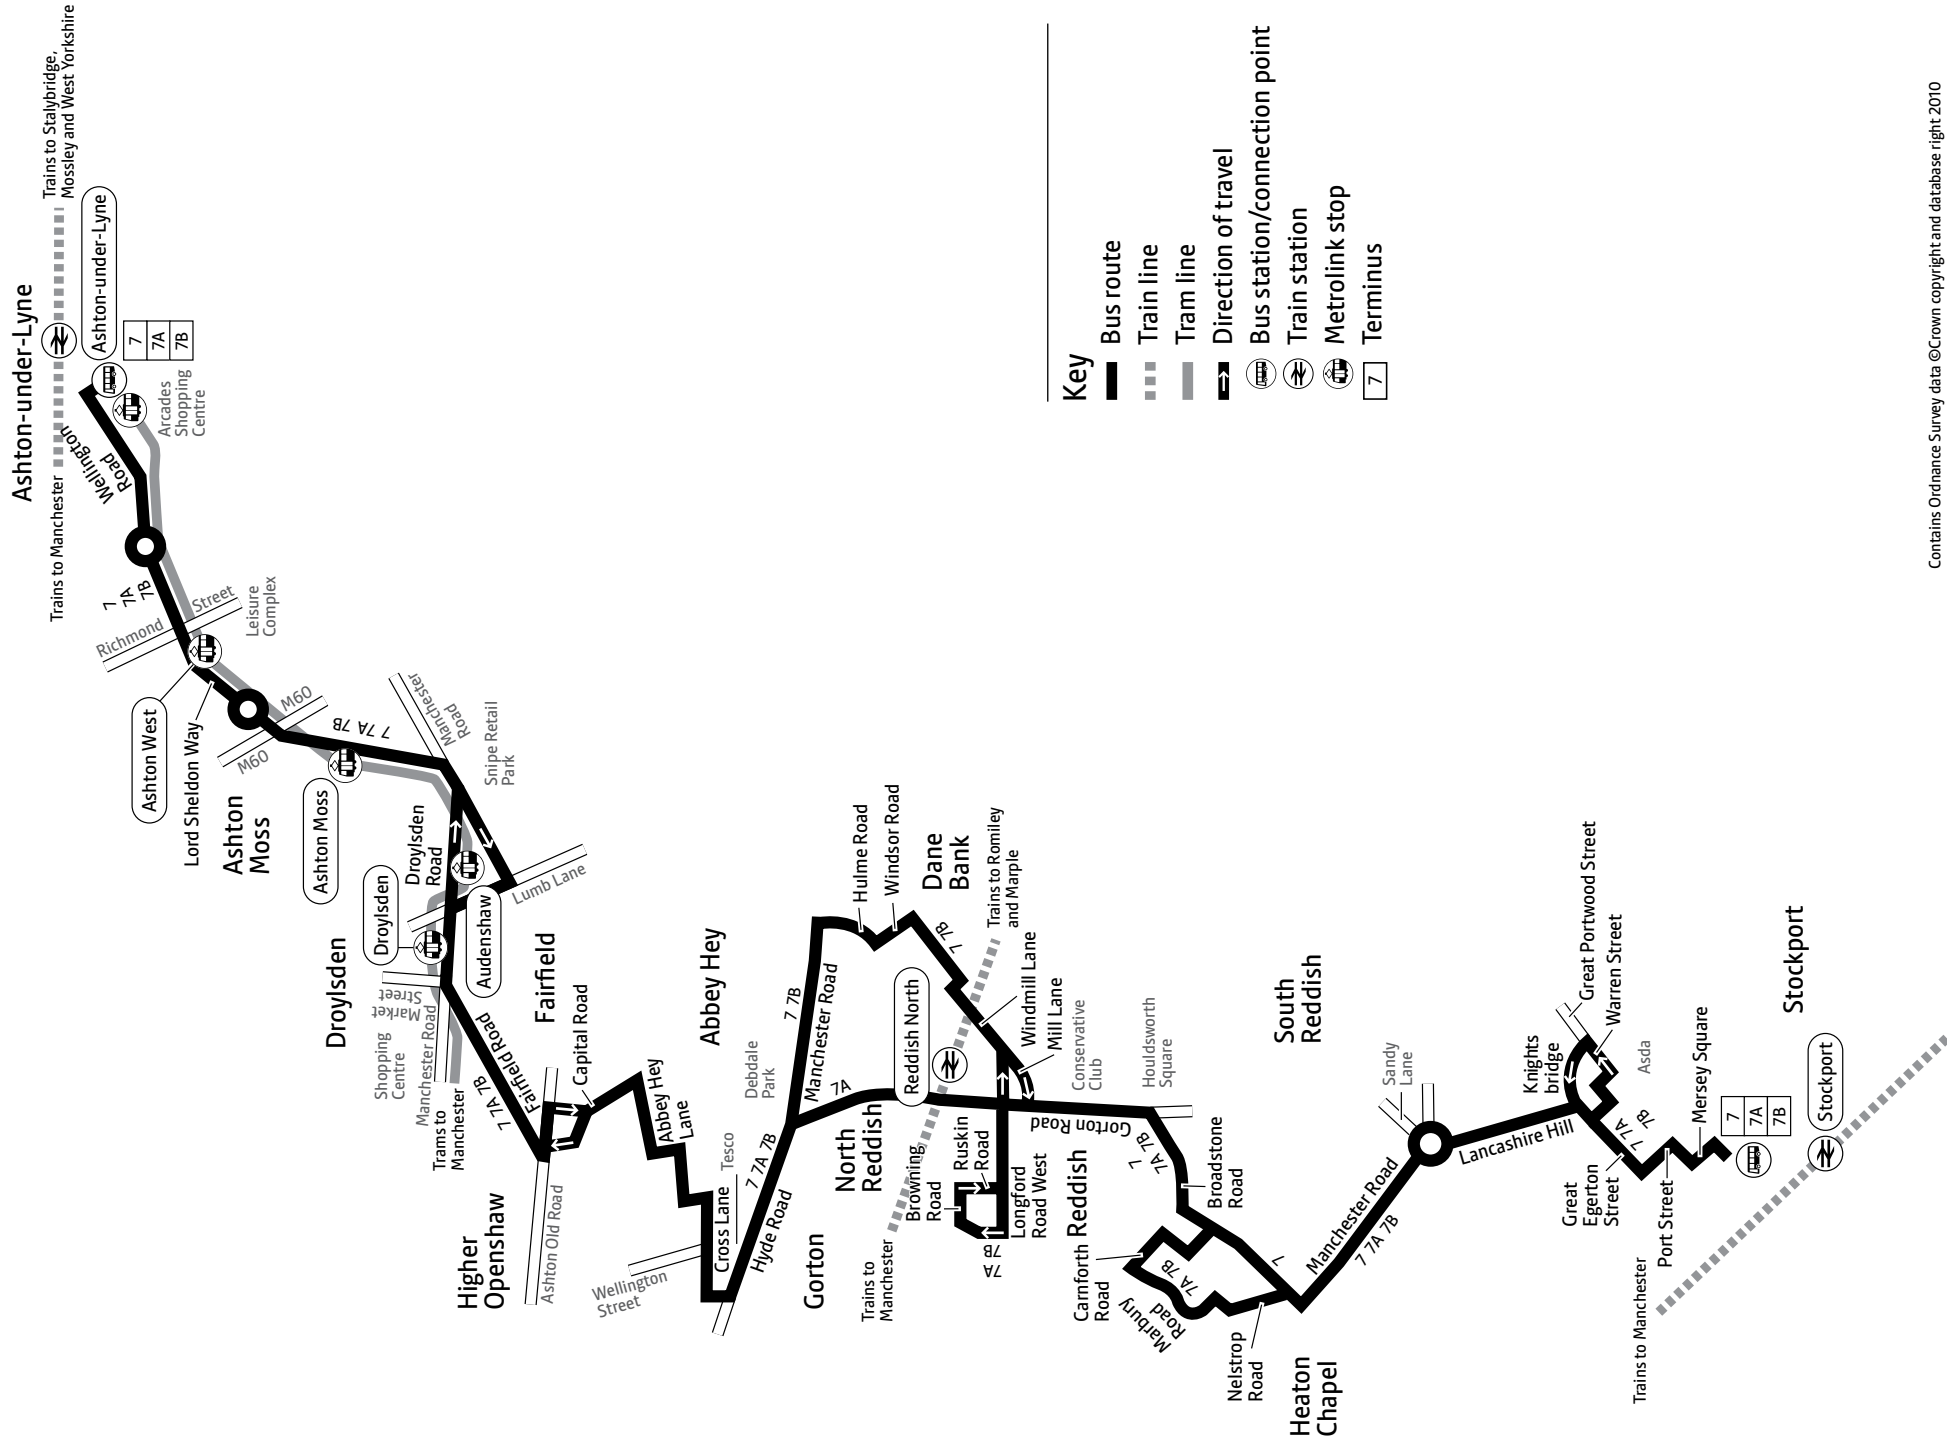

7 7A 7B

Contains Ordnance Survey data © Crown copyright and database right 2010
© 0100022610 Transport for Greater Manchester 2020
Transport for Greater Manchester uses reasonable endeavours to check the accuracy of information published and to publish changes to information in a timely manner. In no event will Transport for Greater Manchester be liable for any loss that may arise from this information being inaccurate.