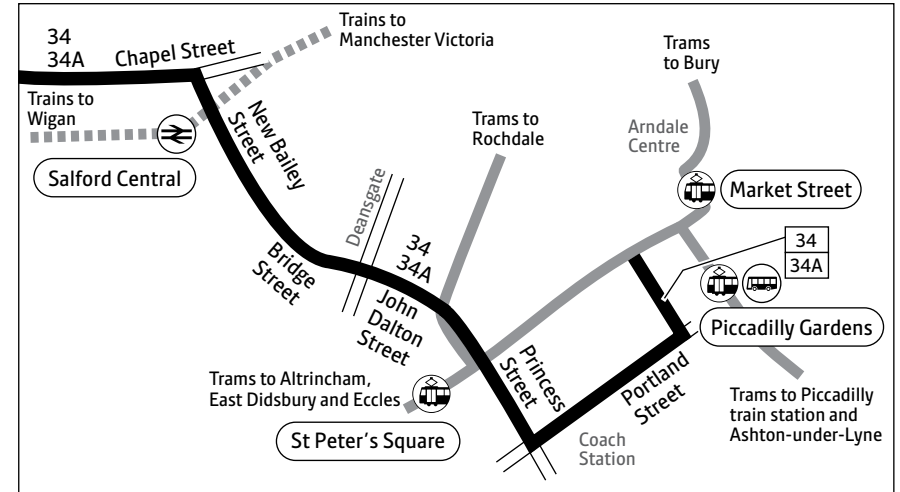

34 34A

Key

- Bus route
- Some morning/evening journeys only
- Train line
- Tram line
- Direction of travel
- Bus station/connection point
- Train station
- Metrolink stop
- Hospital
- Terminus

Route in Manchester city centre

Contains Ordnance Survey data ©Crown copyright and database right 2010
©0100022610 Transport for Greater Manchester 2020
Transport for Greater Manchester uses reasonable endeavours to check the accuracy of information published and to publish changes to information in a timely manner. In no event will Transport for Greater Manchester be liable for any loss that may arise from this information being inaccurate.