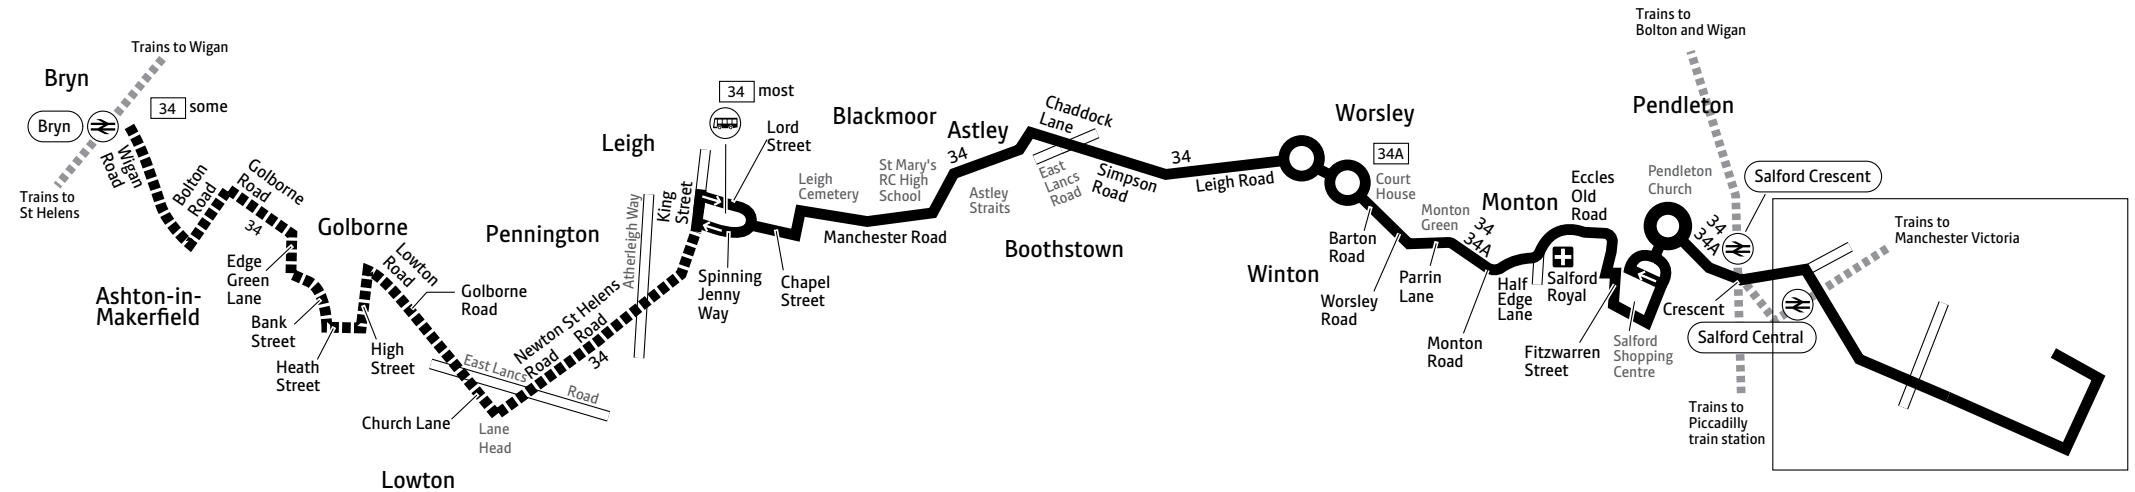

34 34A

Key

- Bus route
- Some morning/evening journeys only
- Train line
- Tram line
- Direction of travel
- Bus station/connection point
- Train station
- Metrolink stop
- Hospital
- Terminus

Route in Manchester city centre

Contains Ordnance Survey data ©Crown copyright and database right 2010
©0100022610 Transport for Greater Manchester 2020
Transport for Greater Manchester uses reasonable endeavours to check the accuracy of information published and to publish changes to information in a timely manner. In no event will Transport for Greater Manchester be liable for any loss that may arise from this information being inaccurate.