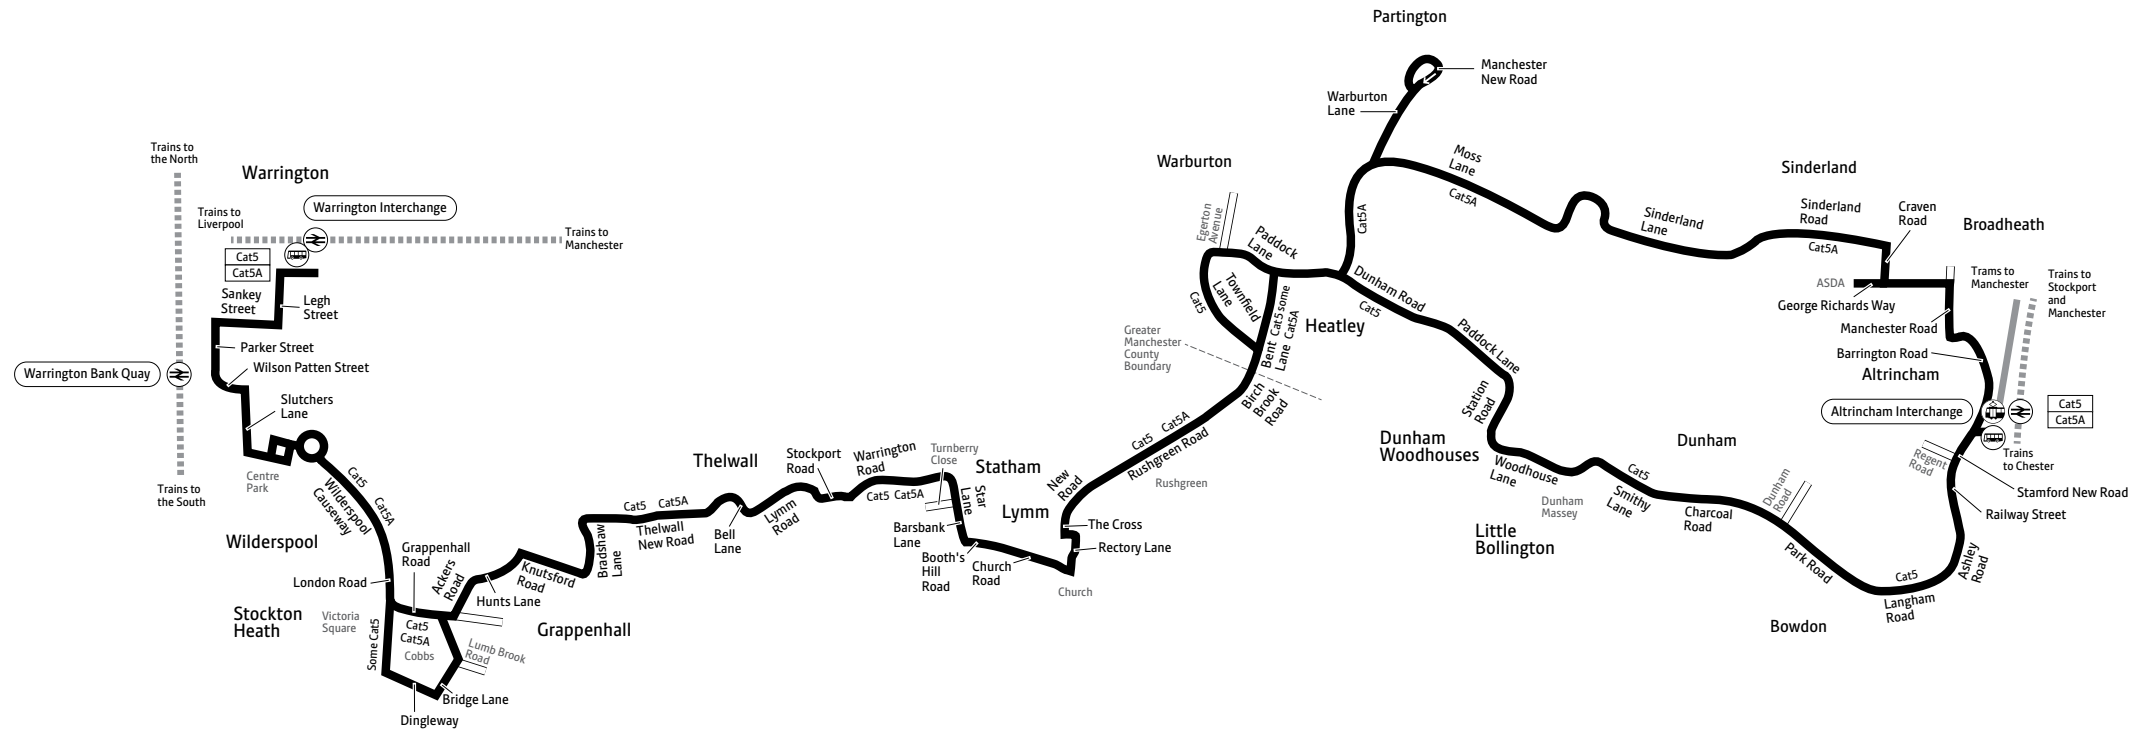

Cat5 Cat5A

1. **Key**
2. Bus route
   - Train line
   - Tram line
   - Direction of travel
   - Bus station/connection point
   - Train station
   - Metrolink stop
   - Terminus

Contains Ordnance Survey data ©Crown copyright and database right 2010
©0100022610 Transport for Greater Manchester 2019
Transport for Greater Manchester uses reasonable endeavours to check the accuracy of information published and to publish changes to information in a timely manner. In no event will Transport for Greater Manchester be liable for any loss that may arise from this information being inaccurate.